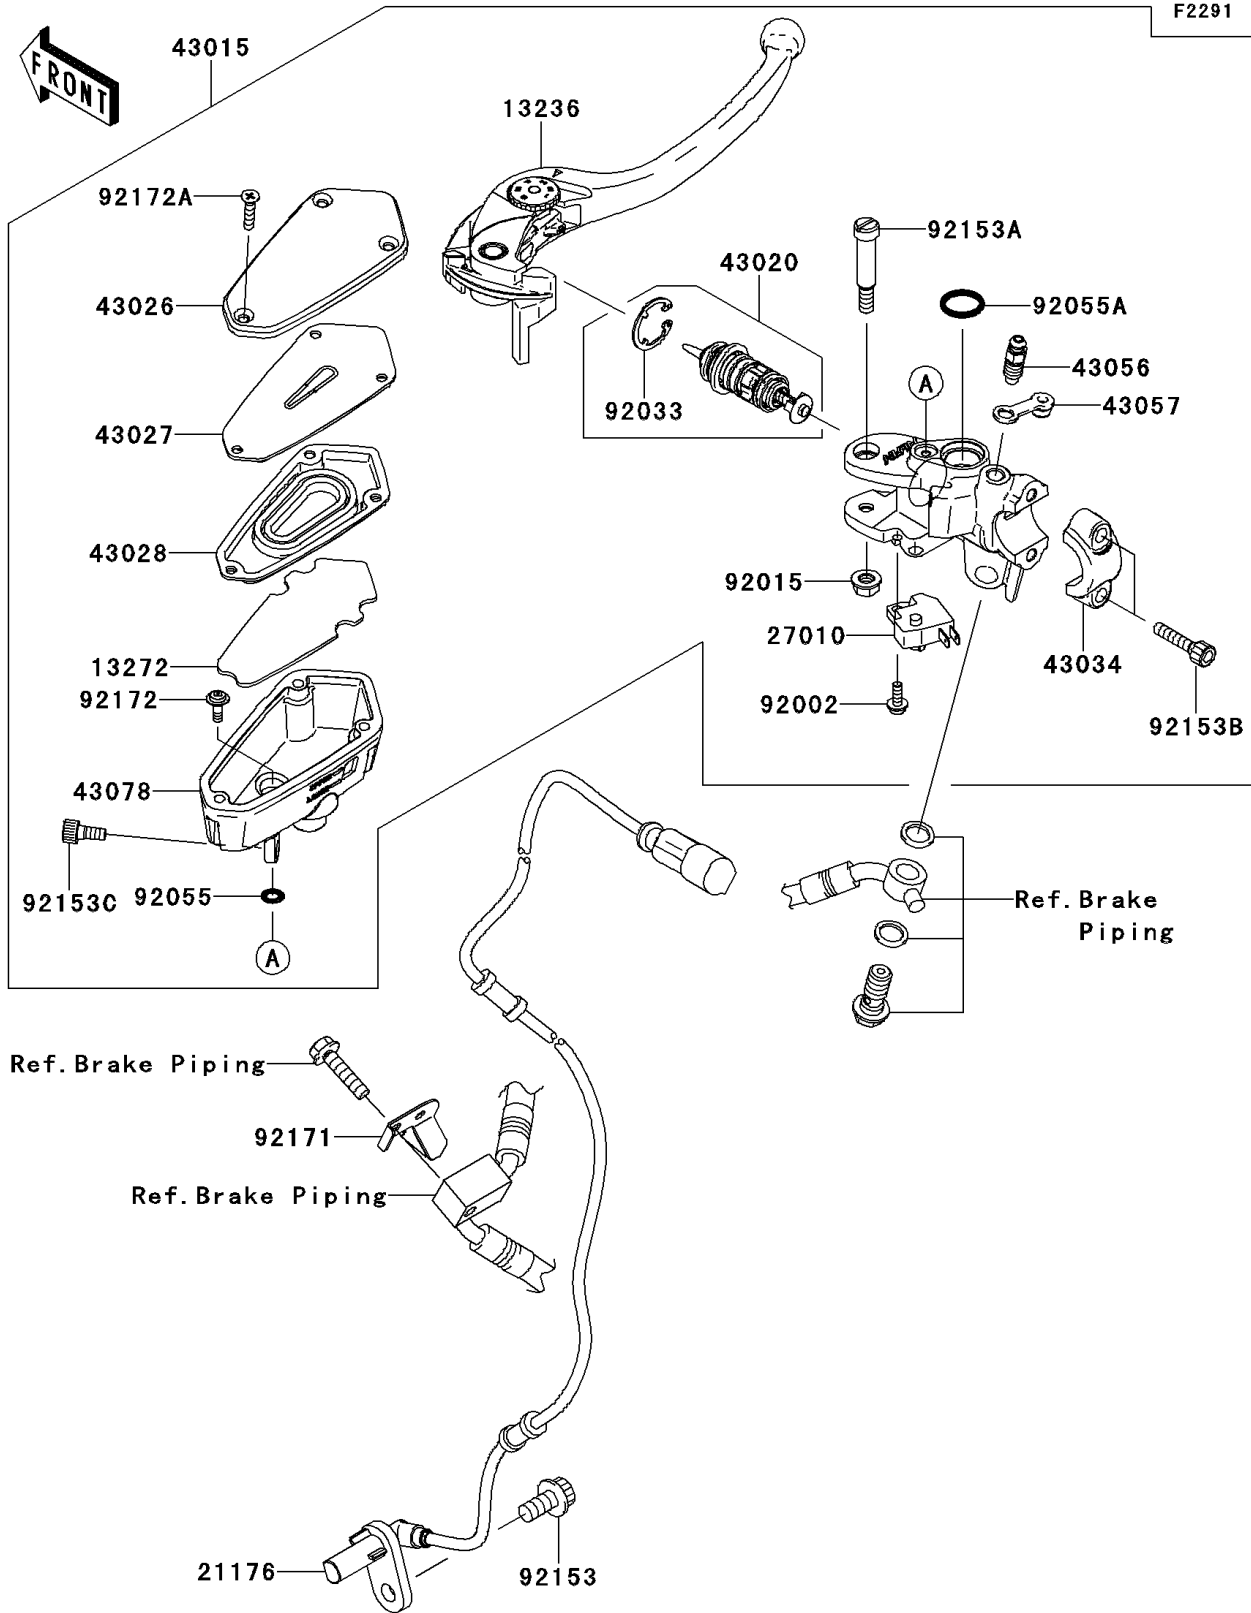

2010 Concours® 14 ABS PARTS DIAGRAM

Front Master Cylinder

2010 Concours® 14 ABS PARTS LIST

Front Master Cylinder

ITEM NAME	PART NUMBER	QUANTITY
LEVER-COMP,FRONT BRAKE (Ref # 13236)	13236-0103	1
PLATE (Ref # 13272)	13272-0220	1
SENSOR,SPEED (Ref # 21176)	21176-0130	1
SWITCH,BRAKE (Ref # 27010)	27010-0025	1
CYLINDER-ASSY-MASTER,FR (Ref # 43015)	43015-0148	1
PISTON-COMP-BRAKE (Ref # 43020)	43020-0010	1
CAP-BRAKE (Ref # 43026)	43026-0011	1
PLATE-DIAPHRAGM (Ref # 43027)	43027-0003	1
DIAPHRAGM (Ref # 43028)	43028-0008	1
HOLDER-BRAKE,MASTER CYLINDER (Ref # 43034)	43034-0056	1
BREATHER-BRAKE (Ref # 43056)	43056-1056	1
CAP-BREATHER (Ref # 43057)	43057-1001	1
RESERVOIR (Ref # 43078)	43078-0048	1
BOLT,SCREW,4X12 (Ref # 92002)	92002-1323	1
NUT,FLANGED,6MM (Ref # 92015)	92015-1528	1
RING-SNAP (Ref # 92033)	92033-0034	1
RING-O (Ref # 92055)	92055-0137	1
RING-O,14.8X2.4 (Ref # 92055A)	92055-0741	1
BOLT,SOCKET,8X16 (Ref # 92153)	92153-0327	1
BOLT,LEVER (Ref # 92153A)	92153-0868	1
BOLT,SOCKET,6X22 (Ref # 92153B)	92153-1518	2
BOLT,SOCKET,6X12 (Ref # 92153C)	92153-1853	1
CLAMP (Ref # 92171)	92171-0624	1
SCREW (Ref # 92172)	92172-0319	1
SCREW,4X20 (Ref # 92172A)	92172-0320	3