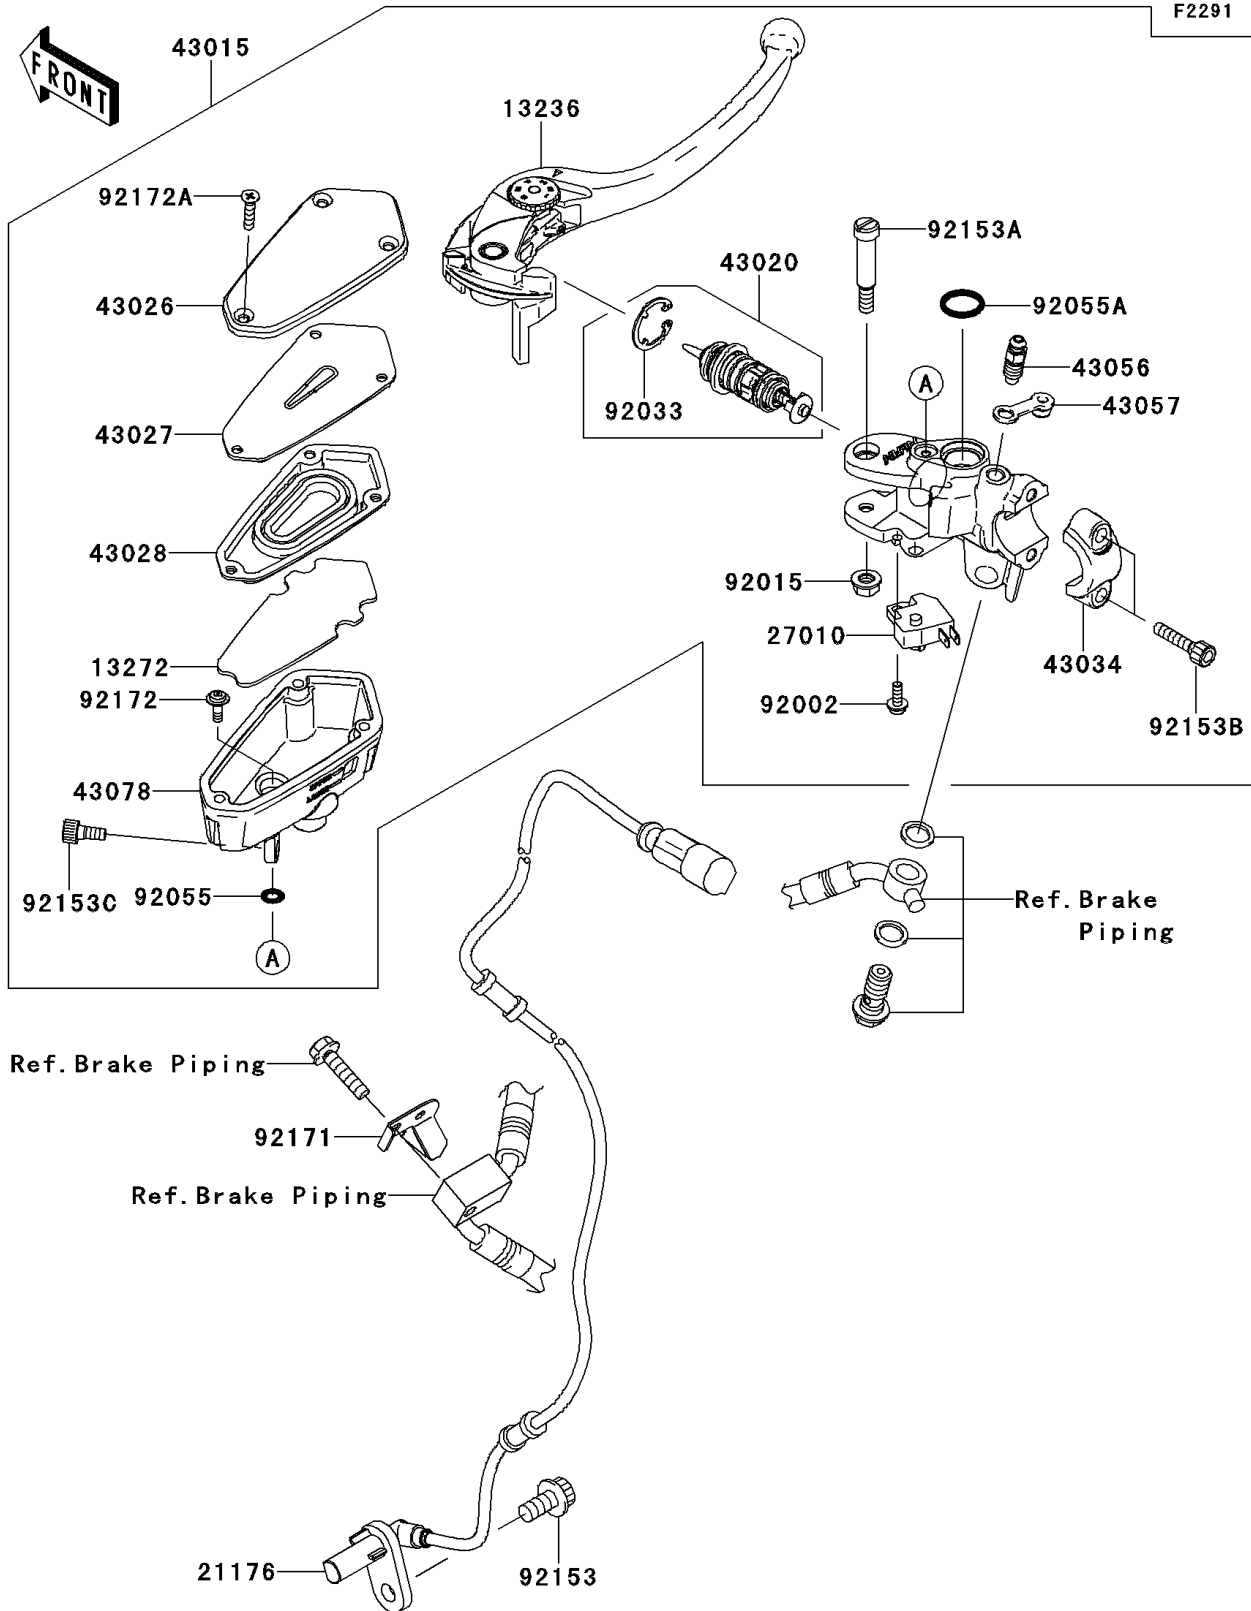

2014 CONCOURS® 14 ABS PARTS DIAGRAM

Front Master Cylinder

2014 CONCOURS® 14 ABS PARTS LIST

Front Master Cylinder

ITEM NAME	PART NUMBER	QUANTITY
LEVER-COMP,FRONT BRAKE (Ref # 13236)	13236-0103	1
PLATE (Ref # 13272)	13272-0220	1
SENSOR,SPEED (Ref # 21176)	21176-0130	1
SWITCH,BRAKE (Ref # 27010)	27010-0025	1
CYLINDER-ASSY-MASTER,FR (Ref # 43015)	43015-0148	1
PISTON-COMP-BRAKE (Ref # 43020)	43020-0010	1
CAP-BRAKE (Ref # 43026)	43026-0011	1
PLATE-DIAPHRAGM (Ref # 43027)	43027-0003	1
DIAPHRAGM (Ref # 43028)	43028-0008	1
HOLDER-BRAKE,MASTER CYLINDER (Ref # 43034)	43034-0056	1
BREATHER-BRAKE (Ref # 43056)	43056-1056	1
CAP-BREATHER (Ref # 43057)	43057-1001	1
RESERVOIR (Ref # 43078)	43078-0048	1
BOLT,SCREW,4X12 (Ref # 92002)	92002-1323	1
NUT,FLANGED,6MM (Ref # 92015)	92015-1528	1
RING-SNAP (Ref # 92033)	92033-0034	1
RING-O (Ref # 92055)	92055-0137	1
RING-O,14.8X2.4 (Ref # 92055A)	92055-0741	1
BOLT,SOCKET,8X16 (Ref # 92153)	92153-0327	1
BOLT,LEVER (Ref # 92153A)	92153-0868	1
BOLT,SOCKET,6X22 (Ref # 92153B)	92153-1518	2
BOLT,SOCKET,6X12 (Ref # 92153C)	92153-1853	1
CLAMP (Ref # 92171)	92171-0624	1
SCREW (Ref # 92172)	92172-0319	1
SCREW,4X20 (Ref # 92172A)	92172-0320	3