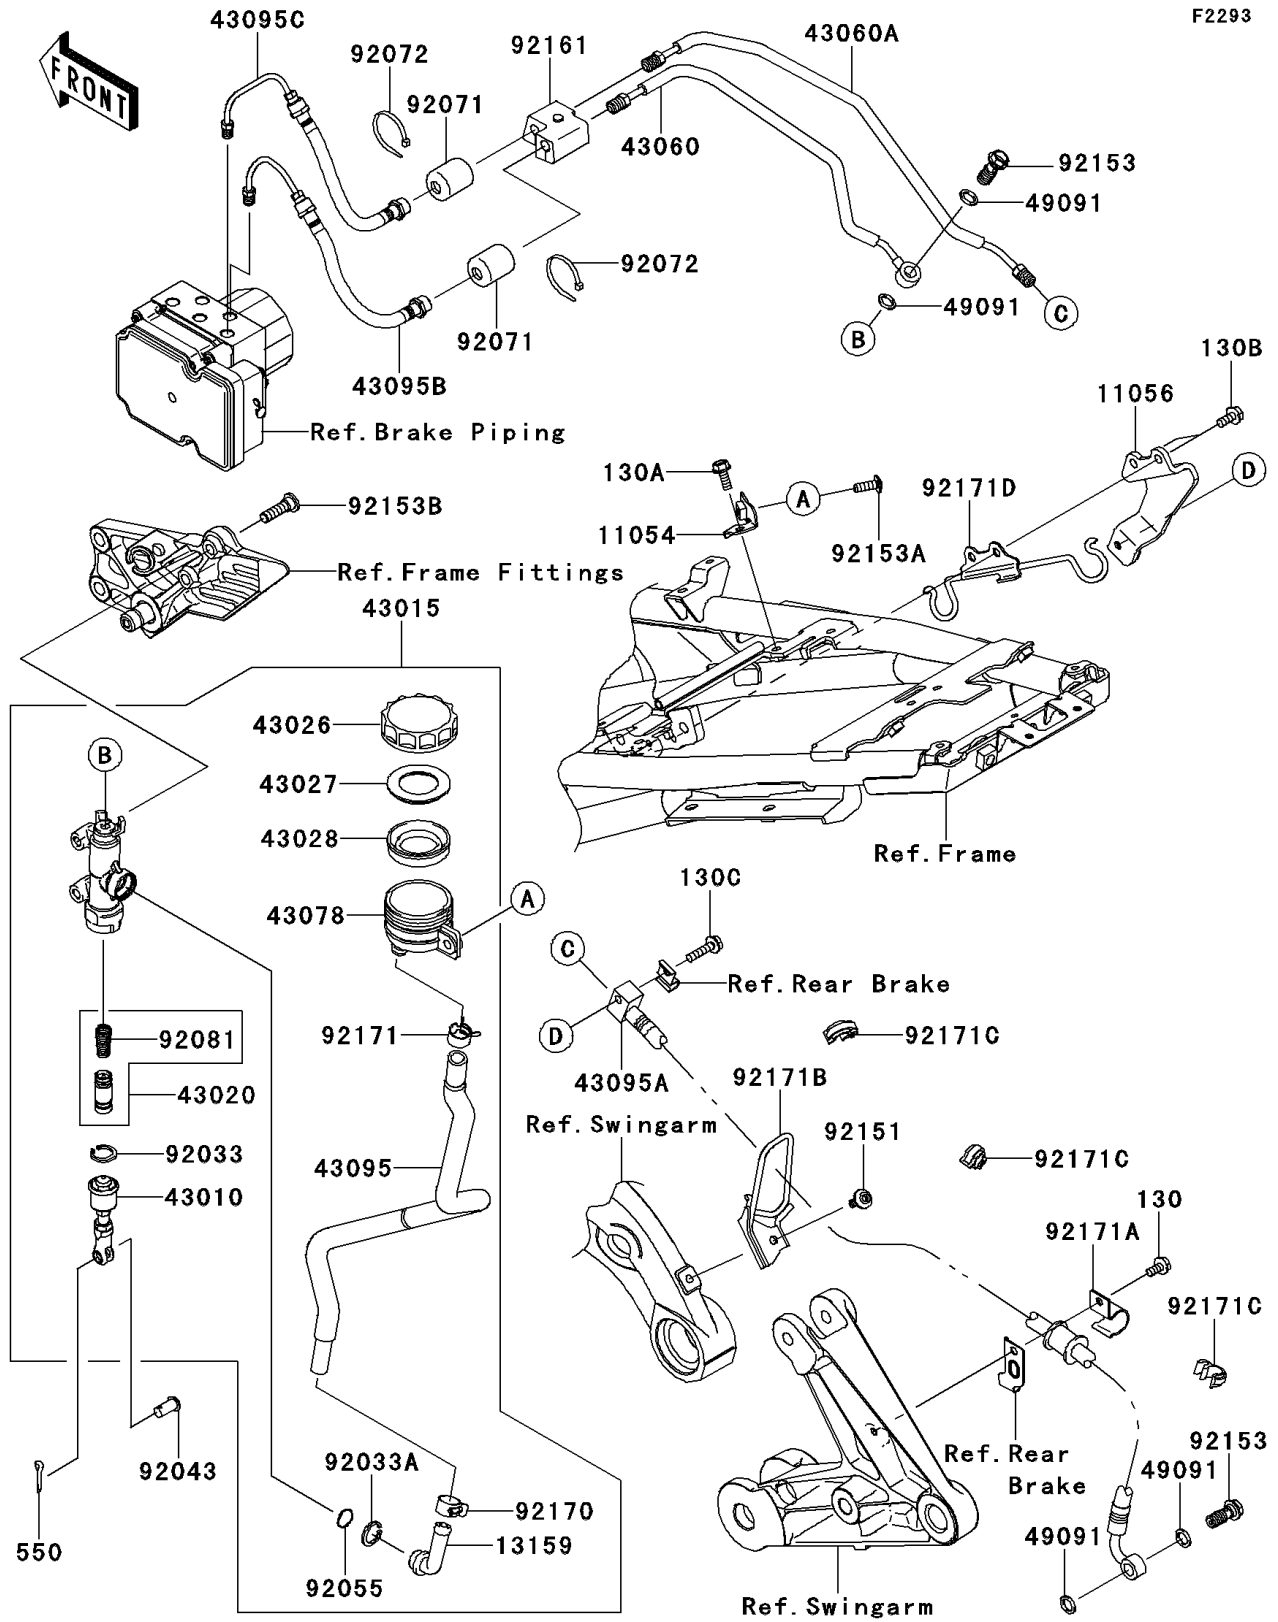

2010 Concours® 14 ABS PARTS DIAGRAM

Rear Master Cylinder

F2293