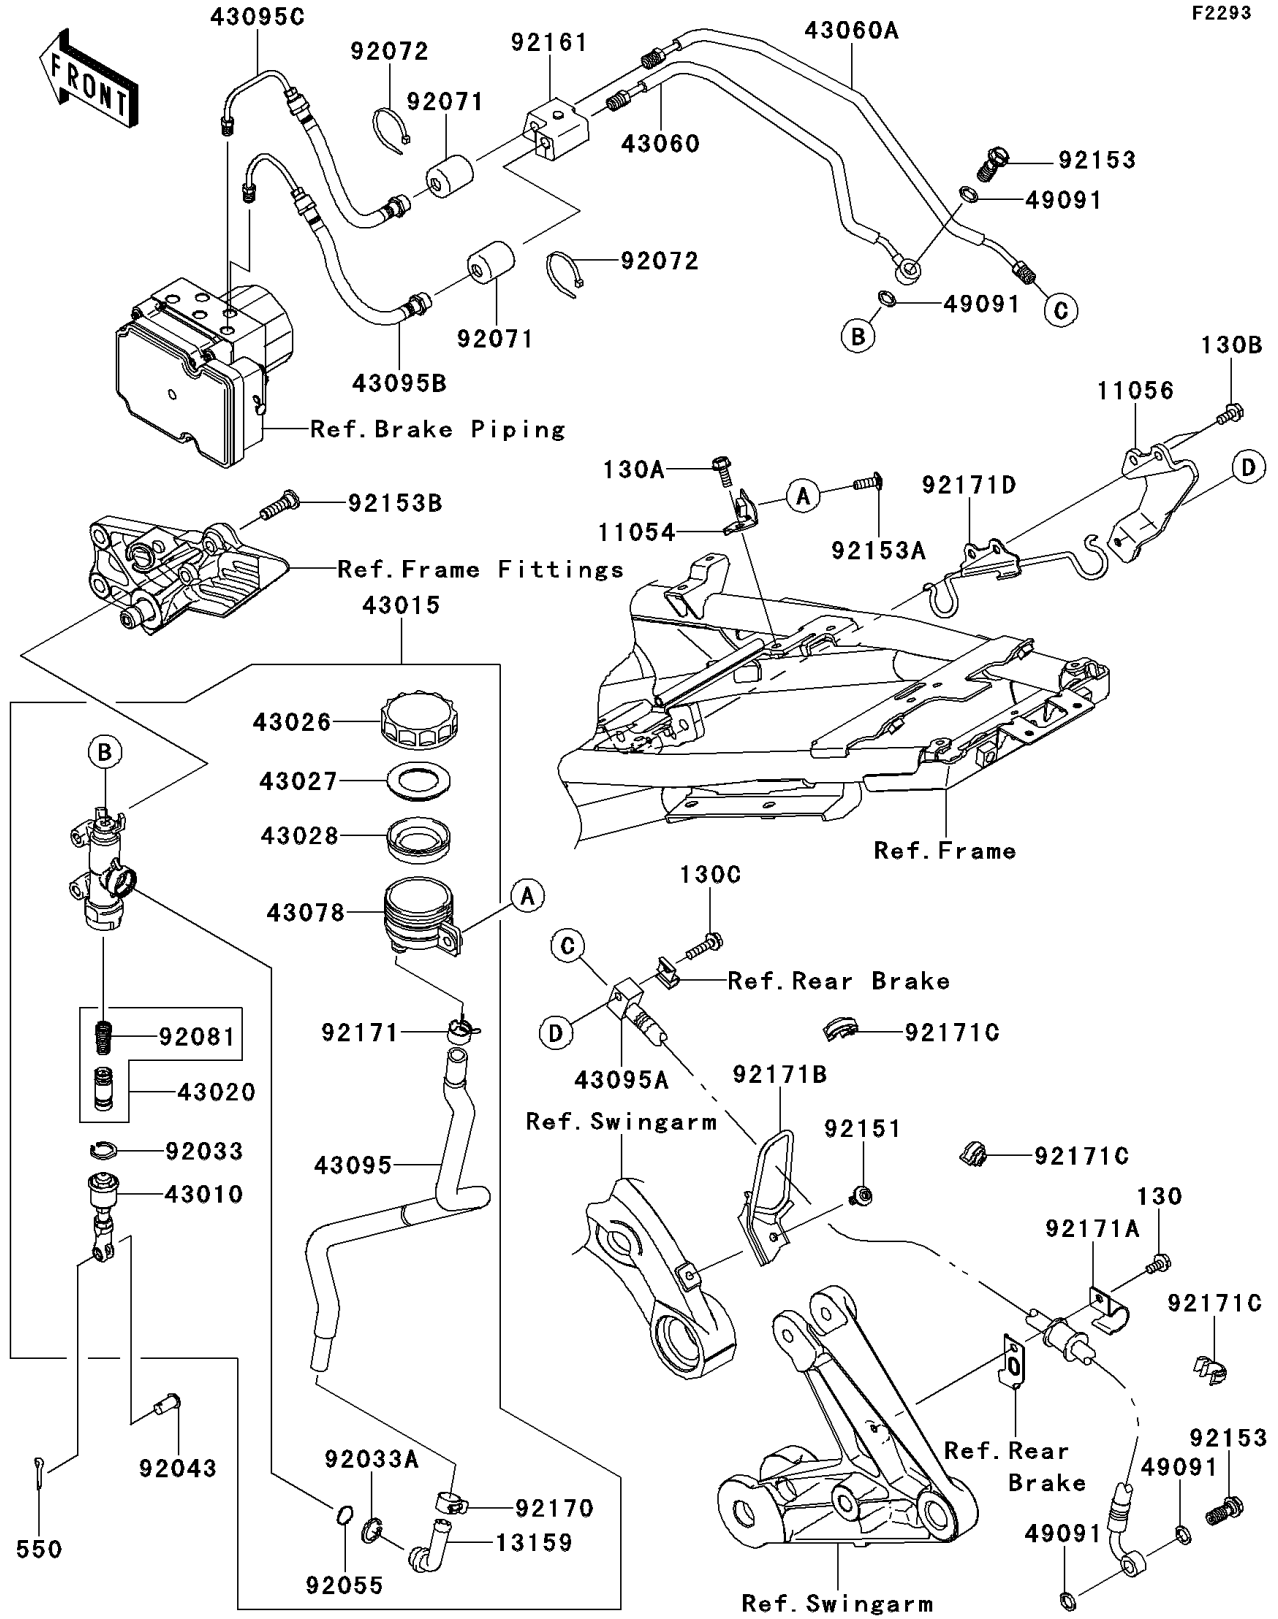

2014 CONCOURS® 14 ABS PARTS DIAGRAM

Rear Master Cylinder

F2293