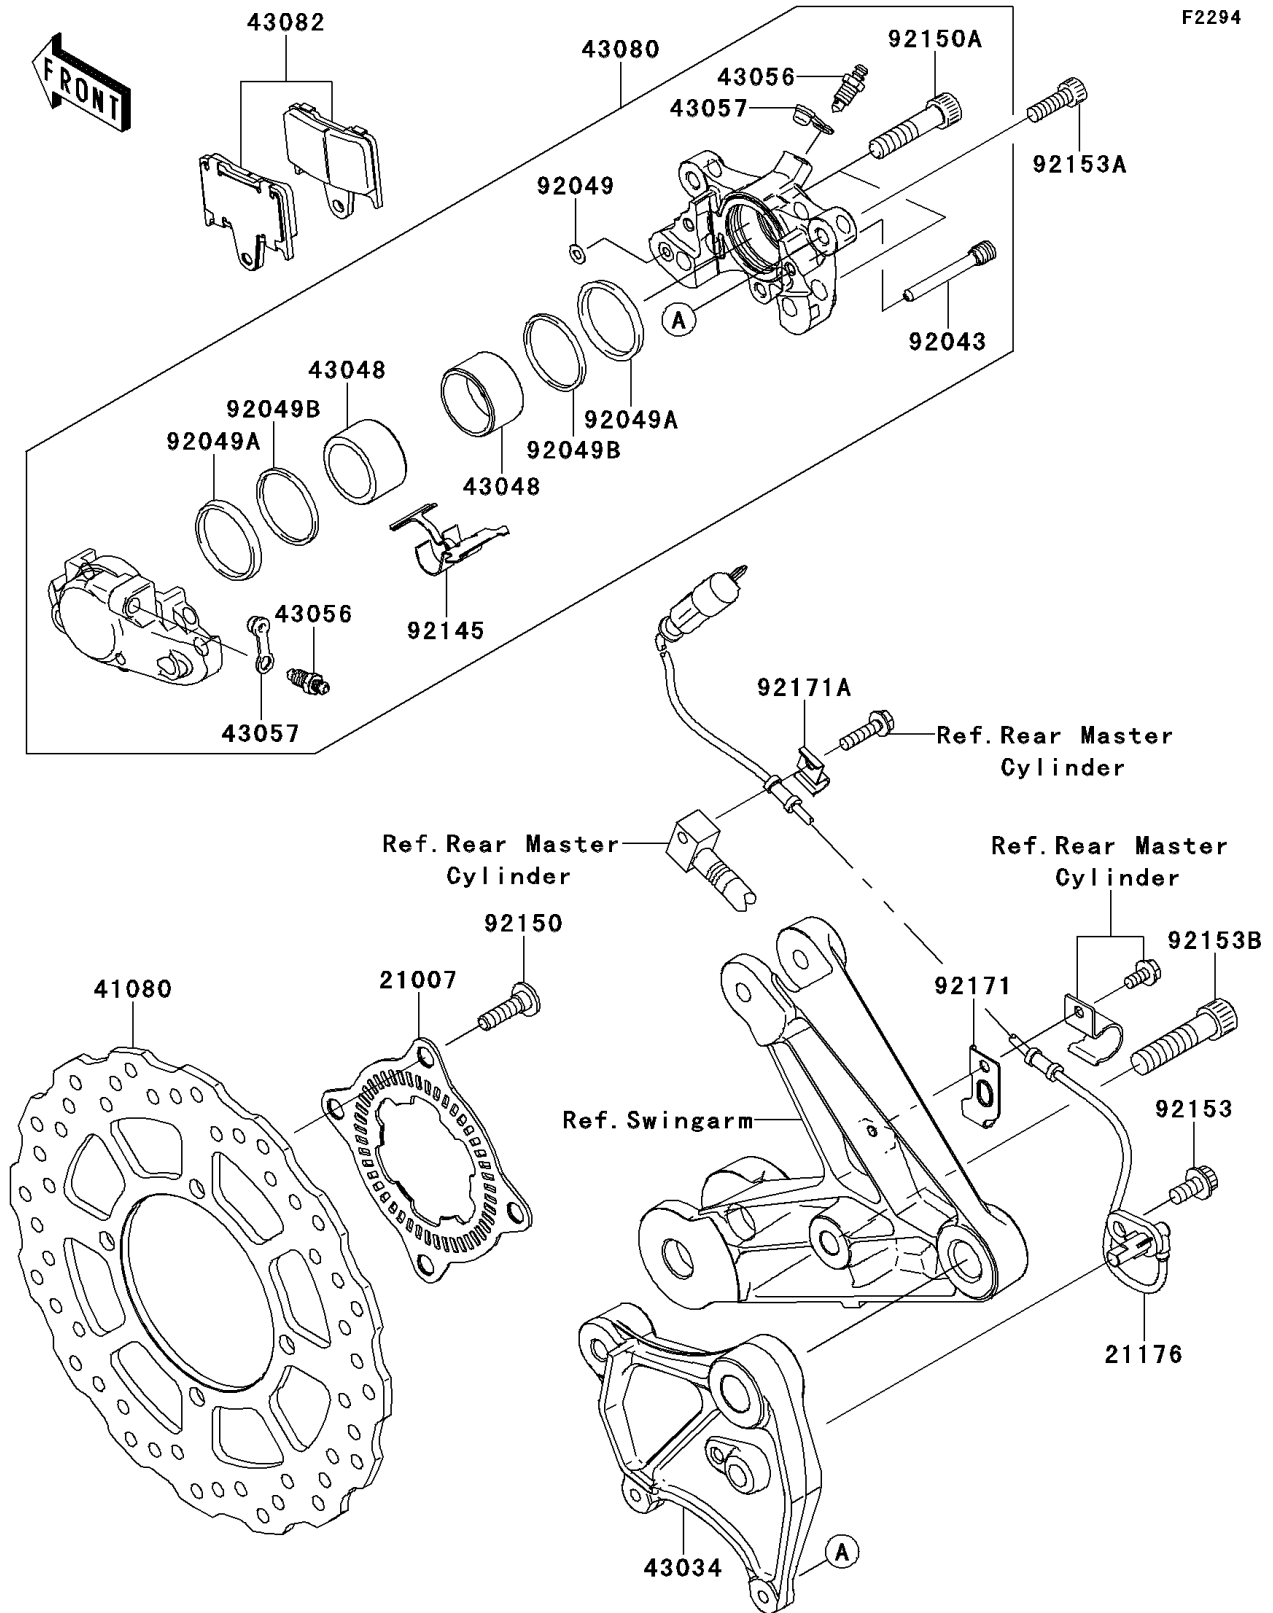

2010 Concoors® 14 ABS PARTS DIAGRAM

Rear Brake

2010 Concours® 14 ABS PARTS LIST

Rear Brake

ITEM NAME	PART NUMBER	QUANTITY
ROTOR,SENSOR,RR (Ref # 21007)	21007-0141	1
SENSOR,SPEED,RR (Ref # 21176)	21176-0131	1
DISC,RR (Ref # 41080)	41080-0106	1
HOLDER-BRAKE,RR CALIPER (Ref # 43034)	43034-0058	1
PISTON-CALIPER (Ref # 43048)	43048-0017	2
BREATHER (Ref # 43056)	43056-1055	2
CAP-BREATHER (Ref # 43057)	43057-1001	2
CALIPER-SUB-ASSY,RR,BLACK (Ref # 43080)	43080-0088-DJ	1
PAD-ASSY-BRAKE (Ref # 43082)	43082-0055	1
PIN,PAD (Ref # 92043)	92043-0106	1
SEAL-OIL (Ref # 92049)	92049-1448	1
SEAL-OIL (Ref # 92049A)	92049-1449	2
SEAL-OIL (Ref # 92049B)	92049-1450	2
SPRING,PAD (Ref # 92145)	92145-0379	1
BOLT,SOCKET,8X30 (Ref # 92150)	92150-1771	4
BOLT (Ref # 92150A)	92150-1972	2
BOLT,SOCKET,8X16 (Ref # 92153)	92153-0327	1
BOLT,SOCKET,8X25 (Ref # 92153A)	92153-1625	2
BOLT,SOCKET,12X50 (Ref # 92153B)	92153-1781	1
CLAMP (Ref # 92171)	92171-0881	1
CLAMP (Ref # 92171A)	92171-1702	1