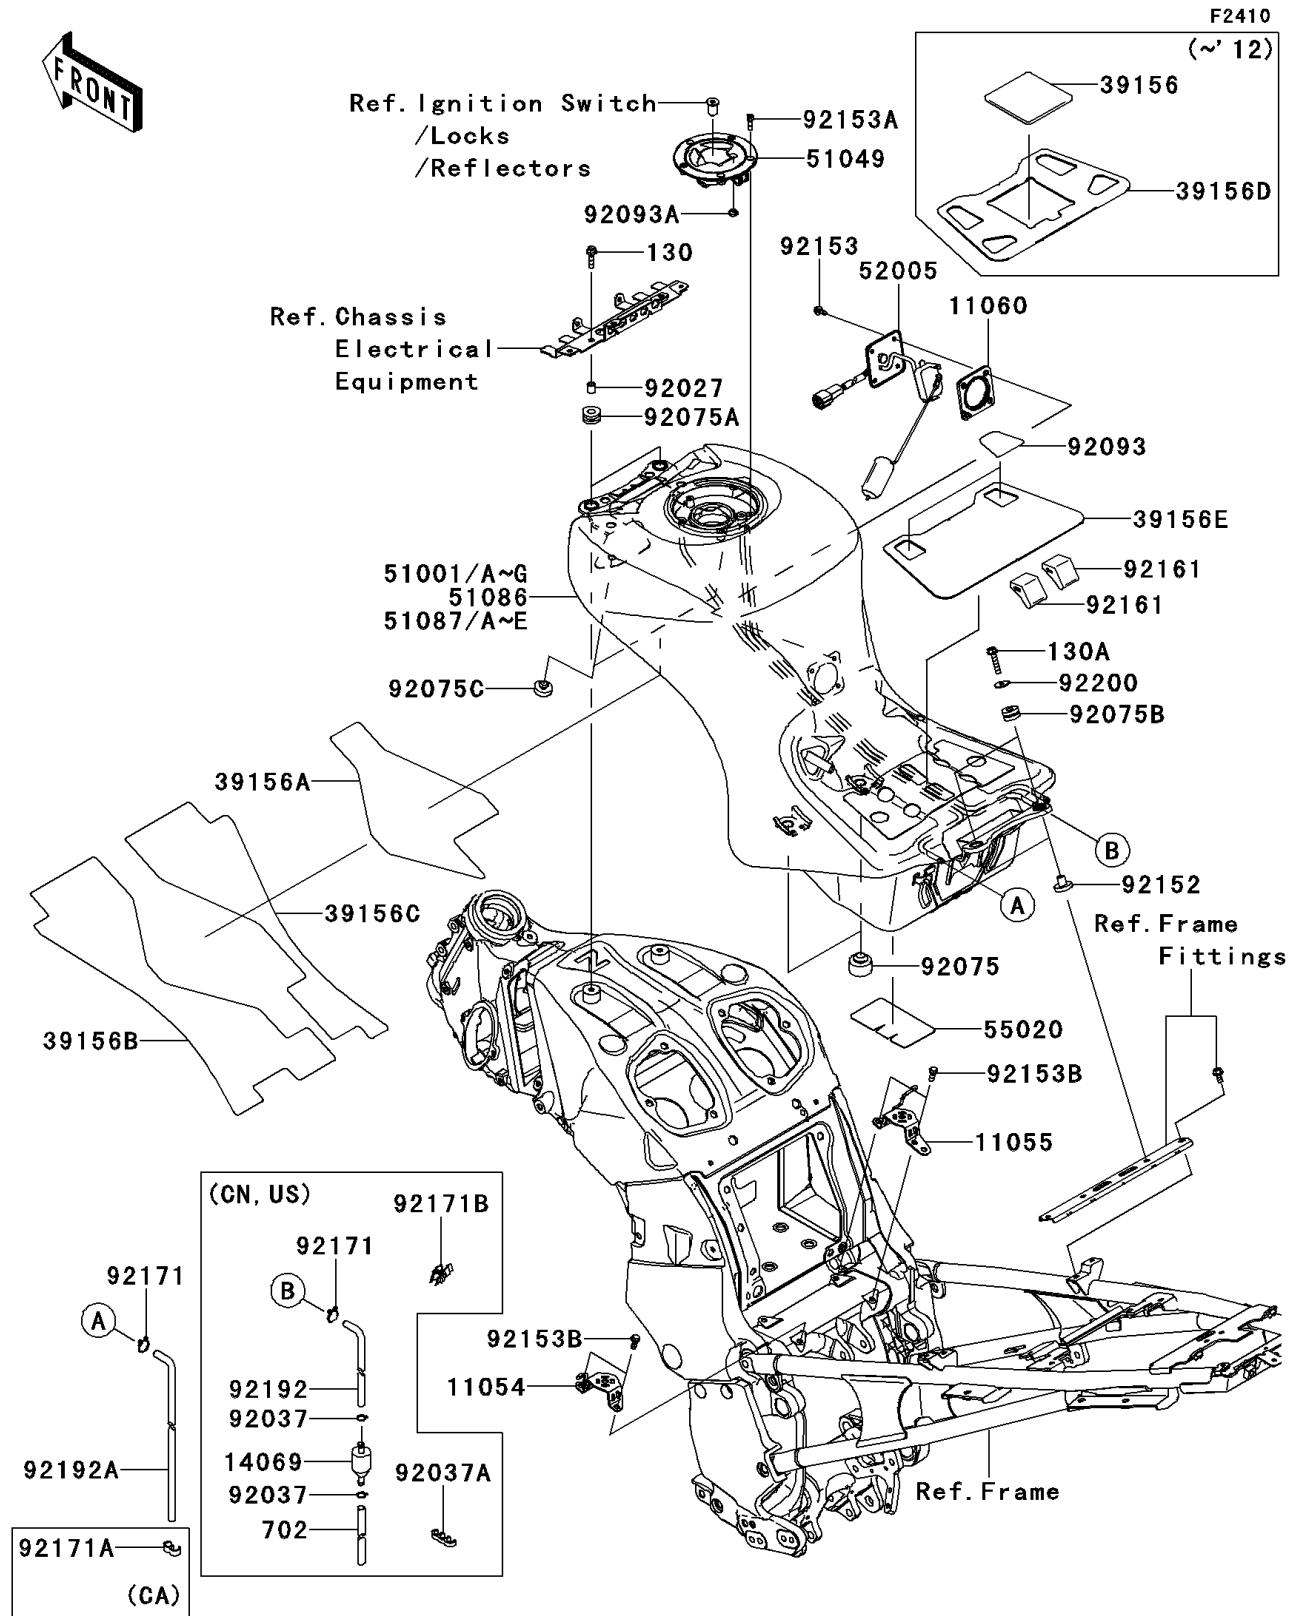

# 2010 Concours® 14 ABS PARTS DIAGRAM

Fuel Tank

## 2010 Concours® 14 ABS PARTS LIST

### Fuel Tank

ITEM NAME	PART NUMBER	QUANTITY
BRACKET,FUEL TANK,CNT,LH (Ref # 11054)	11054-0681	1
BRACKET,FUEL TANK,CNT,RH (Ref # 11055)	11055-0348	1
GASKET,FUEL GAUGE (Ref # 11060)	11060-1952	1
PAD,SEAT (Ref # 39156)	39156-0129	1
PAD,FUEL TANK,CNT (Ref # 39156A)	39156-0147	1
PAD,FUEL TANK,LH (Ref # 39156B)	39156-0173	1
PAD,FUEL TANK,RH (Ref # 39156C)	39156-0174	1
PAD,FUEL TANK (Ref # 39156D)	39156-0592	1
CAP-TANK,FUEL (Ref # 51049)	51049-0039	1
BOLT-FLANGED,6X25 (Ref # 130)	130BA0625	2
BOLT-FLANGED,6X30 (Ref # 130A)	130BA0630	2
GAUGE,FUEL (Ref # 52005)	52005-0026	1
GUARD,FUEL TANK (Ref # 55020)	55020-0551	1
COLLAR,6.8X10X12 (Ref # 92027)	92027-162	2
DAMPER (Ref # 92075)	92075-015	2
DAMPER (Ref # 92075A)	92075-1690	2
DAMPER (Ref # 92075B)	92075-209	2
DAMPER (Ref # 92075C)	92075-281	2
SEAL,FUEL TANK CAP (Ref # 92093A)	92093-1030	1
COLLAR (Ref # 92152)	92152-0364	2
BOLT,FLANGED,5X12 (Ref # 92153)	92153-1421	4
BOLT,SOCKET,5X16 (Ref # 92153A)	92153-1616	3
BOLT,FLANGED,6X20 (Ref # 92153B)	92153-1694	4
DAMPER (Ref # 92161)	92161-0458	2
TUBE,DRAIN (Ref # 92192A)	92192-0693	1
WASHER,6.5X20X1.6 (Ref # 92200)	92200-0283	2
BREATHER (Ref # 14069)	14069-0703	1
TANK-COMP-FUEL,C.N.BLUE (Ref # 51001)	51001-0383-27Z	1
TANK-COMP-FUEL,C.N.BLUE (Ref # 51086)	51086-5358-27Z	1

### Fuel Tank

ITEM NAME	PART NUMBER	QUANTITY
TUBE-RUBBER,7X10X200 (Ref # 702)	702A07200	1
CLAMP,TUBE (Ref # 92037)	92037-147	2
CLAMP,TUBE (Ref # 92037A)	92037-1941	1
CLAMP (Ref # 92171)	92171-0573	1
CLAMP (Ref # 92171)	92171-0573	2
CLAMP (Ref # 92171A)	92171-1184	1
CLAMP (Ref # 92171B)	92171-1708	1
TUBE (Ref # 92192)	92192-0611	1