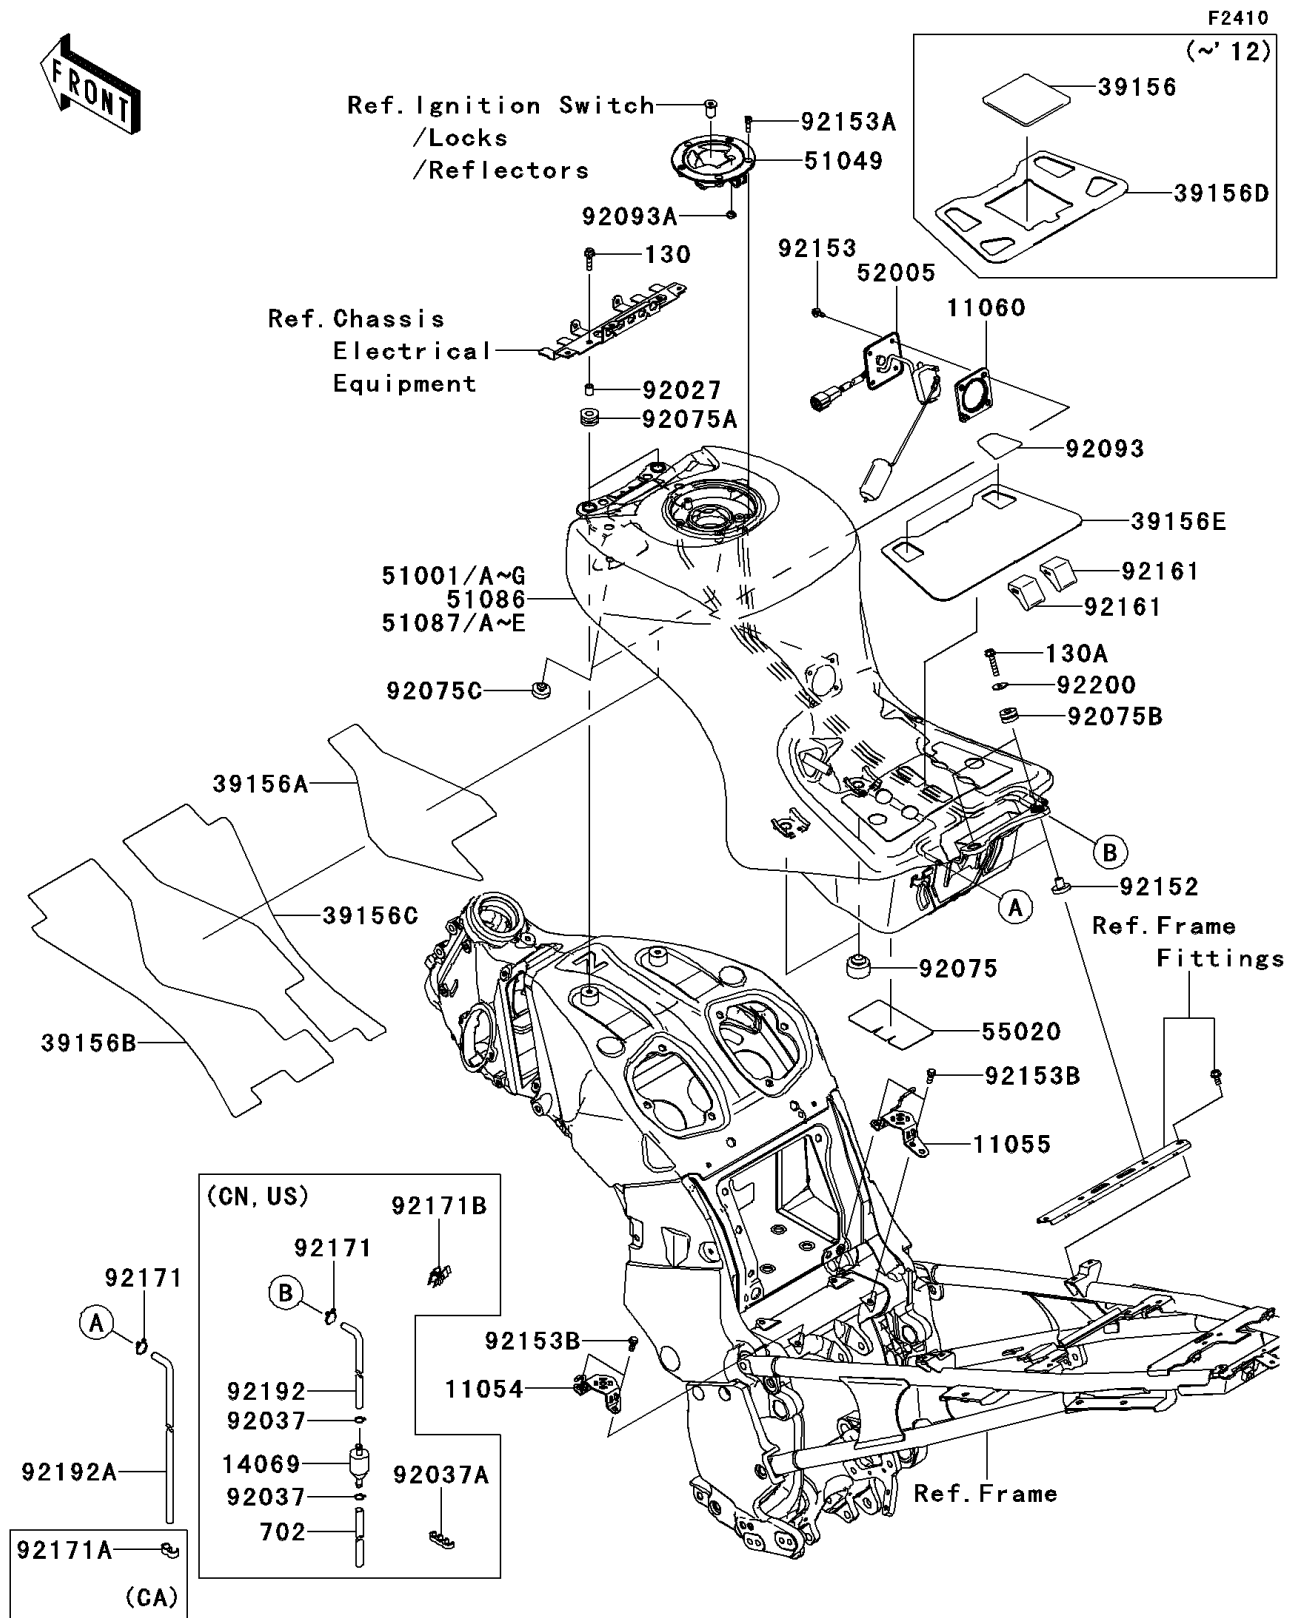

# 2014 CONCOURS® 14 ABS PARTS DIAGRAM

Fuel Tank

### Fuel Tank

ITEM NAME	PART NUMBER	QUANTITY
BRACKET,FUEL TANK,CNT,LH (Ref # 11054)	11054-0681	1
BRACKET,FUEL TANK,CNT,RH (Ref # 11055)	11055-0348	1
GASKET,FUEL GAUGE (Ref # 11060)	11060-1952	1
PAD,FUEL TANK,CNT (Ref # 39156A)	39156-0147	1
PAD,FUEL TANK,LH (Ref # 39156B)	39156-0173	1
PAD,FUEL TANK,RH (Ref # 39156C)	39156-0174	1
PAD,FUEL TANK (Ref # 39156E)	39156-0863	1
CAP-TANK,FUEL (Ref # 51049)	51049-0039	1
BOLT-FLANGED,6X25 (Ref # 130)	130BA0625	2
BOLT-FLANGED,6X30 (Ref # 130A)	130BA0630	2
GAUGE,FUEL (Ref # 52005)	52005-0026	1
GUARD,FUEL TANK (Ref # 55020)	55020-0551	1
COLLAR,6.8X10X12 (Ref # 92027)	92027-162	2
DAMPER (Ref # 92075)	92075-015	2
DAMPER (Ref # 92075A)	92075-1690	2
DAMPER (Ref # 92075B)	92075-209	2
DAMPER (Ref # 92075C)	92075-281	2
SEAL (Ref # 92093)	92093-0583	2
SEAL,FUEL TANK CAP (Ref # 92093A)	92093-1030	1
COLLAR (Ref # 92152)	92152-0364	2
BOLT,FLANGED,5X12 (Ref # 92153)	92153-1421	4
BOLT,SOCKET,5X16 (Ref # 92153A)	92153-1616	3
BOLT,FLANGED,6X20 (Ref # 92153B)	92153-1694	4
DAMPER (Ref # 92161)	92161-0458	2
TUBE,DRAIN (Ref # 92192A)	92192-0693	1
WASHER,6.5X20X1.6 (Ref # 92200)	92200-0283	2
BREATHER (Ref # 14069)	14069-0703	1
TANK-COMP-FUEL,C.C.RED (Ref # 51001E)	51001-0753-L1	1
TANK-COMP-FUEL,M.S.BLACK (Ref # 51001G)	51001-0753-660	1

## 2014 CONCOURS® 14 ABS PARTS LIST

### Fuel Tank

ITEM NAME	PART NUMBER	QUANTITY
TUBE-RUBBER,7X10X200 (Ref # 702)	702A07200	1
TANK-COMP-FUEL,C.C.RED (Ref # 51087D)	51087-5365-L1	1
TANK-COMP-FUEL,M.S.BLACK (Ref # 51087E)	51087-5365-660	1
CLAMP,TUBE (Ref # 92037)	92037-147	2
CLAMP,TUBE (Ref # 92037A)	92037-1941	1
CLAMP (Ref # 92171)	92171-0573	1
CLAMP (Ref # 92171)	92171-0573	2
CLAMP (Ref # 92171A)	92171-1184	1
CLAMP (Ref # 92171B)	92171-1708	1
TUBE (Ref # 92192)	92192-0611	1