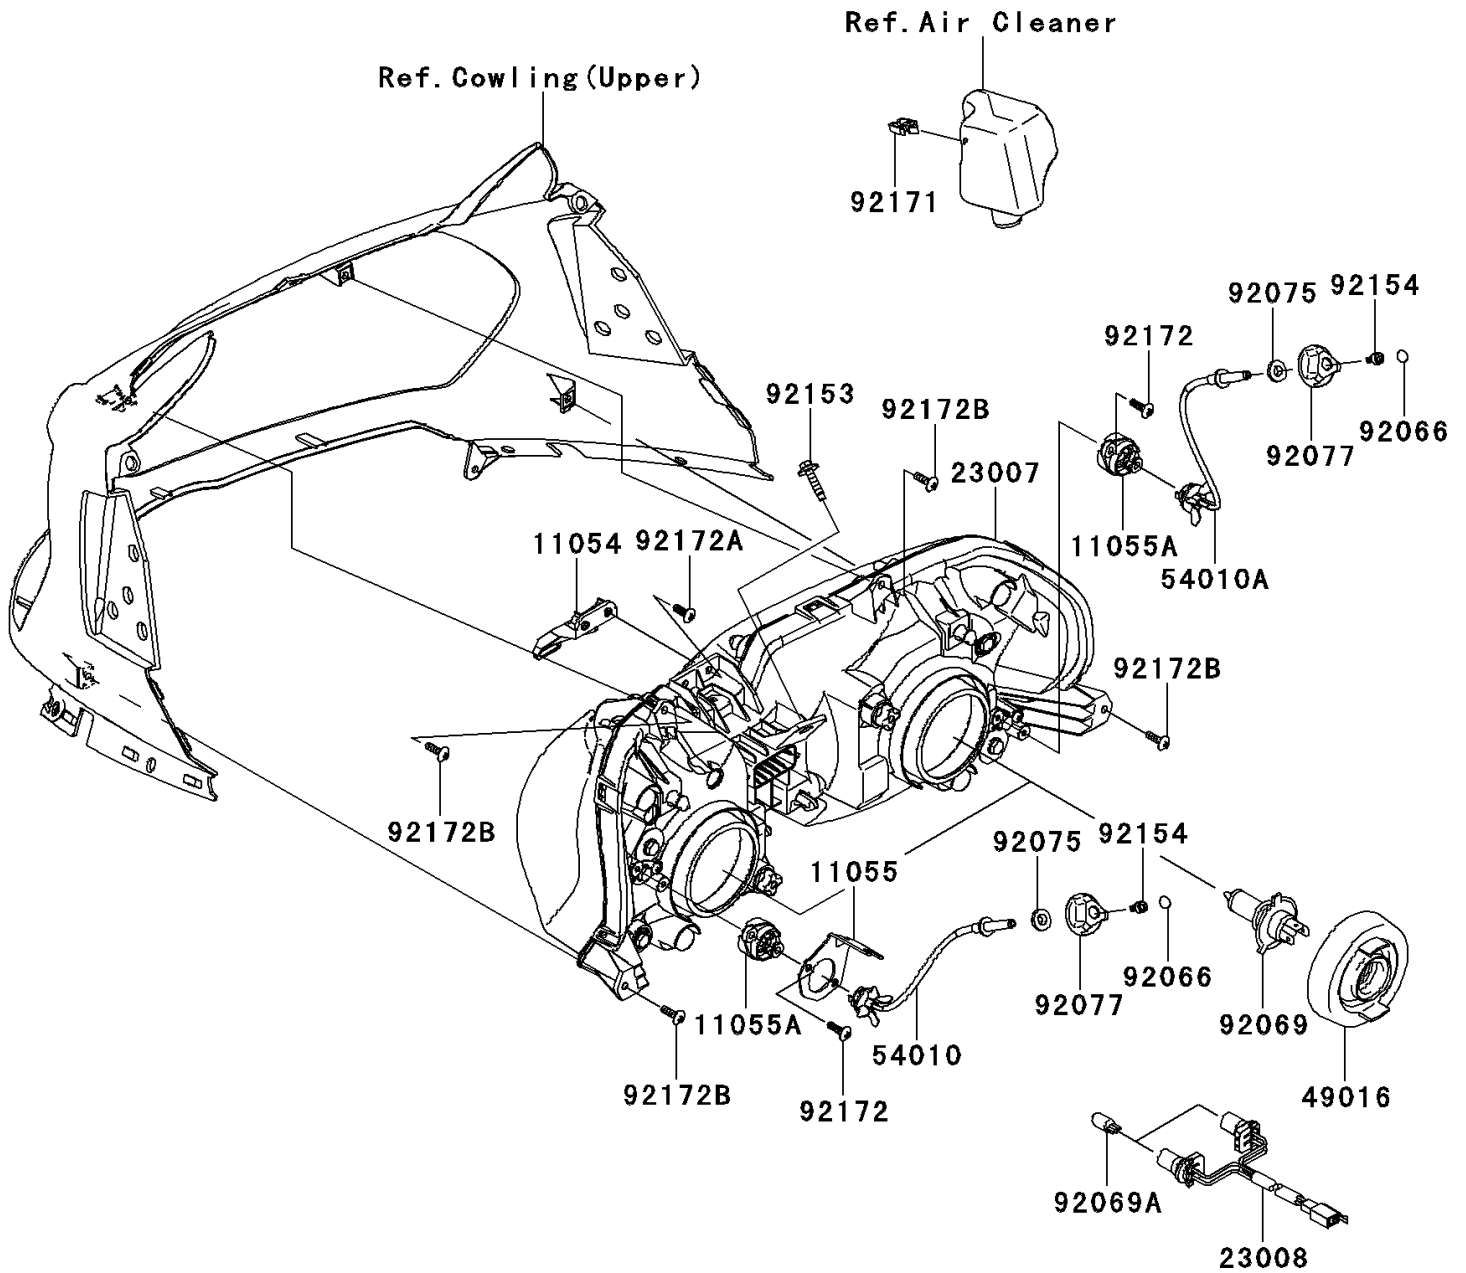

2010 Concours[®] 14 ABS PARTS DIAGRAM

Headlight(s)

F2710

2010 Concours® 14 ABS PARTS LIST

Headlight(s)

ITEM NAME	PART NUMBER	QUANTITY
BRACKET,UPP COWLING (Ref # 11054)	11054-1081	1
BRACKET,AIMING CABLE,LH (Ref # 11055)	11055-0234	1
BRACKET,CABLE (Ref # 11055A)	11055-0320	2
LENS-COMP,HEAD LAMP (Ref # 23007)	23007-0108	1
SOCKET-ASSY,HEAD LAMP (Ref # 23008)	23008-0071	1
COVER-SEAL,HEAD LAMP (Ref # 49016)	49016-1209	2
CABLE,AIMING,LH (Ref # 54010)	54010-0099	1
CABLE,AIMING,RH (Ref # 54010A)	54010-0100	1
PLUG (Ref # 92066)	92066-0135	2
BULB,12V 60/55W,H4 (Ref # 92069)	92069-1002	2
BULB,12V 5W (Ref # 92069A)	92069-1016	2
DAMPER,8MM (Ref # 92075)	92075-1138	2
KNOB,AIMING (Ref # 92077)	92077-0015	2
BOLT,FLANGED,6X26.5 (Ref # 92153)	92153-0654	1
BOLT,SOCKET,4X10 (Ref # 92154)	92154-0039	2
CLAMP (Ref # 92171)	92171-1665	1
SCREW,TAPPING,5X16 (Ref # 92172)	92172-0175	4
SCREW,TAPPING,5X14 (Ref # 92172A)	92172-0265	2
SCREW,5X16 (Ref # 92172B)	92172-0322	4