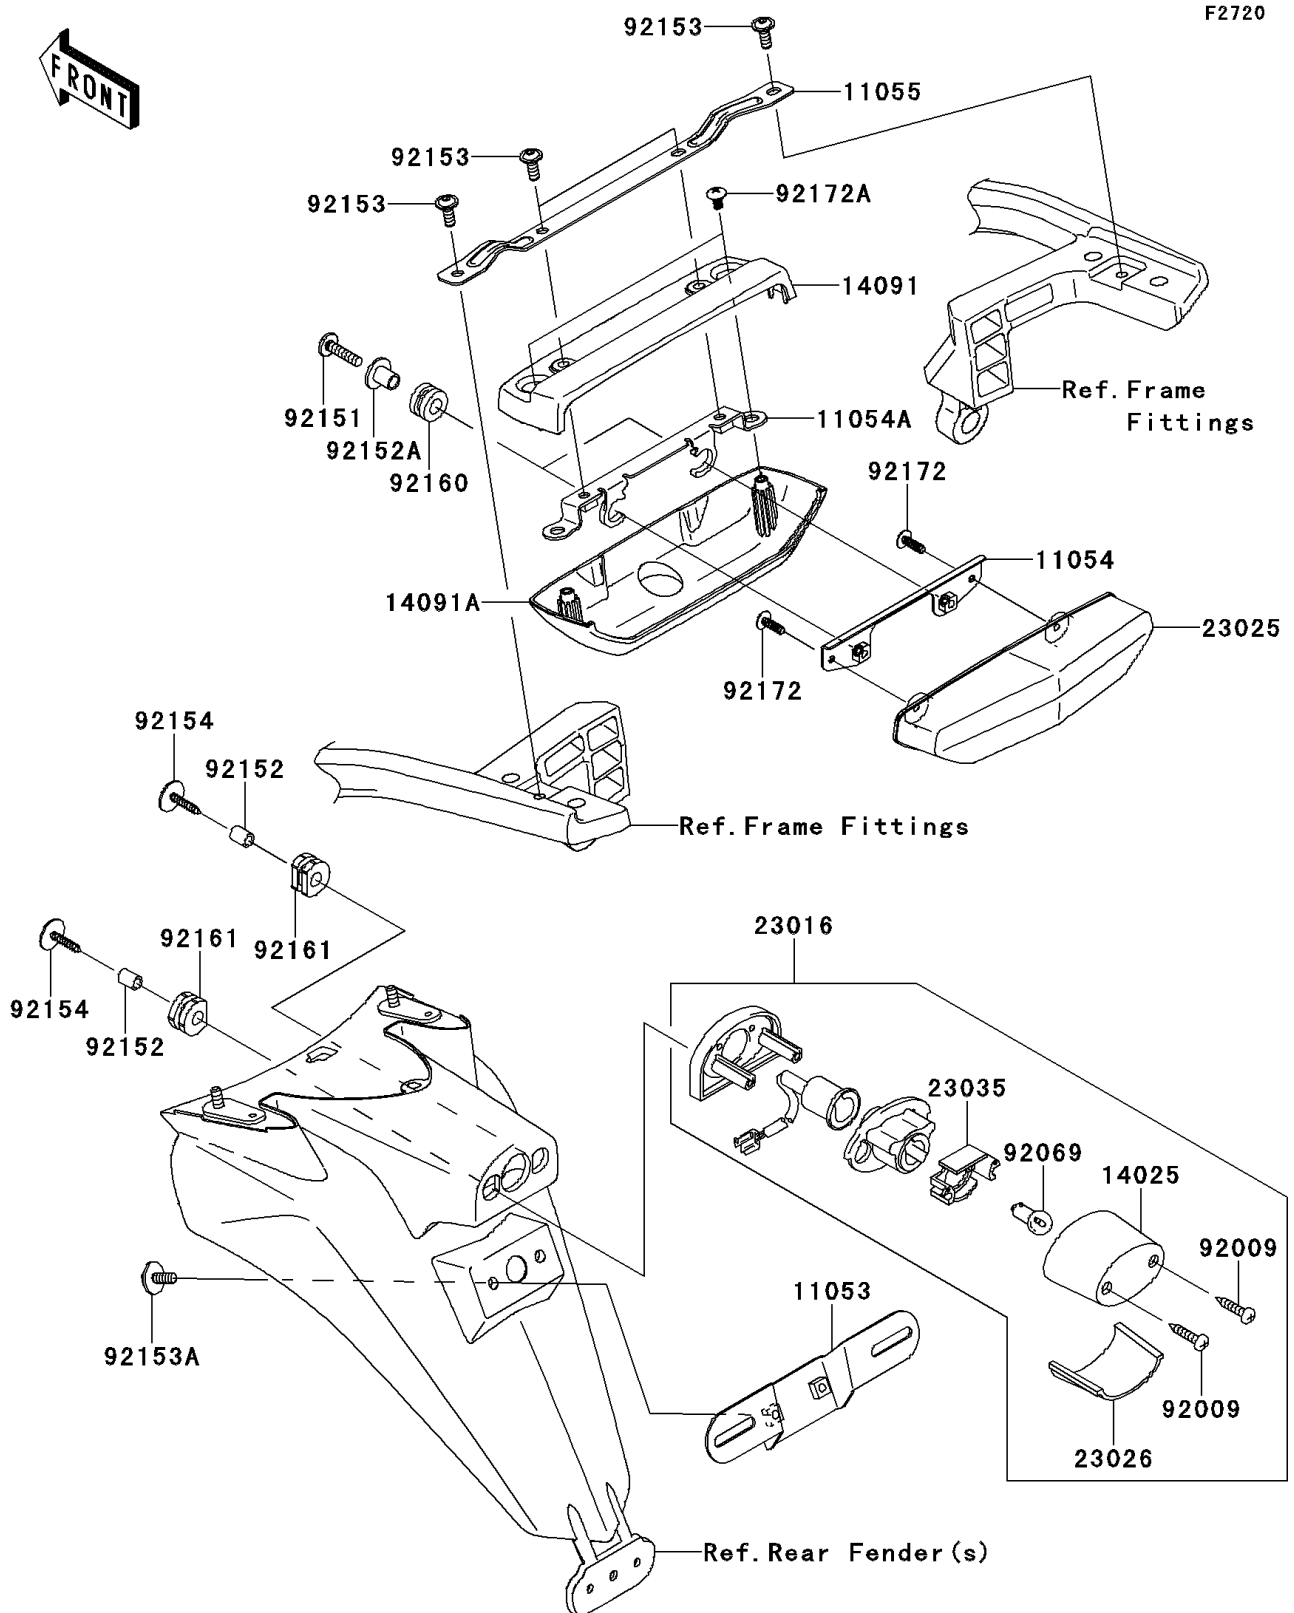

2010 Concours® 14 ABS PARTS DIAGRAM

Taillight(s)

2010 Concours® 14 ABS PARTS LIST

Taillight(s)

ITEM NAME	PART NUMBER	QUANTITY
BRACKET,LICENSE (Ref # 11053)	11053-0400	1
BRACKET,TAIL LAMP (Ref # 11054)	11054-0883	1
BRACKET (Ref # 11054A)	11054-1199	1
BRACKET,TAIL LAMP COVER (Ref # 11055)	11055-0323	1
COVER,LICENSE LAMP (Ref # 14025)	14025-1725	1
COVER,TAIL LAMP,UPP (Ref # 14091)	14091-0894	1
COVER,TAIL LAMP,LWR (Ref # 14091A)	14091-0895	1
LAMP-ASSY,LICENSE (Ref # 23016)	23016-1200	1
LAMP-TAIL (Ref # 23025)	23025-0035	1
LENS,LICENSE LAMP (Ref # 23026)	23026-1064	1
REFLECTOR-LAMP,LICENSE (Ref # 23035)	23035-1066	1
SCREW,TAPPING,4X20 (Ref # 92009)	92009-1378	2
BULB,12V 5W (Ref # 92069)	92069-1055	1
BOLT,SOCKET,6X25 (Ref # 92151)	92151-1611	2
COLLAR,6X9X11.5 (Ref # 92152)	92152-0372	2
COLLAR (Ref # 92152A)	92152-0666	2
BOLT,SOCKET,6X16 (Ref # 92153)	92153-0817	4
BOLT,6X16 (Ref # 92153A)	92153-1423	2
BOLT,TAPPING,WASHER,5X25 (Ref # 92154)	92154-0261	2
DAMPER (Ref # 92160)	92160-1167	2
DAMPER (Ref # 92161)	92161-0776	2
SCREW,TAPPING,5X16 (Ref # 92172)	92172-0175	2
SCREW,TAPPING,5X10 (Ref # 92172A)	92172-1061	2