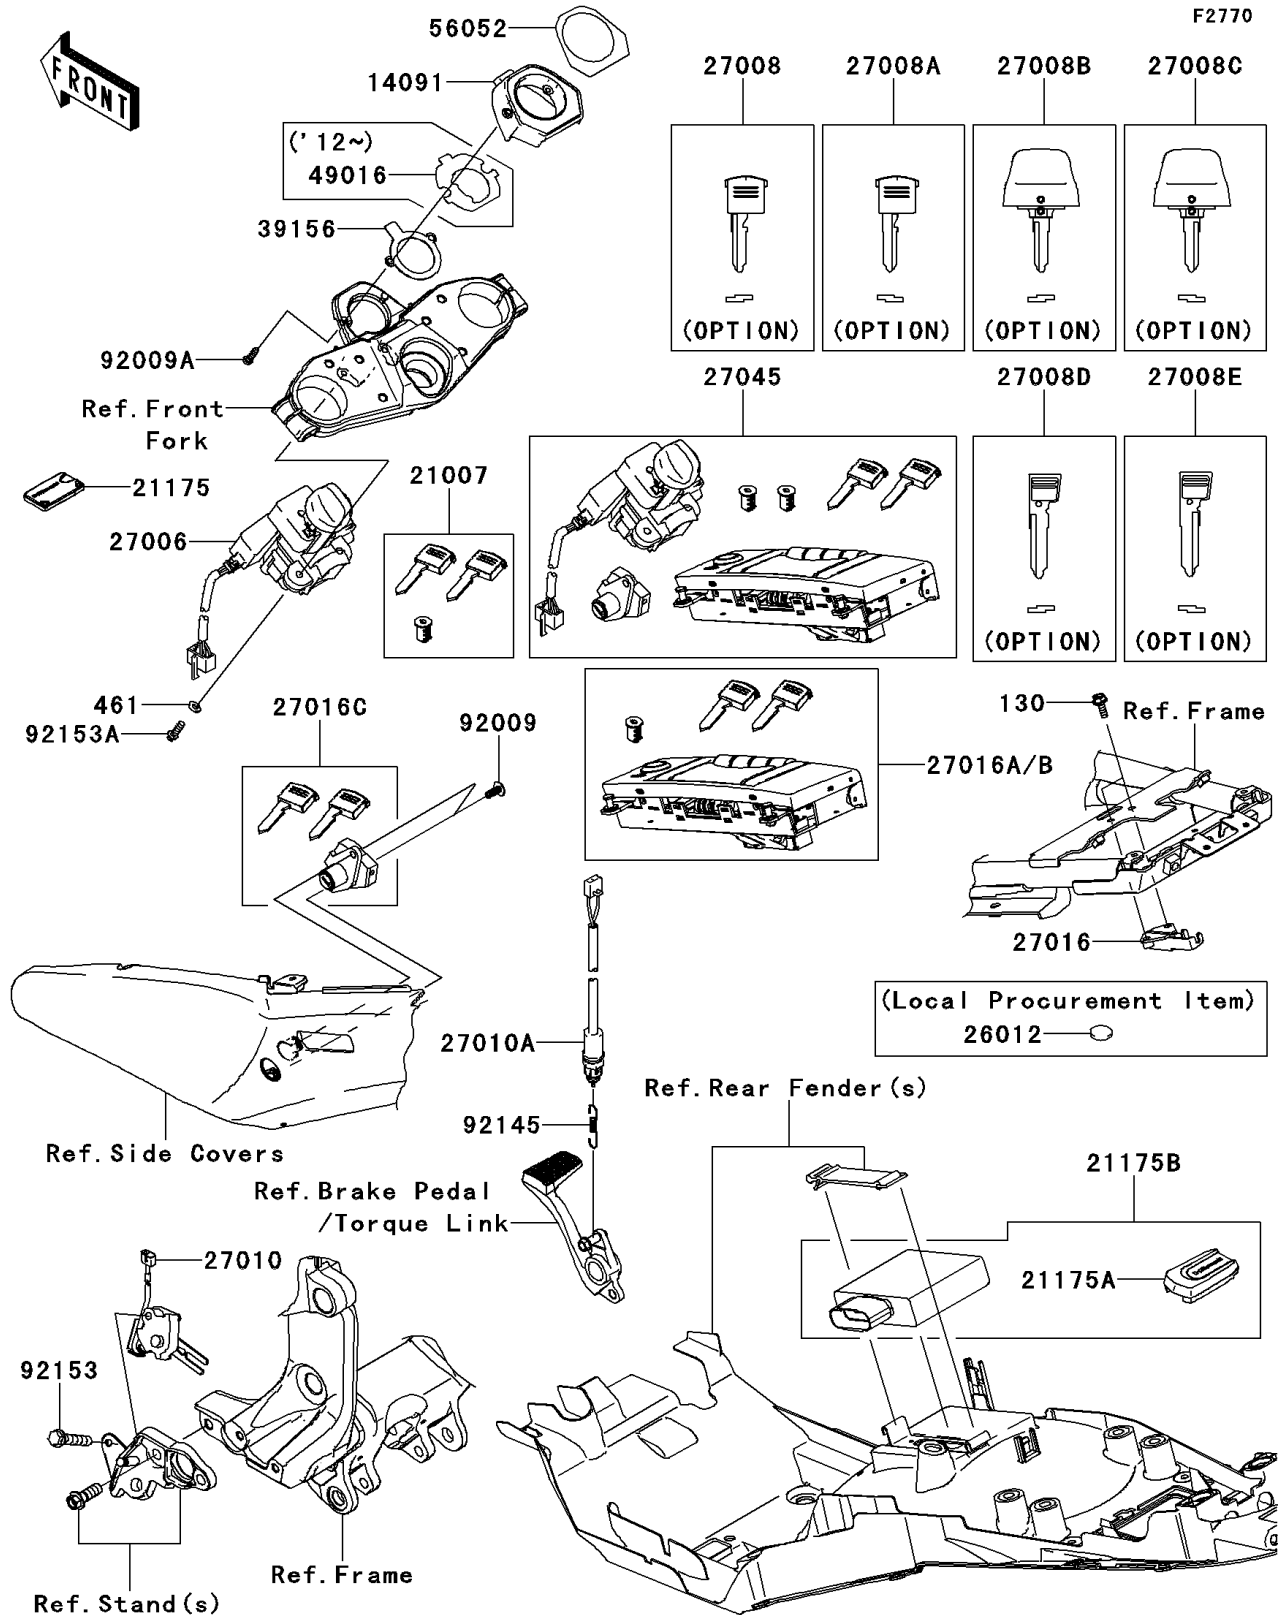

# 2011 CONCURS® 14 ABS PARTS DIAGRAM

Ignition Switch/Locks/Reflectors

## 2011 CONCOURS® 14 ABS PARTS LIST

### Ignition Switch/Locks/Reflectors

ITEM NAME	PART NUMBER	QUANTITY
BOLT-FLANGED,6X12 (Ref # 130)	130BA0612	2
WASHER-SPRING,6MM (Ref # 461)	461DA0600	2
COVER,KEY CYLINDER (Ref # 14091)	14091-0659	1
ROTOR,LOCK TANK CAP (Ref # 21007)	21007-5067	1
SPARE FOB KEY (Ref # 21175)	21175-0256	1
FOB KEY (Ref # 21175A)	21175-0296	1
CONTROL UNIT-ELECTRONIC (Ref # 21175B)	21175-0299	1
BATTERY,FOB KEY,CR2025 (Ref # 26012)		1
SWITCH-IGNITION (Ref # 27006)	27006-0074	1
KEY-LOCK,BLANK,#A (Ref # 27008)	27008-0048	1
KEY-LOCK,BLANK,#B (Ref # 27008A)	27008-0049	1
KEY-LOCK,BLANK,#A,MAIN SWITCH (Ref # 27008B)	27008-0050	1
KEY-LOCK,BLANK,#B,MAIN SWITCH (Ref # 27008C)	27008-0051	1
KEY-LOCK,BLANK,#A,SPARE FOB (Ref # 27008D)	27008-0062	1
KEY-LOCK,BLANK,#B,SPARE FOB (Ref # 27008E)	27008-0063	1
SWITCH,SIDE STAND (Ref # 27010)	27010-0064	1
SWITCH,REAR BRAKE (Ref # 27010A)	27010-1479	1
LOCK-ASSY,SEAT STRIKER (Ref # 27016)	27016-1115	1
LOCK-ASSY,SIDE BAG,LH (Ref # 27016A)	27016-5361	1
LOCK-ASSY,SIDE BAG,RH (Ref # 27016B)	27016-5362	1
LOCK-ASSY,SEAT (Ref # 27016C)	27016-5363	1
SWITCH-ASSY (Ref # 27045)	27045-5425	1
PAD,KEY CYLINDER (Ref # 39156)	39156-0319	1
MARK,IGNITION SWITCH (Ref # 56052)	56052-1946	1
SCREW,TAPPING (Ref # 92009)	92009-1113	2
SCREW,TAPPING,5X16 (Ref # 92009A)	92009-1264	2
SPRING,REAR BRAKE SWITCH (Ref # 92145)	92145-0471	1
BOLT,FLANGED,6X30 (Ref # 92153)	92153-1425	1
BOLT,TORX,6X16 (Ref # 92153A)	92153-1426	2