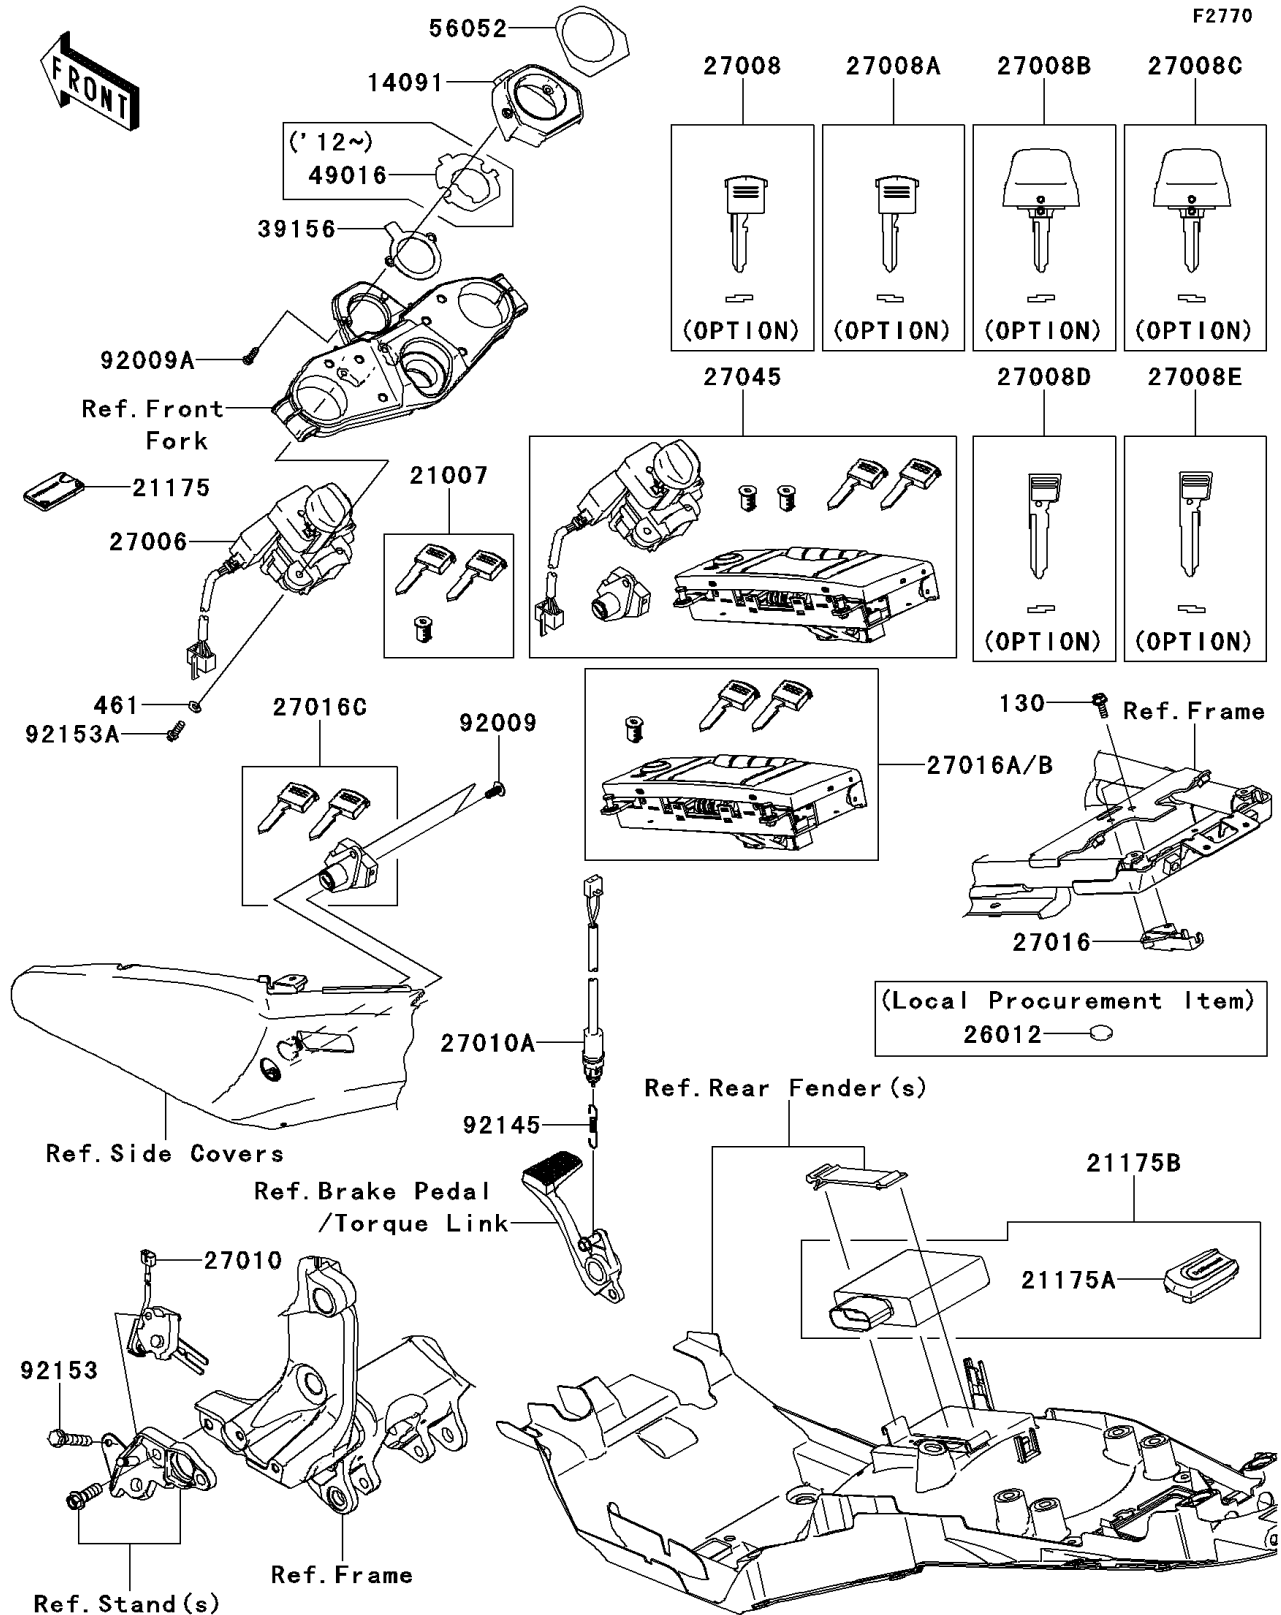

2012 CONCOURS® 14 ABS PARTS DIAGRAM

Ignition Switch/Locks/Reflectors

2012 CONCOURS® 14 ABS PARTS LIST

Ignition Switch/Locks/Reflectors

ITEM NAME	PART NUMBER	QUANTITY
BOLT-FLANGED,6X12 (Ref # 130)	130BA0612	2
WASHER-SPRING,6MM (Ref # 461)	461DA0600	2
COVER,KEY CYLINDER (Ref # 14091)	14091-0659	1
ROTOR,LOCK TANK CAP (Ref # 21007)	21007-5067	1
SPARE FOB KEY (Ref # 21175)	21175-0256	1
FOB KEY (Ref # 21175A)	21175-0296	1
CONTROL UNIT-ELECTRONIC (Ref # 21175B)	21175-0299	1
BATTERY,FOB KEY,CR2025 (Ref # 26012)		1
SWITCH-IGNITION (Ref # 27006)	27006-0074	1
KEY-LOCK,BLANK,#A (Ref # 27008)	27008-0048	1
KEY-LOCK,BLANK,#B (Ref # 27008A)	27008-0049	1
KEY-LOCK,BLANK,#A,MAIN SWITCH (Ref # 27008B)	27008-0050	1
KEY-LOCK,BLANK,#B,MAIN SWITCH (Ref # 27008C)	27008-0051	1
KEY-LOCK,BLANK,#A,SPARE FOB (Ref # 27008D)	27008-0062	1
KEY-LOCK,BLANK,#B,SPARE FOB (Ref # 27008E)	27008-0063	1
SWITCH,SIDE STAND (Ref # 27010)	27010-0064	1
SWITCH,REAR BRAKE (Ref # 27010A)	27010-1479	1
LOCK-ASSY,SEAT STRIKER (Ref # 27016)	27016-1115	1
LOCK-ASSY,SIDE BAG,LH (Ref # 27016A)	27016-5361	1
LOCK-ASSY,SIDE BAG,RH (Ref # 27016B)	27016-5362	1
LOCK-ASSY,SEAT (Ref # 27016C)	27016-5363	1
SWITCH-ASSY (Ref # 27045)	27045-5425	1
PAD,KEY CYLINDER (Ref # 39156)	39156-0319	1
COVER-SEAL,IG-SWITCH (Ref # 49016)	49016-0583	1
MARK,IGNITION SWITCH (Ref # 56052)	56052-1946	1
SCREW,TAPPING (Ref # 92009)	92009-1113	2
SCREW,TAPPING,5X16 (Ref # 92009A)	92009-1264	2
SPRING,REAR BRAKE SWITCH (Ref # 92145)	92145-0471	1
BOLT,FLANGED,6X30 (Ref # 92153)	92153-1425	1

2012 CONCOURS® 14 ABS PARTS LIST

Ignition Switch/Locks/Reflectors

ITEM NAME	PART NUMBER	QUANTITY
BOLT,TORX,6X16 (Ref # 92153A)	92153-1426	2