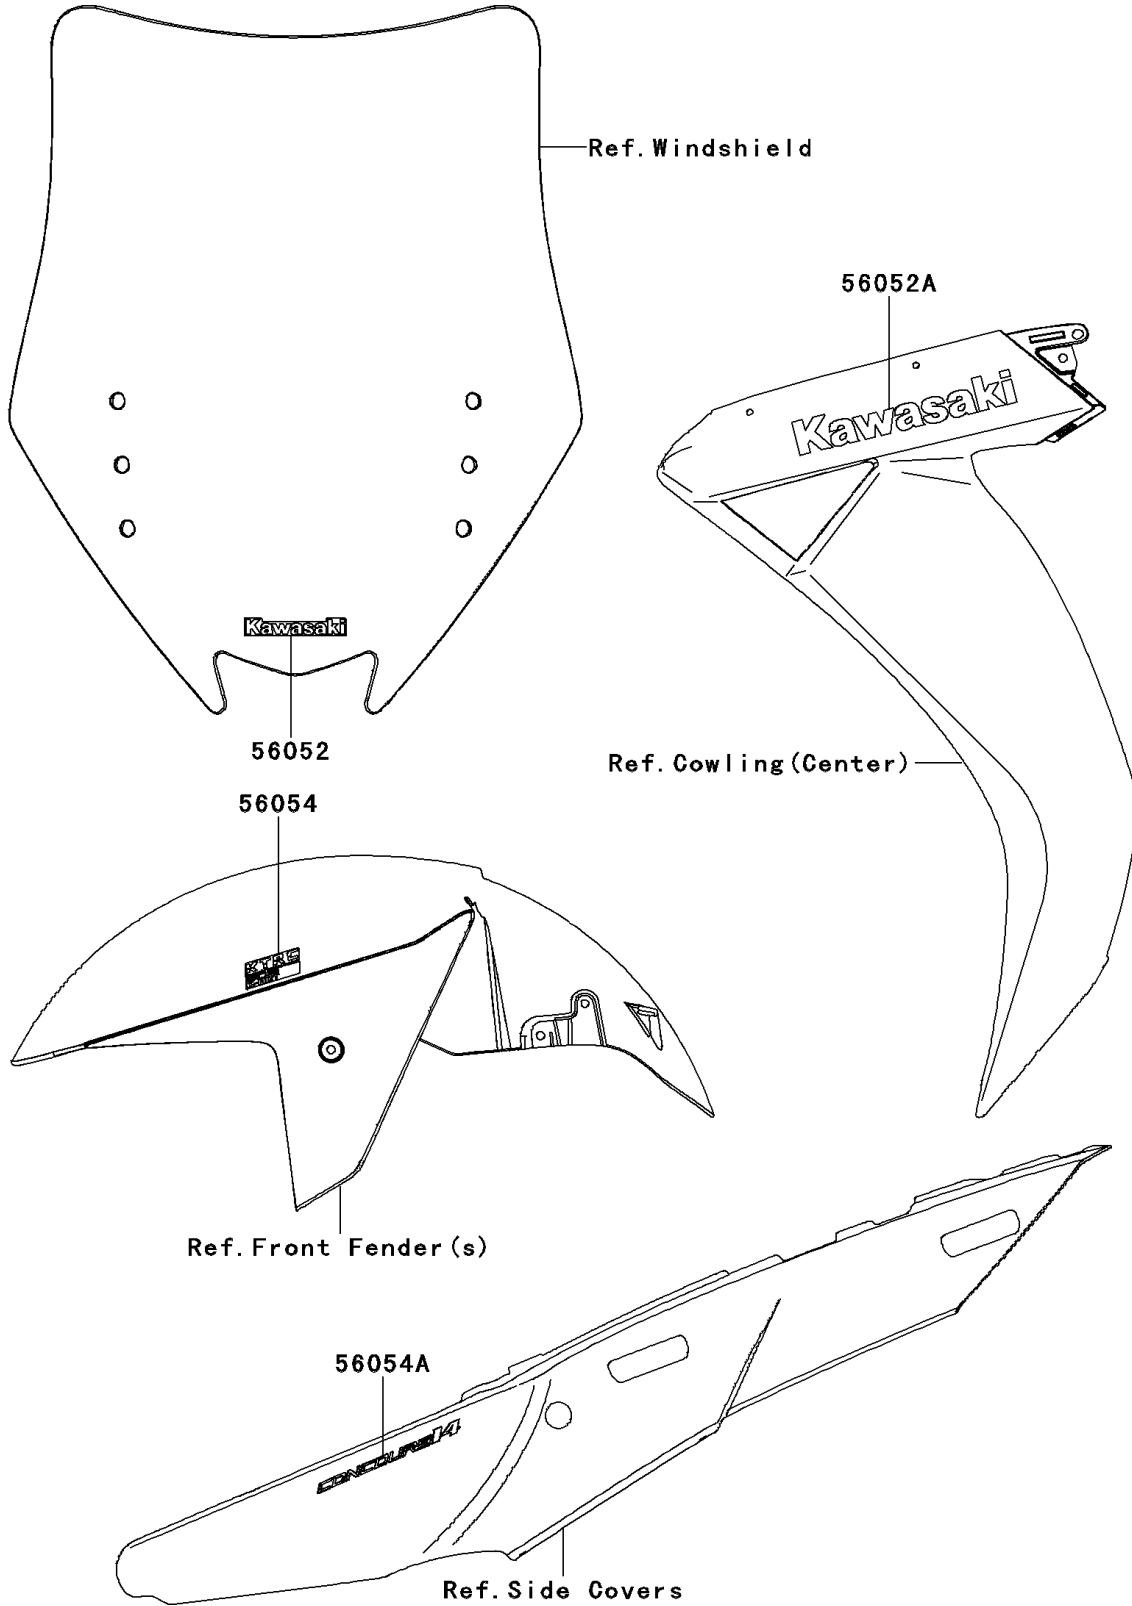

2010 Concours® 14 ABS PARTS DIAGRAM

Decals(Blue)(CAF)

F2861

2010 Concours® 14 ABS PARTS LIST

Decals(Blue)(CAF)

ITEM NAME	PART NUMBER	QUANTITY
MARK,KAWASAKI (Ref # 56052)	56052-0819	1
MARK,CNT COWLING,KAWASAKI (Ref # 56052A)	56052-0866	2
MARK,FRONT FENDER,KTRC (Ref # 56054)	56054-0592	2
MARK,SEAT COVER,CONCOURS14 (Ref # 56054A)	56054-0593	2