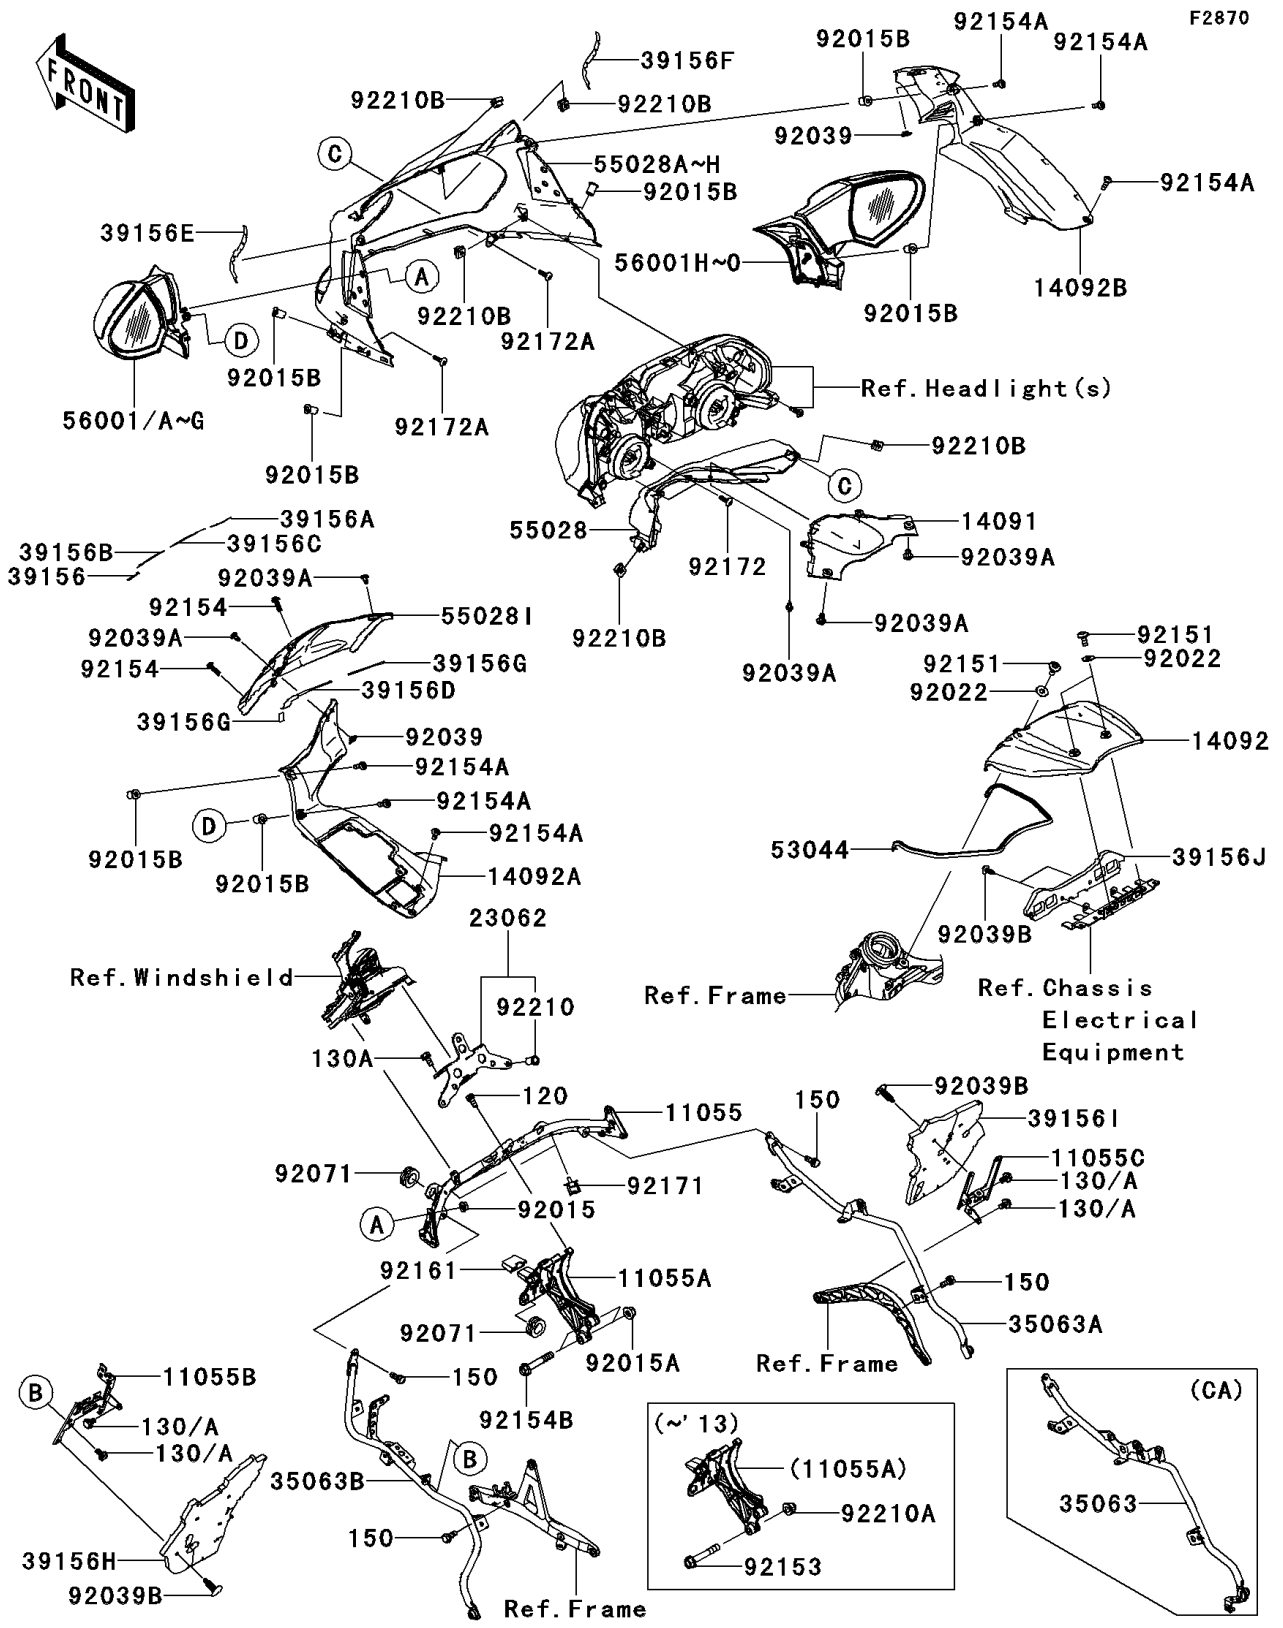

2010 Concours® 14 ABS PARTS DIAGRAM

Cowling(Upper)