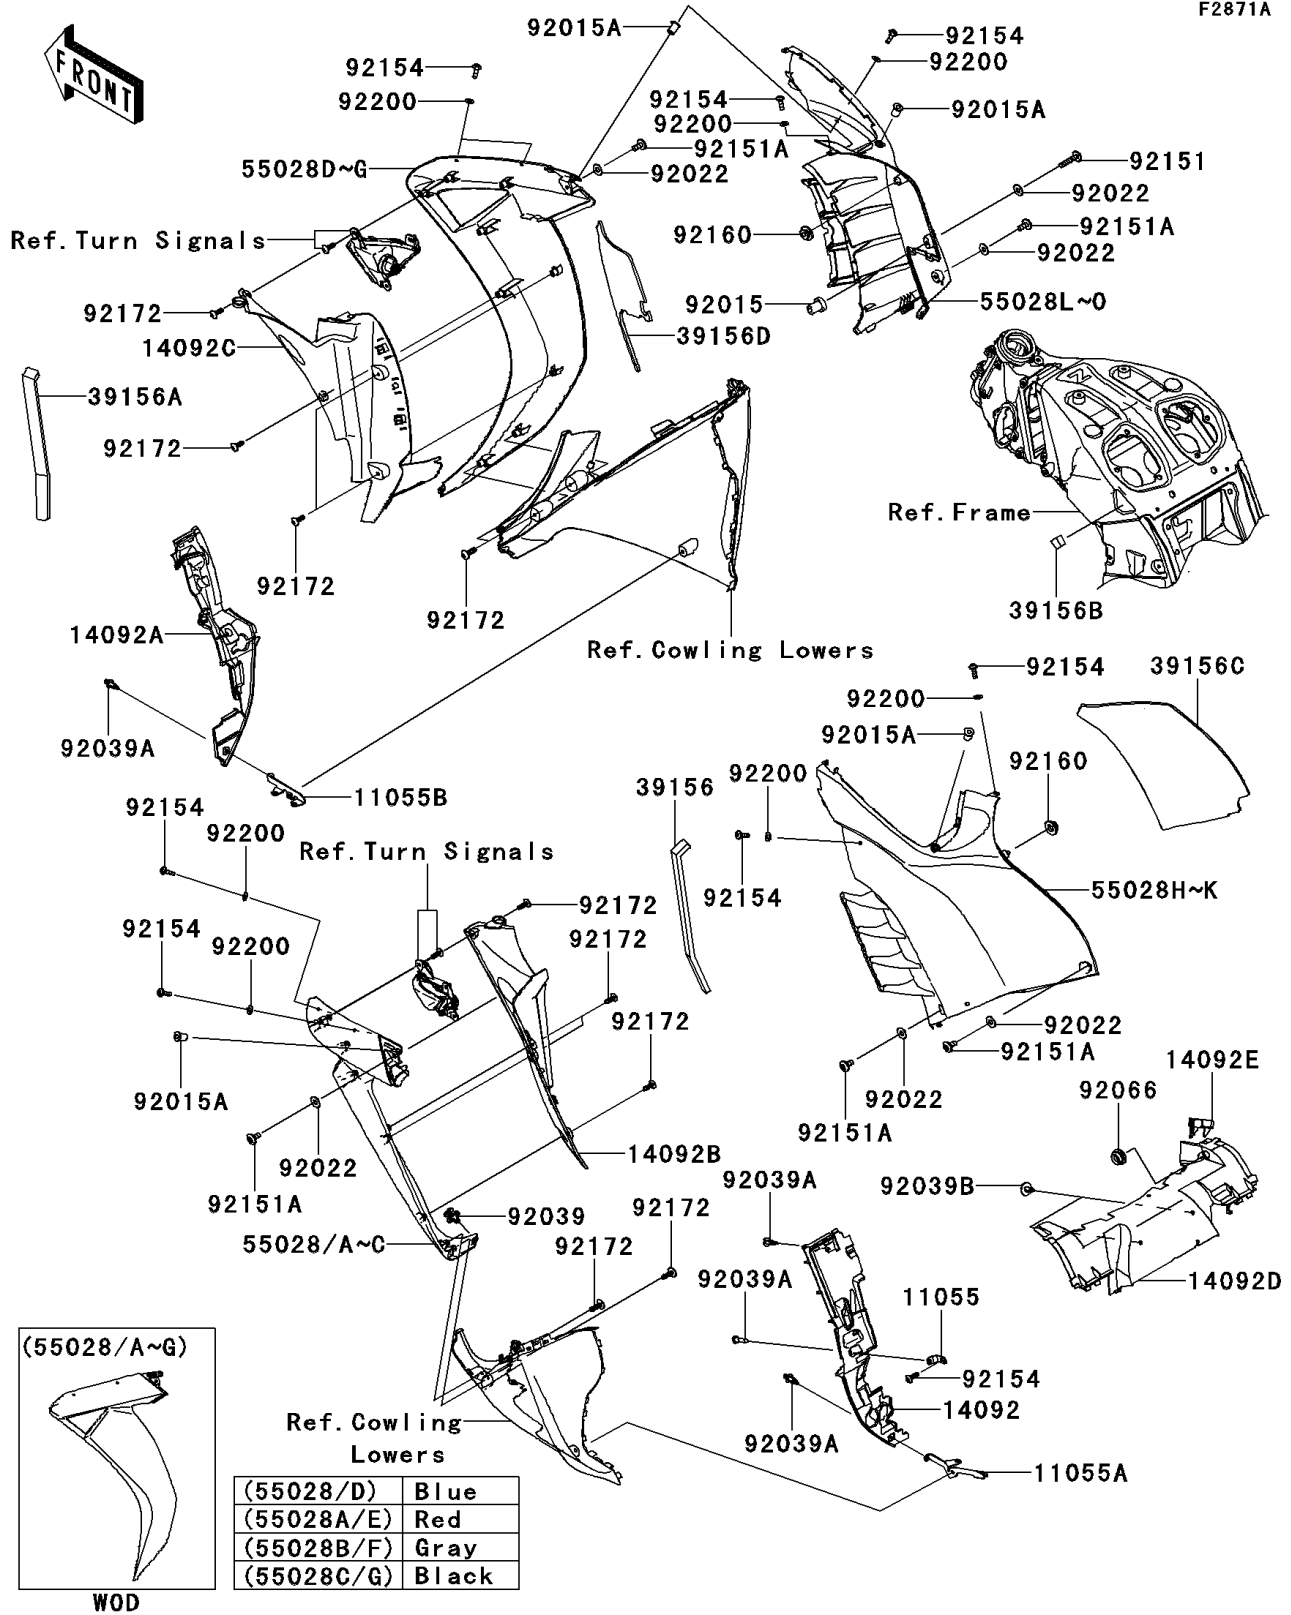

# 2014 CONCOURS® 14 ABS PARTS DIAGRAM

Cowling(Center)(CDF/CEF)

F2871A

# 2014 CONCOURS® 14 ABS PARTS LIST

Cowling(Center)(CDF/CEF)

ITEM NAME

PART NUMBER

QUANTITY

---