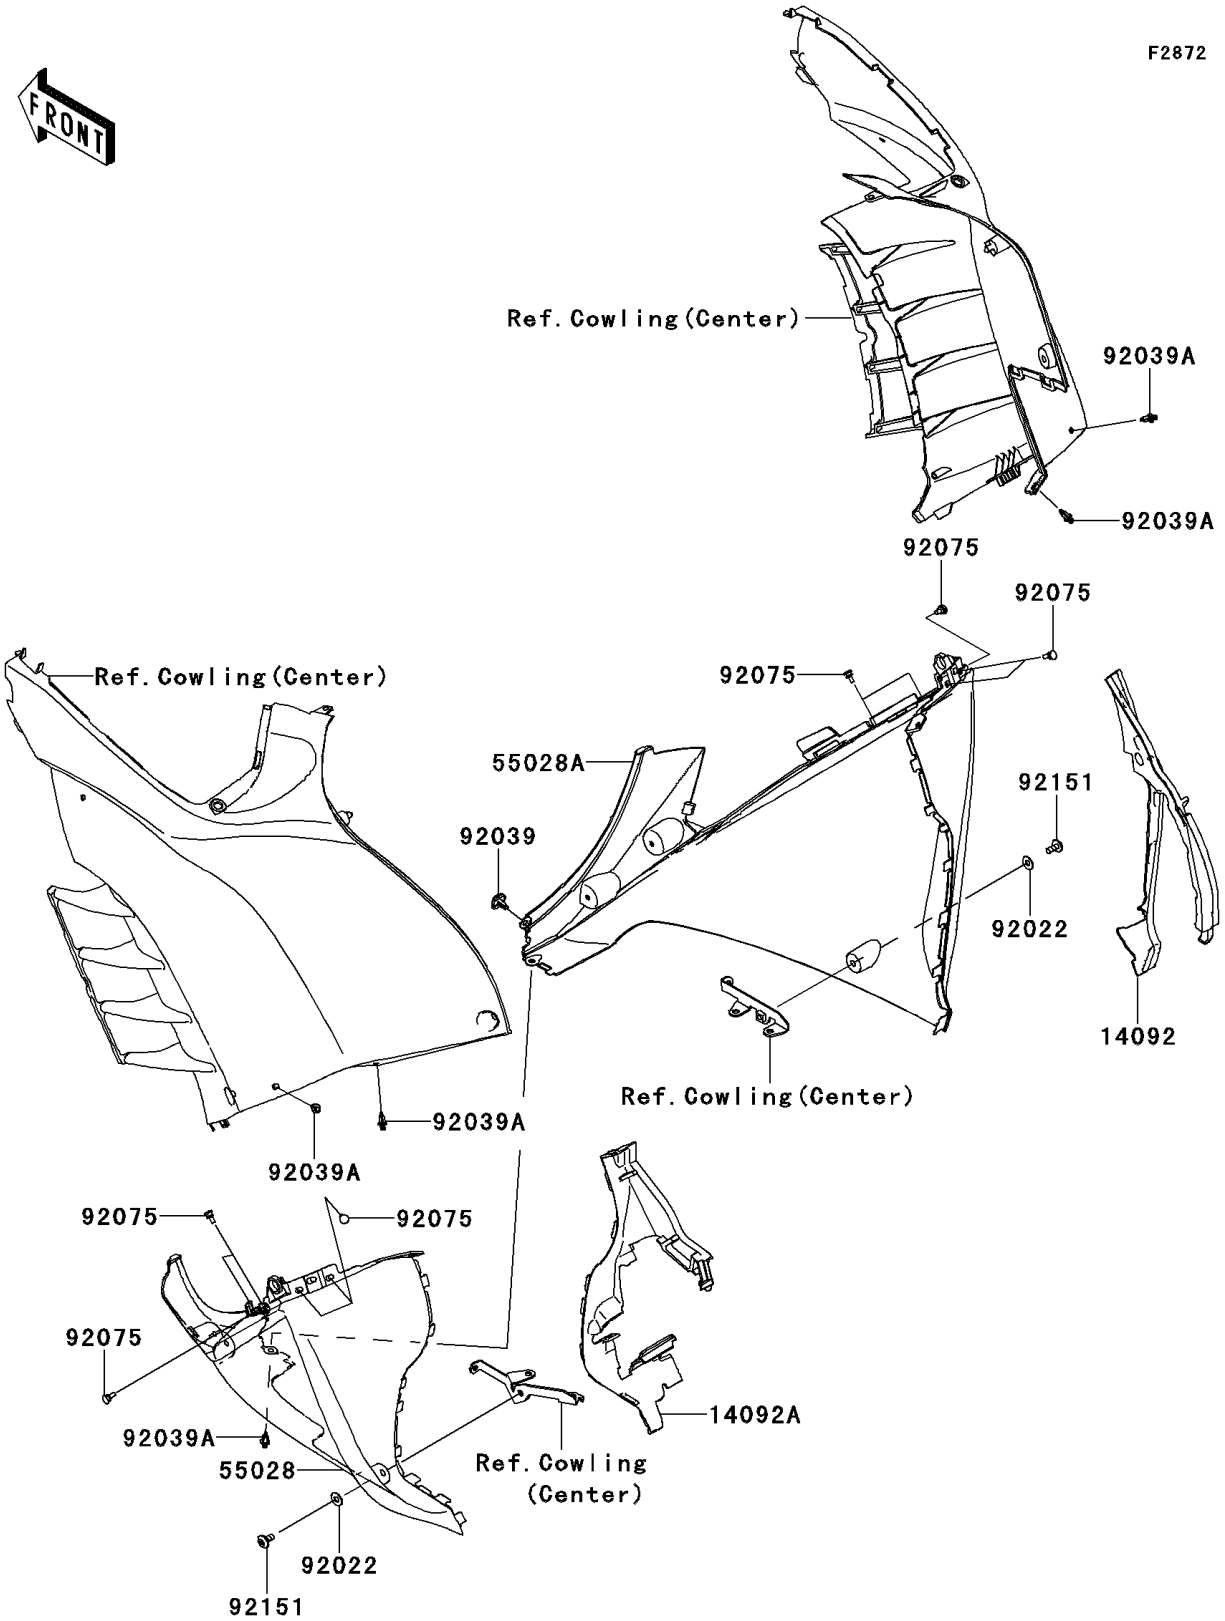

2010 Concours® 14 ABS PARTS DIAGRAM

Cowling Lower

2010 Concours® 14 ABS PARTS LIST

Cowling Lowers

ITEM NAME	PART NUMBER	QUANTITY
COVER,HEAT GUARD,LWR,RH (Ref # 14092)	14092-0101	1
COVER,HEAT GUARD,LWR,LH (Ref # 14092A)	14092-0139	1
COWLING,LWR,LH,F.S.BLACK (Ref # 55028)	55028-0330-18T	1
COWLING,LWR,RH,F.S.BLACK (Ref # 55028A)	55028-0331-18T	1
WASHER,6.5X16X1 (Ref # 92022)	92022-1143	2
RIVET,HOLE 8MM (Ref # 92039)	92039-0014	1
RIVET (Ref # 92039A)	92039-0051	5
DAMPER (Ref # 92075)	92075-1808	10
BOLT,SOCKET,6X14 (Ref # 92151)	92151-1654	2