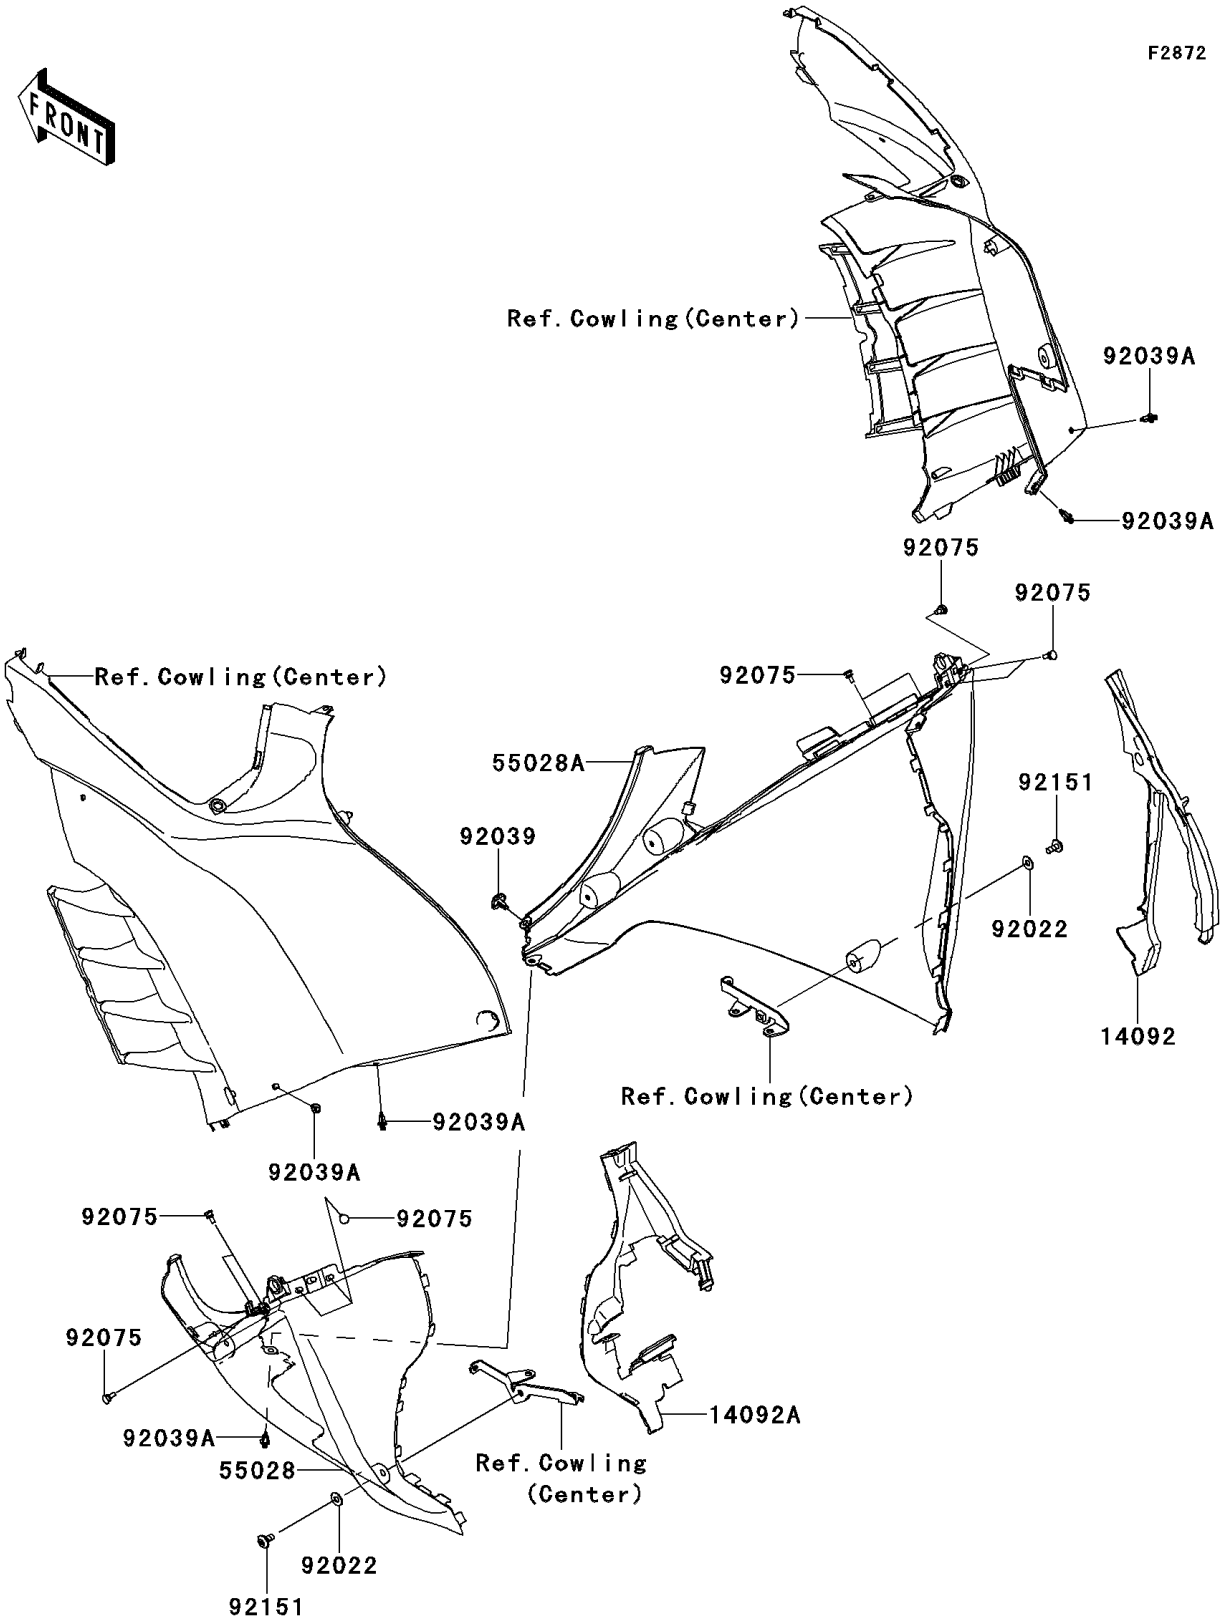

2011 CONCOURS® 14 ABS PARTS DIAGRAM

Cowling Lower

2011 CONCOURS® 14 ABS PARTS LIST

Cowling Lowers

ITEM NAME	PART NUMBER	QUANTITY
COVER,HEAT GUARD,LWR,RH (Ref # 14092)	14092-0101	1
COVER,HEAT GUARD,LWR,LH (Ref # 14092A)	14092-0139	1
COWLING,LWR,LH,F.S.BLACK (Ref # 55028)	55028-0330-18T	1
COWLING,LWR,RH,F.S.BLACK (Ref # 55028A)	55028-0331-18T	1
WASHER,6.5X16X1 (Ref # 92022)	92022-1143	2
RIVET,HOLE 8MM (Ref # 92039)	92039-0014	1
RIVET (Ref # 92039A)	92039-0051	5
DAMPER (Ref # 92075)	92075-1808	10
BOLT,SOCKET,6X14 (Ref # 92151)	92151-1654	2