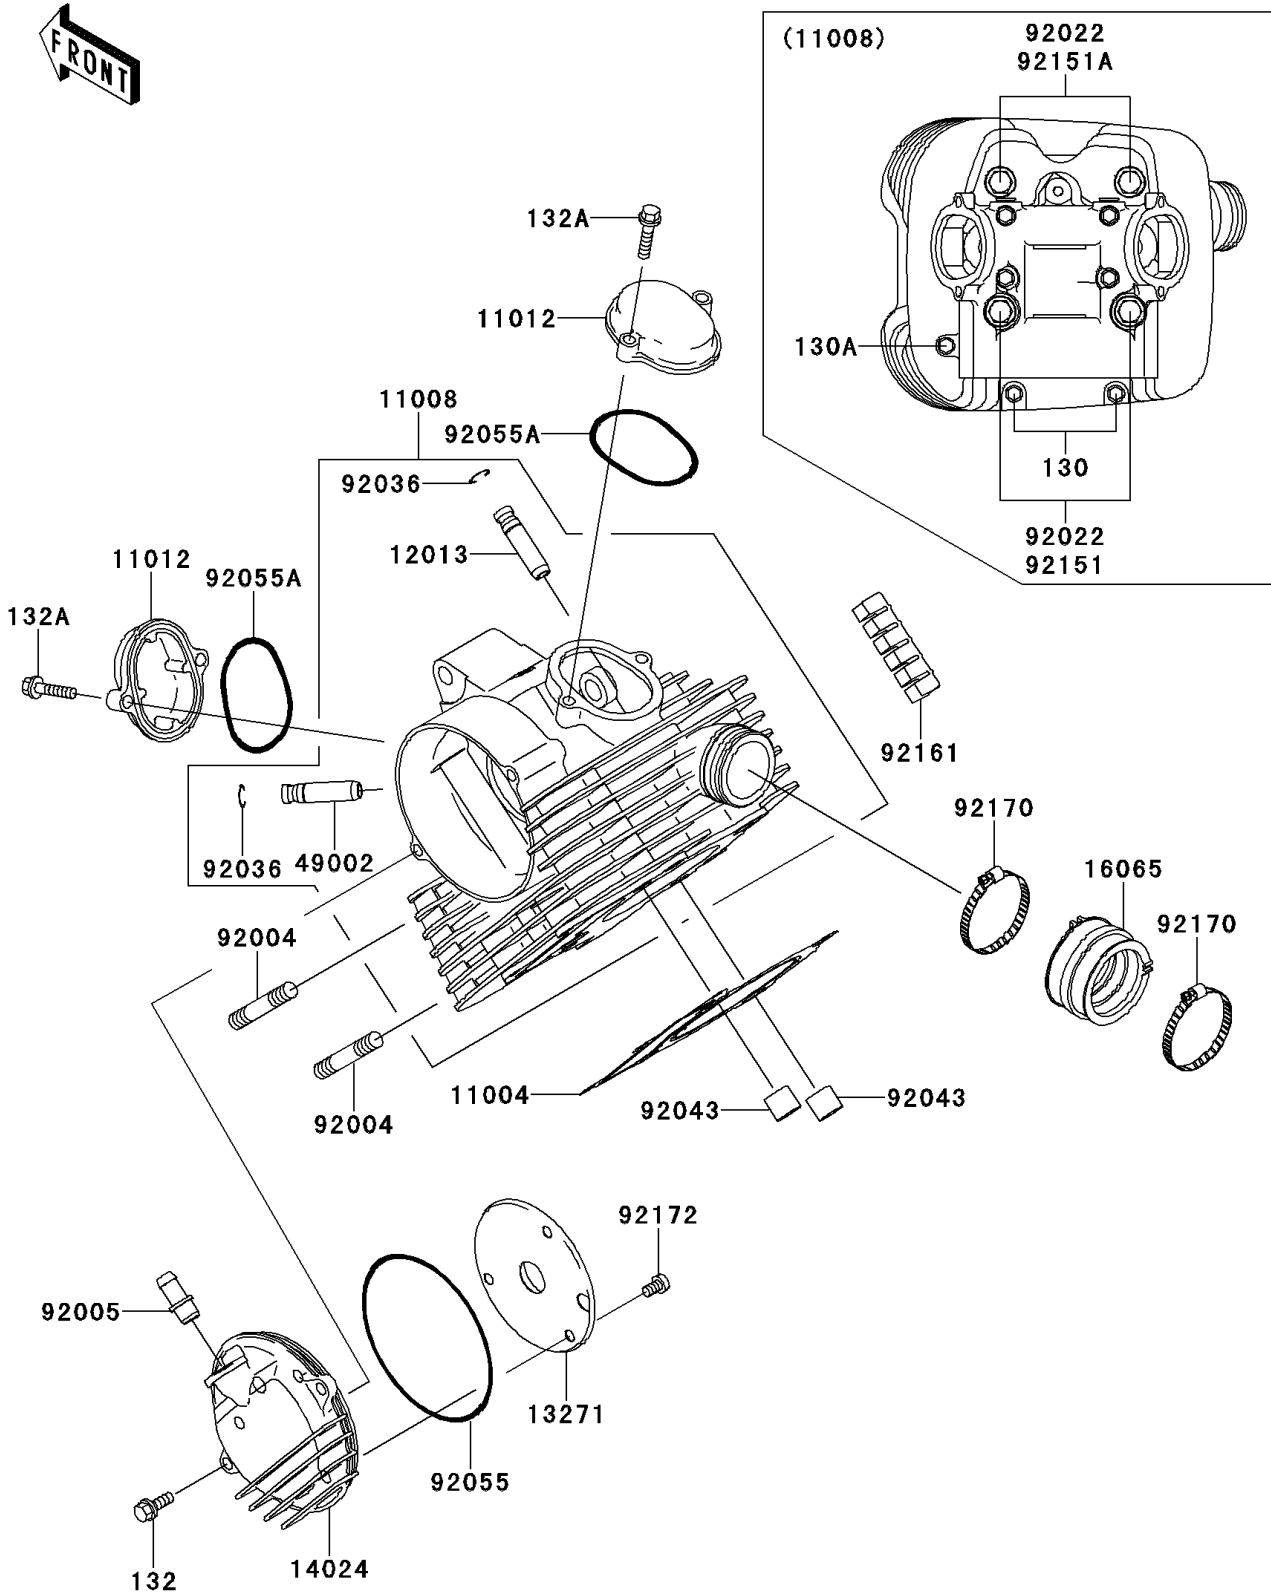

# 2012 PRAIRIE® 360 4x4 PARTS DIAGRAM

Cylinder Head

E1111

## 2012 PRAIRIE® 360 4x4 PARTS LIST

### Cylinder Head

ITEM NAME	PART NUMBER	QUANTITY
BOLT-FLANGED,6X130 (Ref # 130)	130CD06130	2
BOLT-FLANGED,6X90 (Ref # 130A)	130CD0690	1
BOLT-FLANGED-SMALL,6X16 (Ref # 132)	132BD0616	2
BOLT-FLANGED-SMALL,6X25 (Ref # 132A)	132BD0625	4
GASKET-HEAD (Ref # 11004)	11004-1379	1
HEAD-COMP-CYLINDER (Ref # 11008)	11008-1415	1
CAP,ROCKER ARM (Ref # 11012)	11012-1486	2
GUIDE-VALVE,INTAKE (Ref # 12013)	12013-009	1
PLATE,SPROCKET (Ref # 13271)	13271-1863	1
COVER,CAMSHAFT (Ref # 14024)	14024-1060	1
HOLDER-CARBURETOR (Ref # 16065)	16065-1379	1
GUIDE-VALVE,EXHAUST (Ref # 49002)	49002-1002	1
STUD,8X22 (Ref # 92004)	92004-1217	2
FITTING,BREATHER PIPE (Ref # 92005)	92005-1124	1
WASHER,11.5X20.5X1.6 (Ref # 92022)	92022-1720	4
RING-SNAP,VALVE GUIDE (Ref # 92036)	92036-023	2
PIN,13X16X14 (Ref # 92043)	92043-1608	2
RING-O,99X3.1 (Ref # 92055)	92055-107	1
RING-O,53.5X2.6 (Ref # 92055A)	92055-112	2
BOLT,11X245 (Ref # 92151)	92151-1961	2
BOLT,11X220 (Ref # 92151A)	92151-1962	2
DAMPER,CYLINDER (Ref # 92161)	92161-1312	4
CLAMP (Ref # 92170)	92170-1674	2
SCREW,6X10 (Ref # 92172)	92172-1076	3