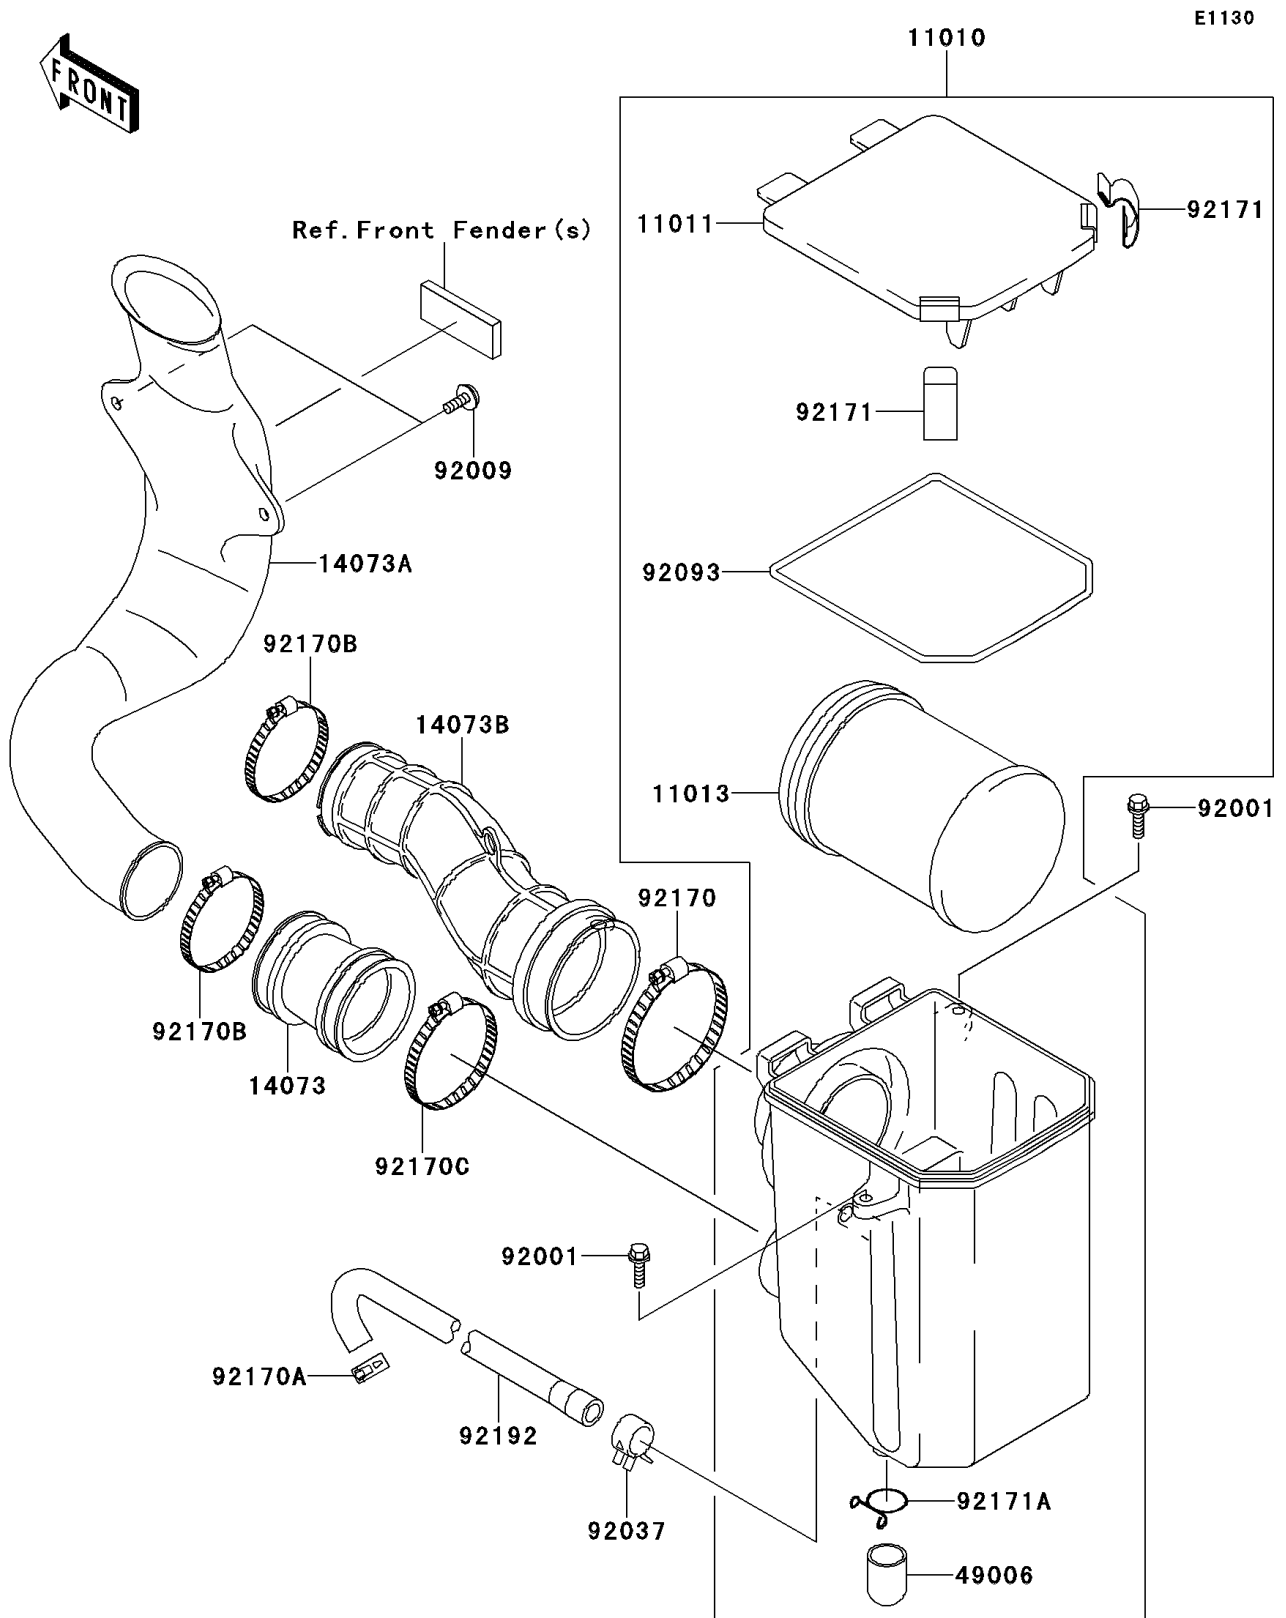

# 2012 PRAIRIE® 360 4x4 PARTS DIAGRAM

Air Cleaner

## 2012 PRAIRIE® 360 4x4 PARTS LIST

### Air Cleaner

ITEM NAME	PART NUMBER	QUANTITY
FILTER-ASSY-AIR (Ref # 11010)	11010-1766	1
CASE-AIR FILTER,UPP (Ref # 11011)	11011-1639	1
ELEMENT-AIR FILTER (Ref # 11013)	11013-1292	1
DUCT,A/C-INLET (Ref # 14073)	14073-1802	1
DUCT,INLET (Ref # 14073A)	14073-1803	1
DUCT,A/C-CARBURETOR (Ref # 14073B)	14073-1823	1
BOOT (Ref # 49006)	49006-1359	1
BOLT,WP,6X20 (Ref # 92001)	92001-1460	2
SCREW,TAPPING,6X16 (Ref # 92009)	92009-1166	2
CLAMP (Ref # 92037)	92037-1678	1
SEAL,AIR FILTER CASE (Ref # 92093)	92093-1550	1
CLAMP (Ref # 92170)	92170-1307	1
CLAMP (Ref # 92170A)	92170-1491	1
CLAMP (Ref # 92170B)	92170-1674	2
CLAMP (Ref # 92170C)	92170-1764	1
CLAMP,AIR FILTER CASE (Ref # 92171)	92171-1426	2
CLAMP (Ref # 92171A)	92171-1427	1
TUBE,AIR CLEANER (Ref # 92192)	92192-0752	1