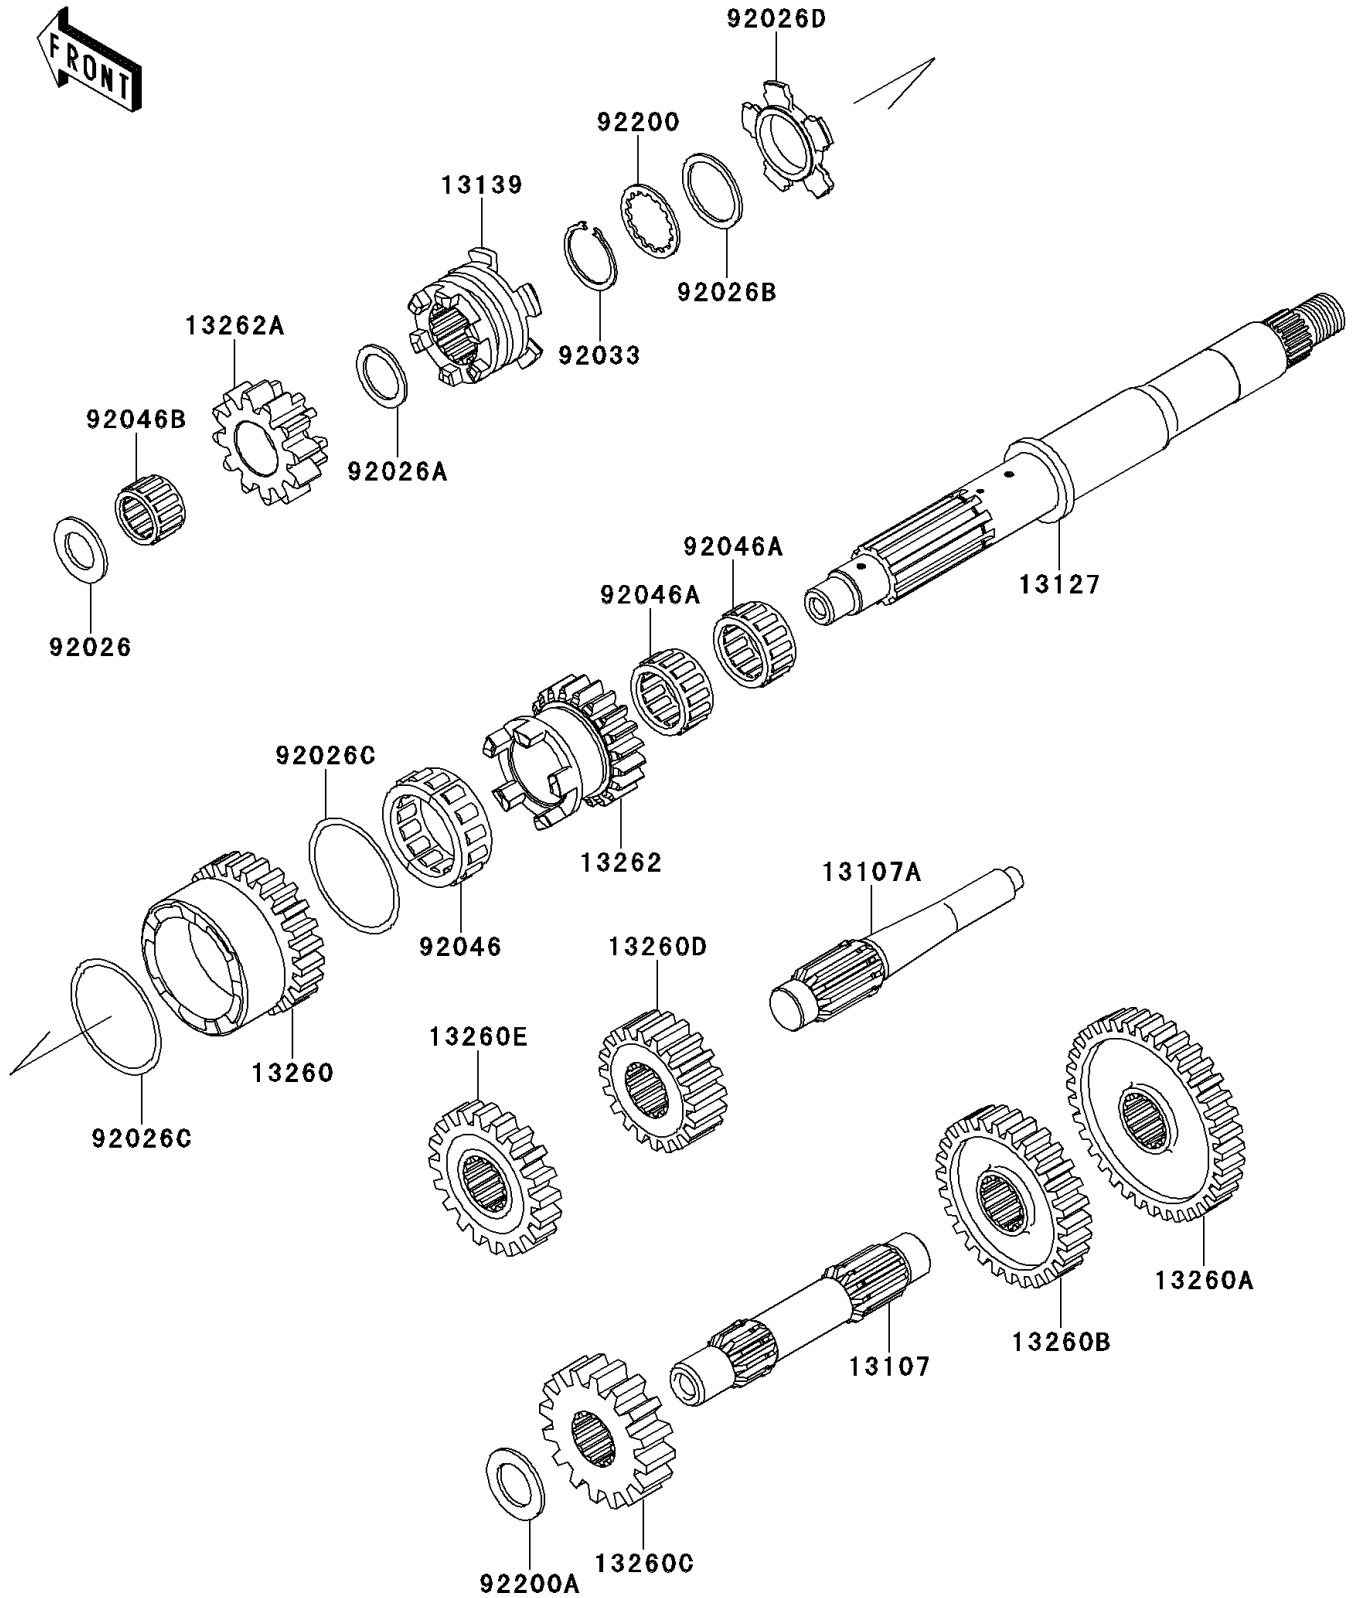

2011 PRAIRIE® 360 4x4 PARTS DIAGRAM

Transmission

E1361

2011 PRAIRIE® 360 4x4 PARTS LIST

Transmission

ITEM NAME	PART NUMBER	QUANTITY
SHAFT,COUNTER (Ref # 13107)	13107-0113	1
SHAFT,REVERSE,IDLE (Ref # 13107A)	13107-1437	1
SHAFT-TRANSMISSION INPUT (Ref # 13127)	13127-1304	1
SHIFTER (Ref # 13139)	13139-0003	1
GEAR,INPUT HIGH,26T (Ref # 13260)	13260-1867	1
GEAR,DRIVEN LOW,36T (Ref # 13260A)	13260-1869	1
GEAR,DRIVEN HIGH,30T (Ref # 13260B)	13260-1870	1
GEAR,OUTPUT DRIVE,18T (Ref # 13260C)	13260-1871	1
GEAR,OUTPUT REVERSE,16T (Ref # 13260D)	13260-1872	1
GEAR,DRIVEN REVERSE,16T (Ref # 13260E)	13260-1873	1
GEAR,INPUT LOW,20T (Ref # 13262)	13262-0234	1
GEAR,INPUT REVERSE,12T (Ref # 13262A)	13262-0235	1
SPACER,17.3X30X2.0 (Ref # 92026)	92026-1415	1
SPACER,21.2X29X1.6 (Ref # 92026A)	92026-1568	1
SPACER,28.2X34.5X1.6 (Ref # 92026B)	92026-1587	1
SPACER,48.2X54.3X1.0 (Ref # 92026C)	92026-1599	2
SPACER,HI&LOW (Ref # 92026D)	92026-1600	1
RING-SNAP,25.9X30.6X1.2 (Ref # 92033)	92033-1037	1
BEARING-NEEDLE,HIGH GEAR (Ref # 92046)	92046-1276	1
BEARING-NEEDLE,FWF-283317 (Ref # 92046A)	92046-1278	2
BEARING-NEEDLE,REVERSE GEAR (Ref # 92046B)	92046-1279	1
WASHER,28.5X34.0X1.5 (Ref # 92200)	92200-1240	1
WASHER,20.3X33X2.0 (Ref # 92200A)	92200-1351	1