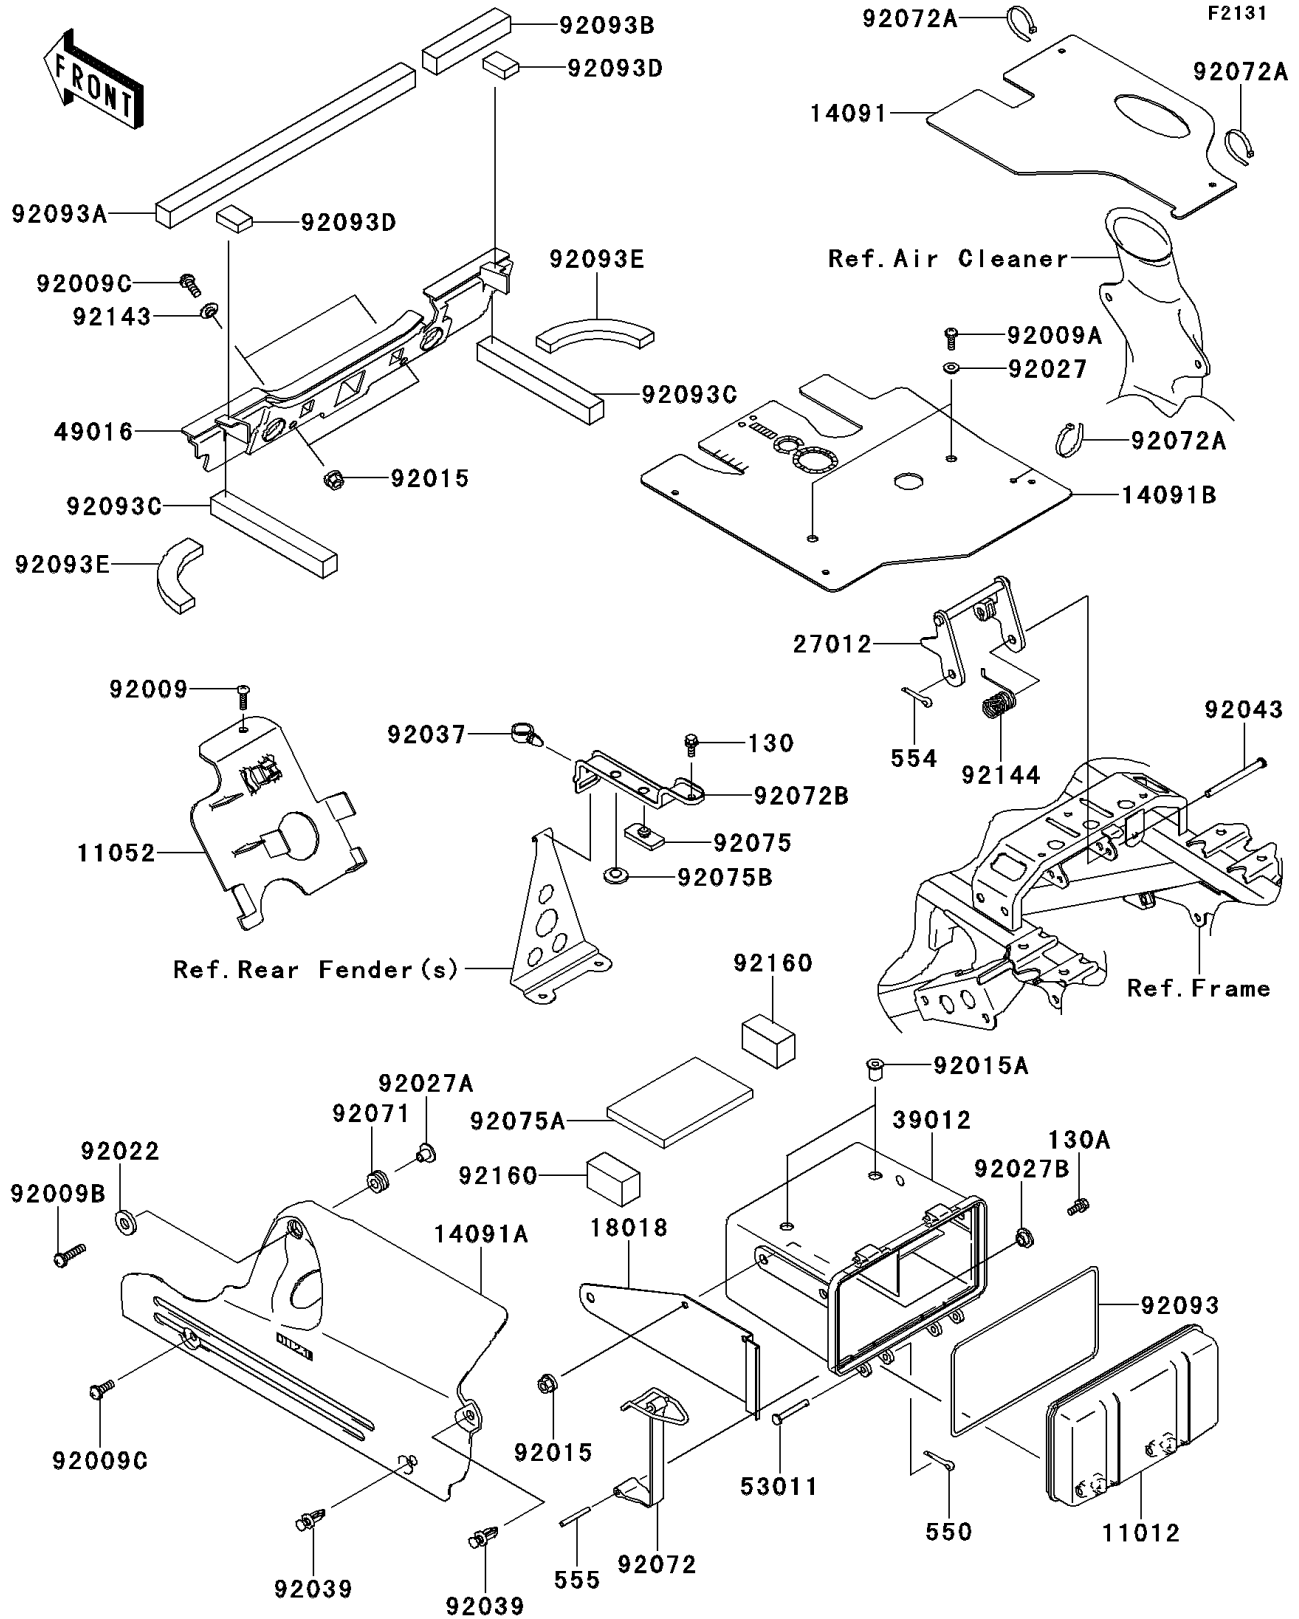

# 2011 PRAIRIE® 360 4x4 PARTS DIAGRAM

## Frame Fittings

### Frame Fittings

ITEM NAME	PART NUMBER	QUANTITY
CAP,STORAGE CASE (Ref # 11012)	11012-1951	1
BRACKET,ELECTRIC BASE (Ref # 11052)	11052-7529	1
COVER,CARBURETOR (Ref # 14091)	14091-7516	1
COVER,ENGINE,F.BLACK (Ref # 14091A)	14091-7524-6Z	1
COVER,CYLINDER HEAD BRACKET (Ref # 14091B)	14091-7526	1
PLATE-HEAT GUARD (Ref # 18018)	18018-7501	1
HOOK,SEAT (Ref # 27012)	27012-1381	1
CASE-STORAGE (Ref # 39012)	39012-7501	1
COVER-SEAL (Ref # 49016)	49016-1221	1
PIN,6X39 (Ref # 53011)	53011-006	2
SCREW,TAPPING,6X16 (Ref # 92009)	92009-1166	1
SCREW,TAPPING,5X10 (Ref # 92009A)	92009-1332	2
SCREW,6X25 (Ref # 92009B)	92009-1465	1
SCREW,6X16 (Ref # 92009C)	92009-1621	3
NUT,FLANGED,6MM,BLACK (Ref # 92015)	92015-1233	6
NUT (Ref # 92015A)	92015-1700	2
WASHER,7X18X1.2 (Ref # 92022)	92022-1545	1
COLLAR,L=4.6 (Ref # 92027)	92027-1168	2
COLLAR,FLANGED,L=12.1,BLACK (Ref # 92027A)	92027-1651	1
COLLAR,L=5.6 (Ref # 92027B)	92027-1933	4
CLAMP,HOSE (Ref # 92037)	92037-1827	1
RIVET (Ref # 92039)	92039-1229	2
PIN,6X77 (Ref # 92043)	92043-1367	1
GROMMET (Ref # 92071)	92071-3716	1
BAND,STORAGE CASE (Ref # 92072)	92072-0098	2
BAND,L=188 (Ref # 92072A)	92072-1239	6
BAND,BATTERY (Ref # 92072B)	92072-7501	1
DAMPER (Ref # 92075)	92075-1054	1
DAMPER,BATTERY (Ref # 92075A)	92075-1997	1

### Frame Fittings

ITEM NAME	PART NUMBER	QUANTITY
DAMPER,RUBBER (Ref # 92075B)	92075-261	1
SEAL (Ref # 92093)	92093-1570	1
SEAL (Ref # 92093A)	92093-1577	1
SEAL (Ref # 92093B)	92093-1578	1
SEAL (Ref # 92093C)	92093-1580	2
SEAL (Ref # 92093D)	92093-1581	2
SEAL (Ref # 92093E)	92093-1582	2
COLLAR (Ref # 92143)	92143-1087	2
SPRING,SEAT HOOK (Ref # 92144)	92144-1174	1
DAMPER (Ref # 92160)	92160-1744	2
BOLT-FLANGED,6X14 (Ref # 130)	130BB0614	1
BOLT-FLANGED,6X16 (Ref # 130A)	130BB0616	4
PIN-COTTER,2.0X12 (Ref # 550)	550AA2012	2
PIN-SNAP (Ref # 554)	554DA0600	1
PIN-SPRING (Ref # 555)	555A0436	2