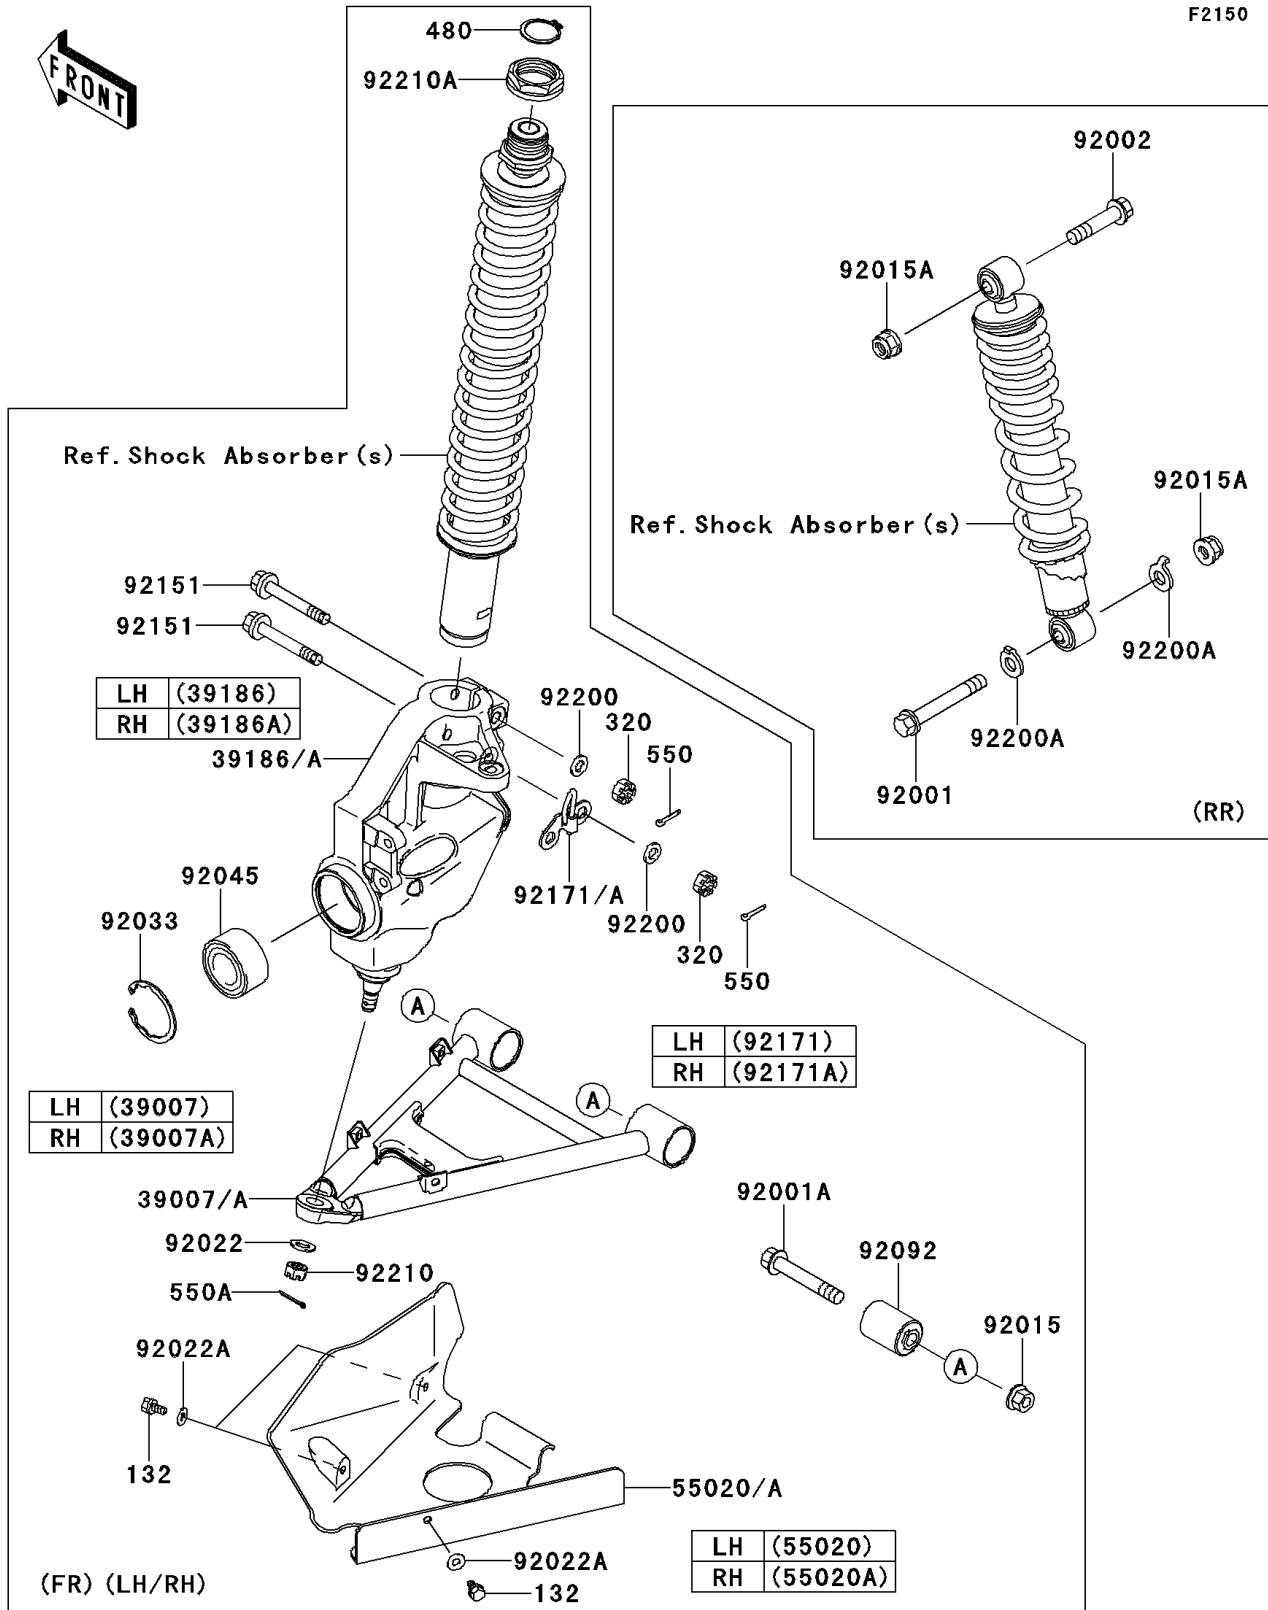

# 2012 PRAIRIE® 360 4x4 PARTS DIAGRAM

Suspension

F2150

## 2012 PRAIRIE® 360 4x4 PARTS LIST

### Suspension

ITEM NAME	PART NUMBER	QUANTITY
BOLT-FLANGED-SMALL,6X12 (Ref # 132)	132BB0612	6
NUT-CASTLE (Ref # 320)	320BA1000	4
CIRCLIP-TYPE-C,32MM (Ref # 480)	480J3200	2
PIN-COTTER,2.0X15 (Ref # 550)	550AA2015	4
PIN-COTTER,3.0X25 (Ref # 550A)	550AA3025	2
ARM-SUSP,LH (Ref # 39007)	39007-0053	1
ARM-SUSP,RH (Ref # 39007A)	39007-0054	1
KNUCKLE ASSY,FR,LH (Ref # 39186)	39186-0043	1
KNUCKLE ASSY,FR,RH (Ref # 39186A)	39186-0044	1
GUARD,FRONT AXLE,LH (Ref # 55020)	55020-1768	1
GUARD,FRONT AXLE,RH (Ref # 55020A)	55020-1769	1
BOLT,FLANGED,12X88 (Ref # 92001)	92001-1693	1
BOLT,FLANGED,12X75 (Ref # 92001A)	92001-1986	4
BOLT,FLANGED,12X55 (Ref # 92002)	92002-1840	1
NUT,12MM (Ref # 92015)	92015-1426	4
NUT,FLANGED,LOCK,12MM (Ref # 92015A)	92015-1617	2
WASHER,12.3X22X1.6 (Ref # 92022)	92022-1065	2
WASHER,7X16X1.2 (Ref # 92022A)	92022-1344	6
RING-SNAP,55MM (Ref # 92033)	92033-1274	2
BEARING-BALL,30BWD08ACA13 (Ref # 92045)	92045-0095	2
BUSHING-RUBBER (Ref # 92092)	92092-7501	4
BOLT,FLANGED,10X70 (Ref # 92151)	92151-1879	4
CLAMP,LH (Ref # 92171)	92171-1499	1
CLAMP,RH (Ref # 92171A)	92171-1500	1
WASHER,10.5X19X2.3 (Ref # 92200)	92200-1042	4
WASHER,CLAW,12.7X25.4X3.4 (Ref # 92200A)	92200-7501	2
NUT,CASTLE,12MM (Ref # 92210)	92210-0395	2
NUT,35MM (Ref # 92210A)	92210-1066	2