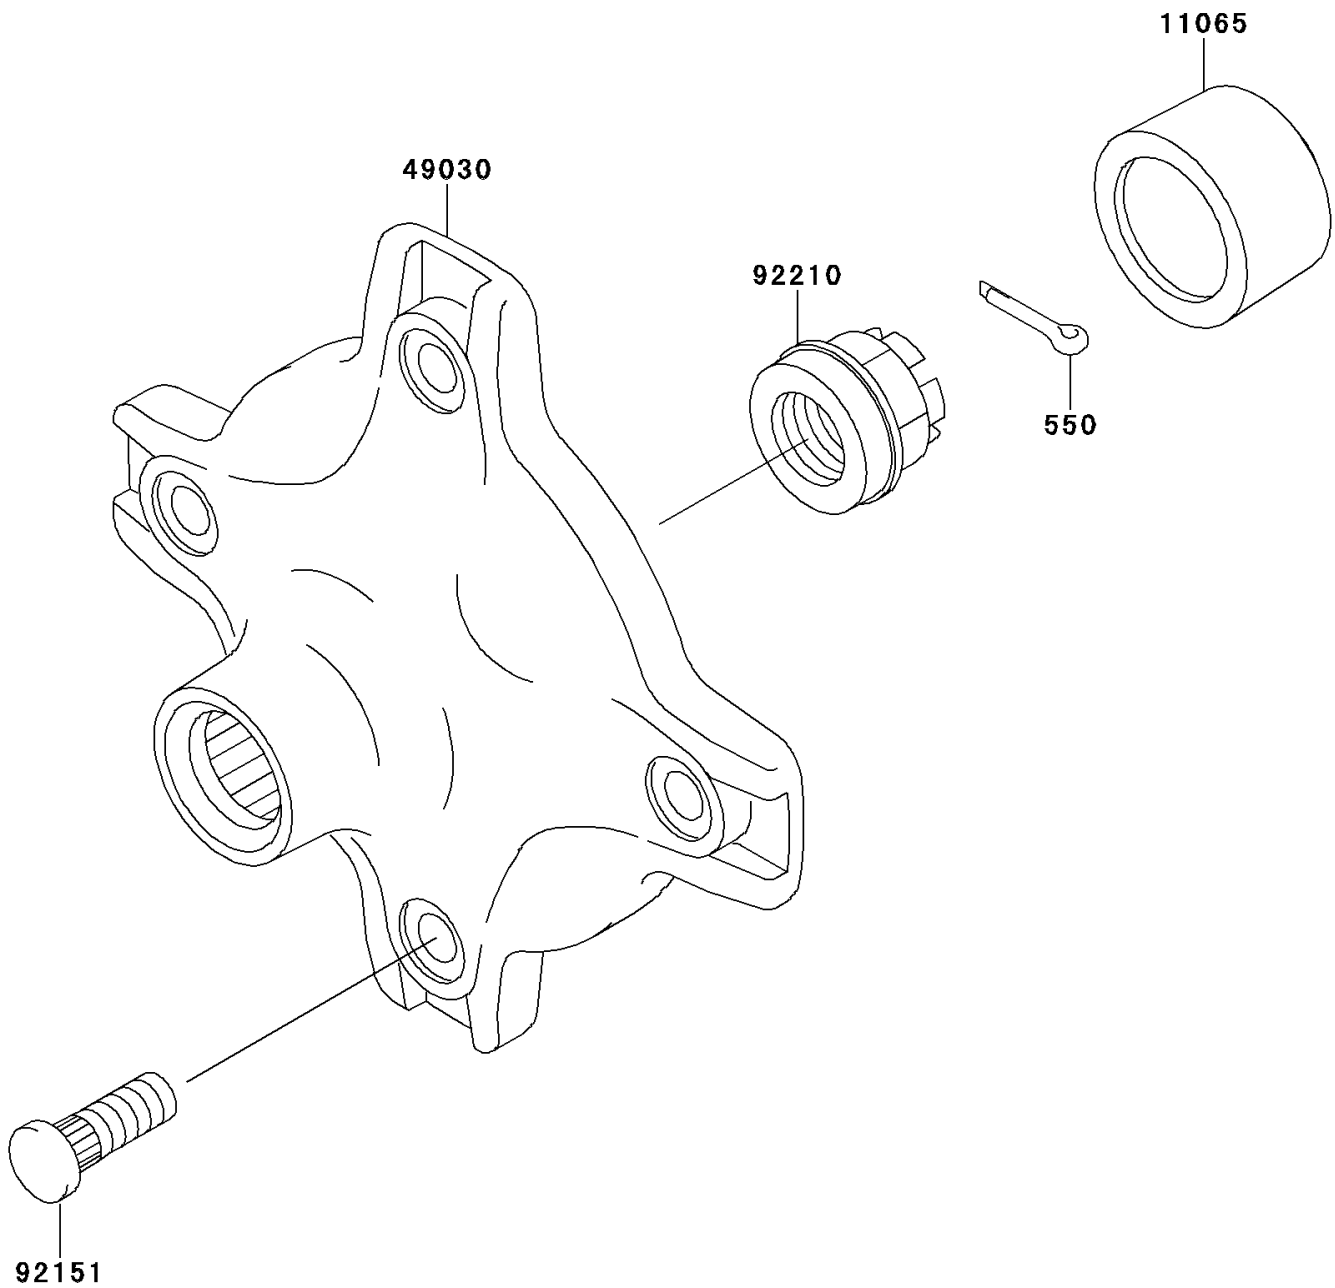

2011 PRAIRIE® 360 4x4 PARTS DIAGRAM

Rear Hub

F2240

2011 PRAIRIE® 360 4x4 PARTS LIST

Rear Hub

ITEM NAME	PART NUMBER	QUANTITY
PIN-COTTER,4.0X25 (Ref # 550)	550AA4025	2
CAP,WHEEL (Ref # 11065)	11065-1153	2
HUB,RR (Ref # 49030)	49030-7507	2
BOLT,10X29.5 (Ref # 92151)	92151-1392	8
NUT,CASTLE,20MM (Ref # 92210)	92210-1381	2