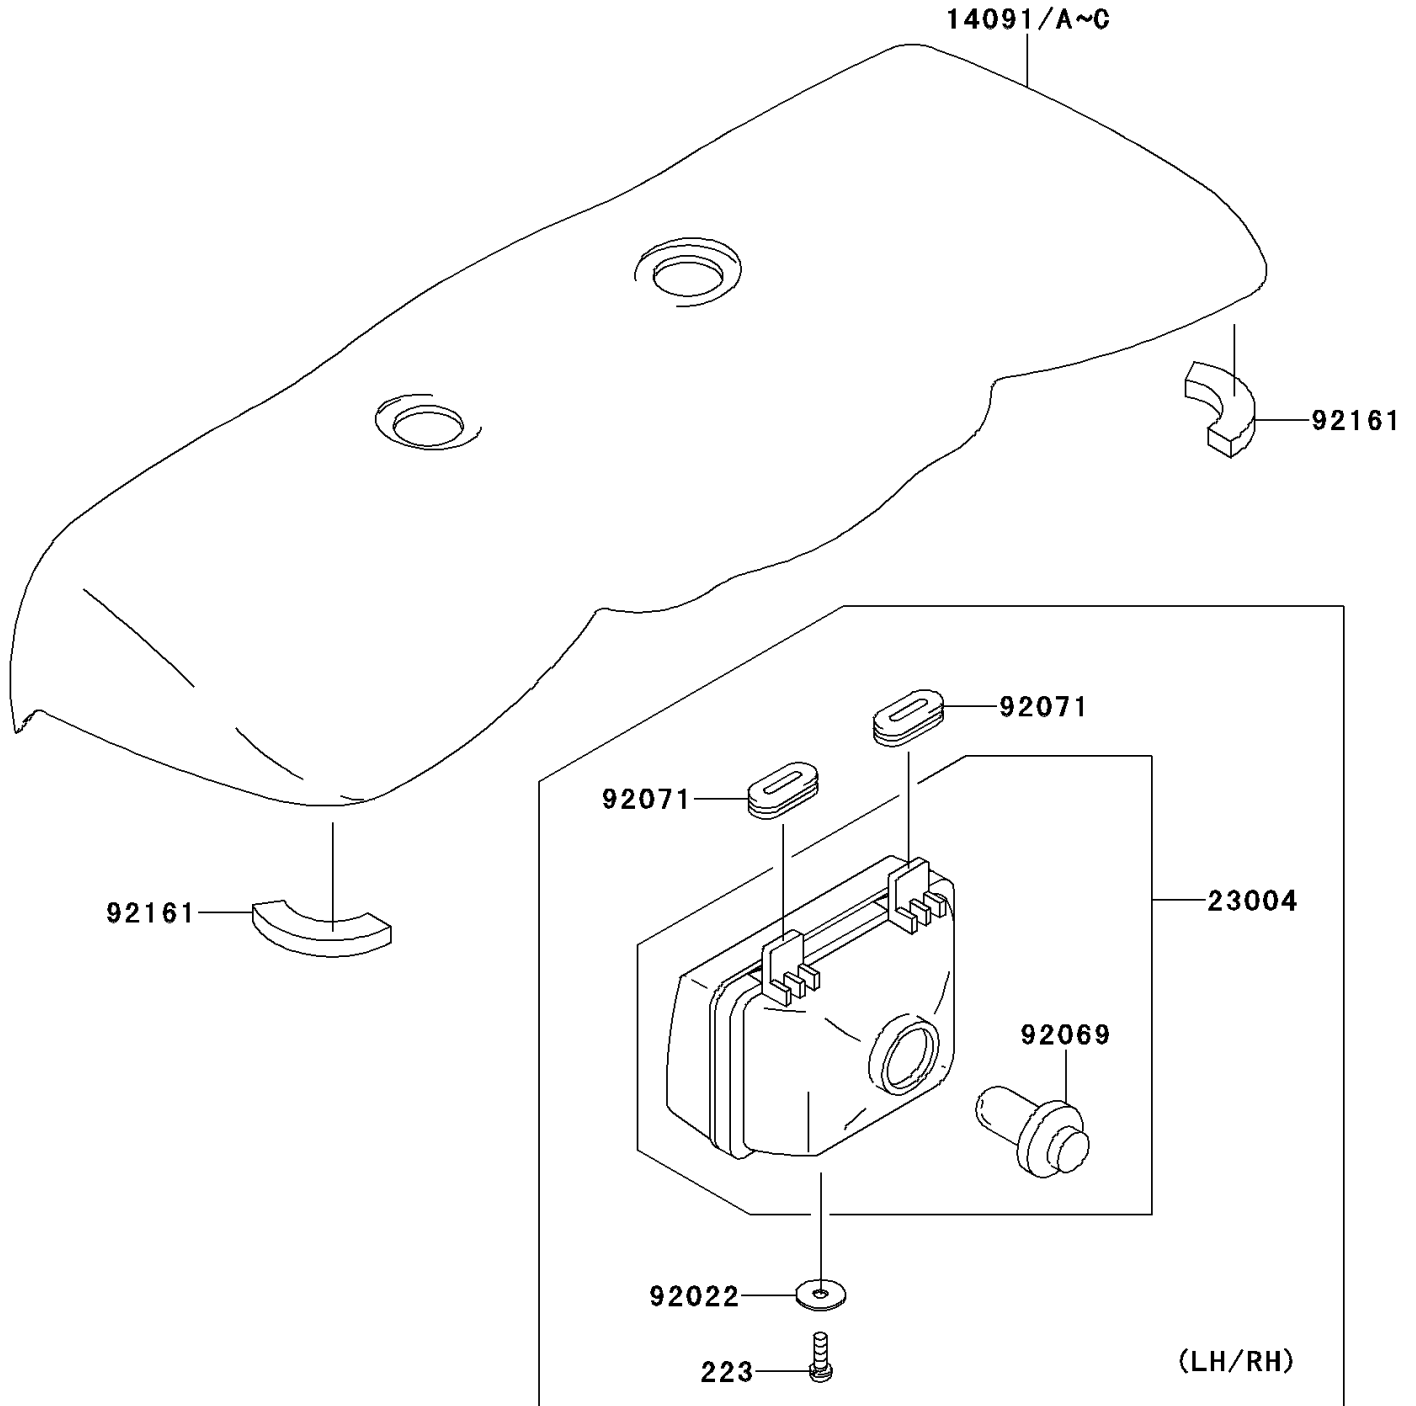

2012 PRAIRIE® 360 4x4 PARTS DIAGRAM

Headlight(s)

F2710

2012 PRAIRIE® 360 4x4 PARTS LIST

Headlight(s)

ITEM NAME	PART NUMBER	QUANTITY
SCREW-PAN-WS-CROS,4X14 (Ref # 223)	223AA0414	2
COVER,HEAD LAMP,A.RED (Ref # 14091)	14091-7502-260	1
COVER,HEAD LAMP,S.GREEN (Ref # 14091B)	14091-7502-31R	1
LAMP-HEAD (Ref # 23004)	23004-7501	2
WASHER,4.5X16X1 (Ref # 92022)	92022-1950	2
BULB,12V 30/30W (Ref # 92069)	92069-7501	2
GROMMET (Ref # 92071)	92071-7501	4
DAMPER (Ref # 92161)	92161-7506	2