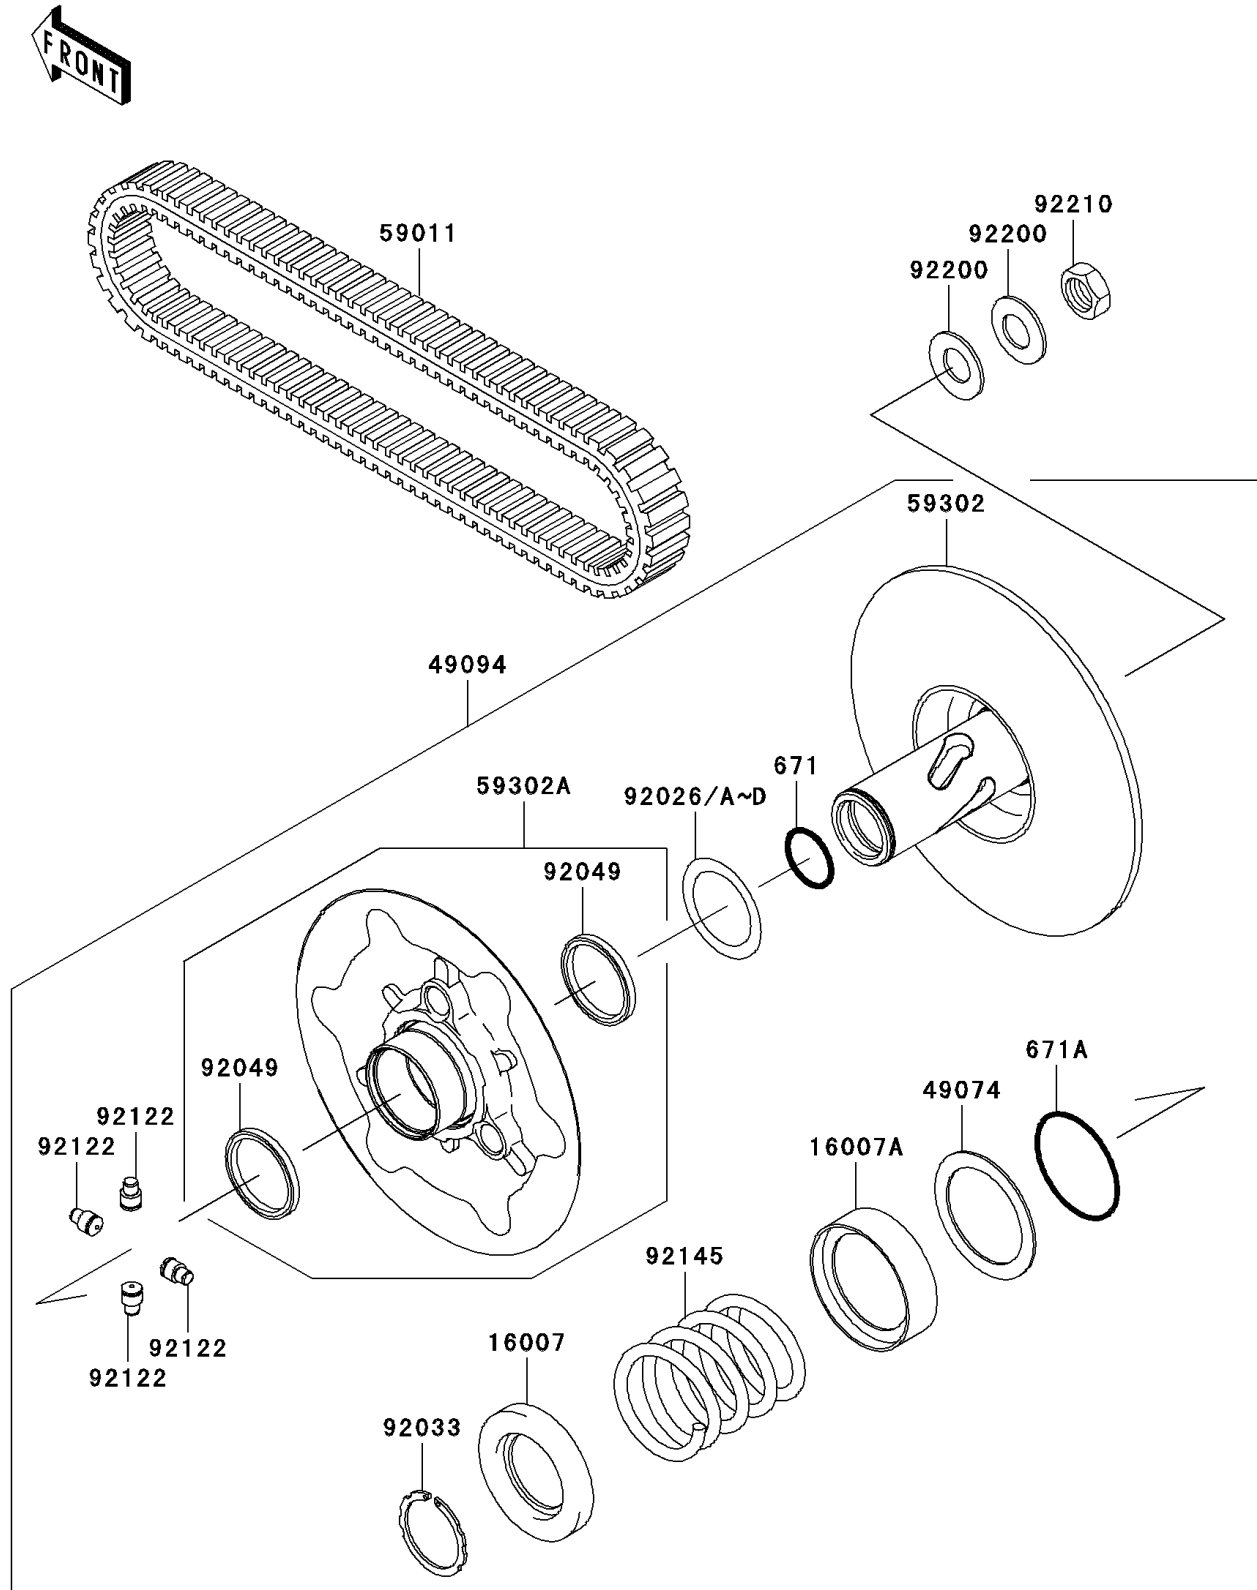

2011 PRAIRIE® 360 4x4 Realtree® APG™ HD® PARTS DIAGRAM

Driven Converter/Drive Belt

E1392

2011 PRAIRIE® 360 4x4 Realtree® APG™ HD® PARTS LIST

Driven Converter/Drive Belt

ITEM NAME	PART NUMBER	QUANTITY
O RING (Ref # 671)	671D2530	1
O RING (Ref # 671A)	671D2550	1
SEAT-SPRING (Ref # 16007)	16007-1203	1
SEAT-SPRING,SHEAVE MOVABLE (Ref # 16007A)	16007-1221	1
PLATE-THRUST (Ref # 49074)	49074-1055	1
CONVERTER-ASSY-DRIVEN (Ref # 49094)	49094-0028	1
BELT (Ref # 59011)	59011-0003	1
SHEAVE-COMP,FIXED (Ref # 59302)	59302-0019	1
SHEAVE-COMP,MOVABLE (Ref # 59302A)	59302-0020	1
SPACER,T=0.30 (Ref # 92026)	92026-0034	AR
SPACER,T=1.00 (Ref # 92026A)	92026-1565	AR
SPACER,T=0.60 (Ref # 92026B)	92026-1569	AR
SPACER,T=1.40 (Ref # 92026C)	92026-1570	AR
SPACER,T=0.80 (Ref # 92026D)	92026-1617	AR
RING-SNAP (Ref # 92033)	92033-1317	1
SEAL-OIL (Ref # 92049)	92049-1528	2
ROLLER (Ref # 92122)	92122-1209	4
SPRING,PURPLE (Ref # 92145)	92145-1499	1
WASHER (Ref # 92200)	92200-1505	2
NUT,18MM (Ref # 92210)	92210-1367	1