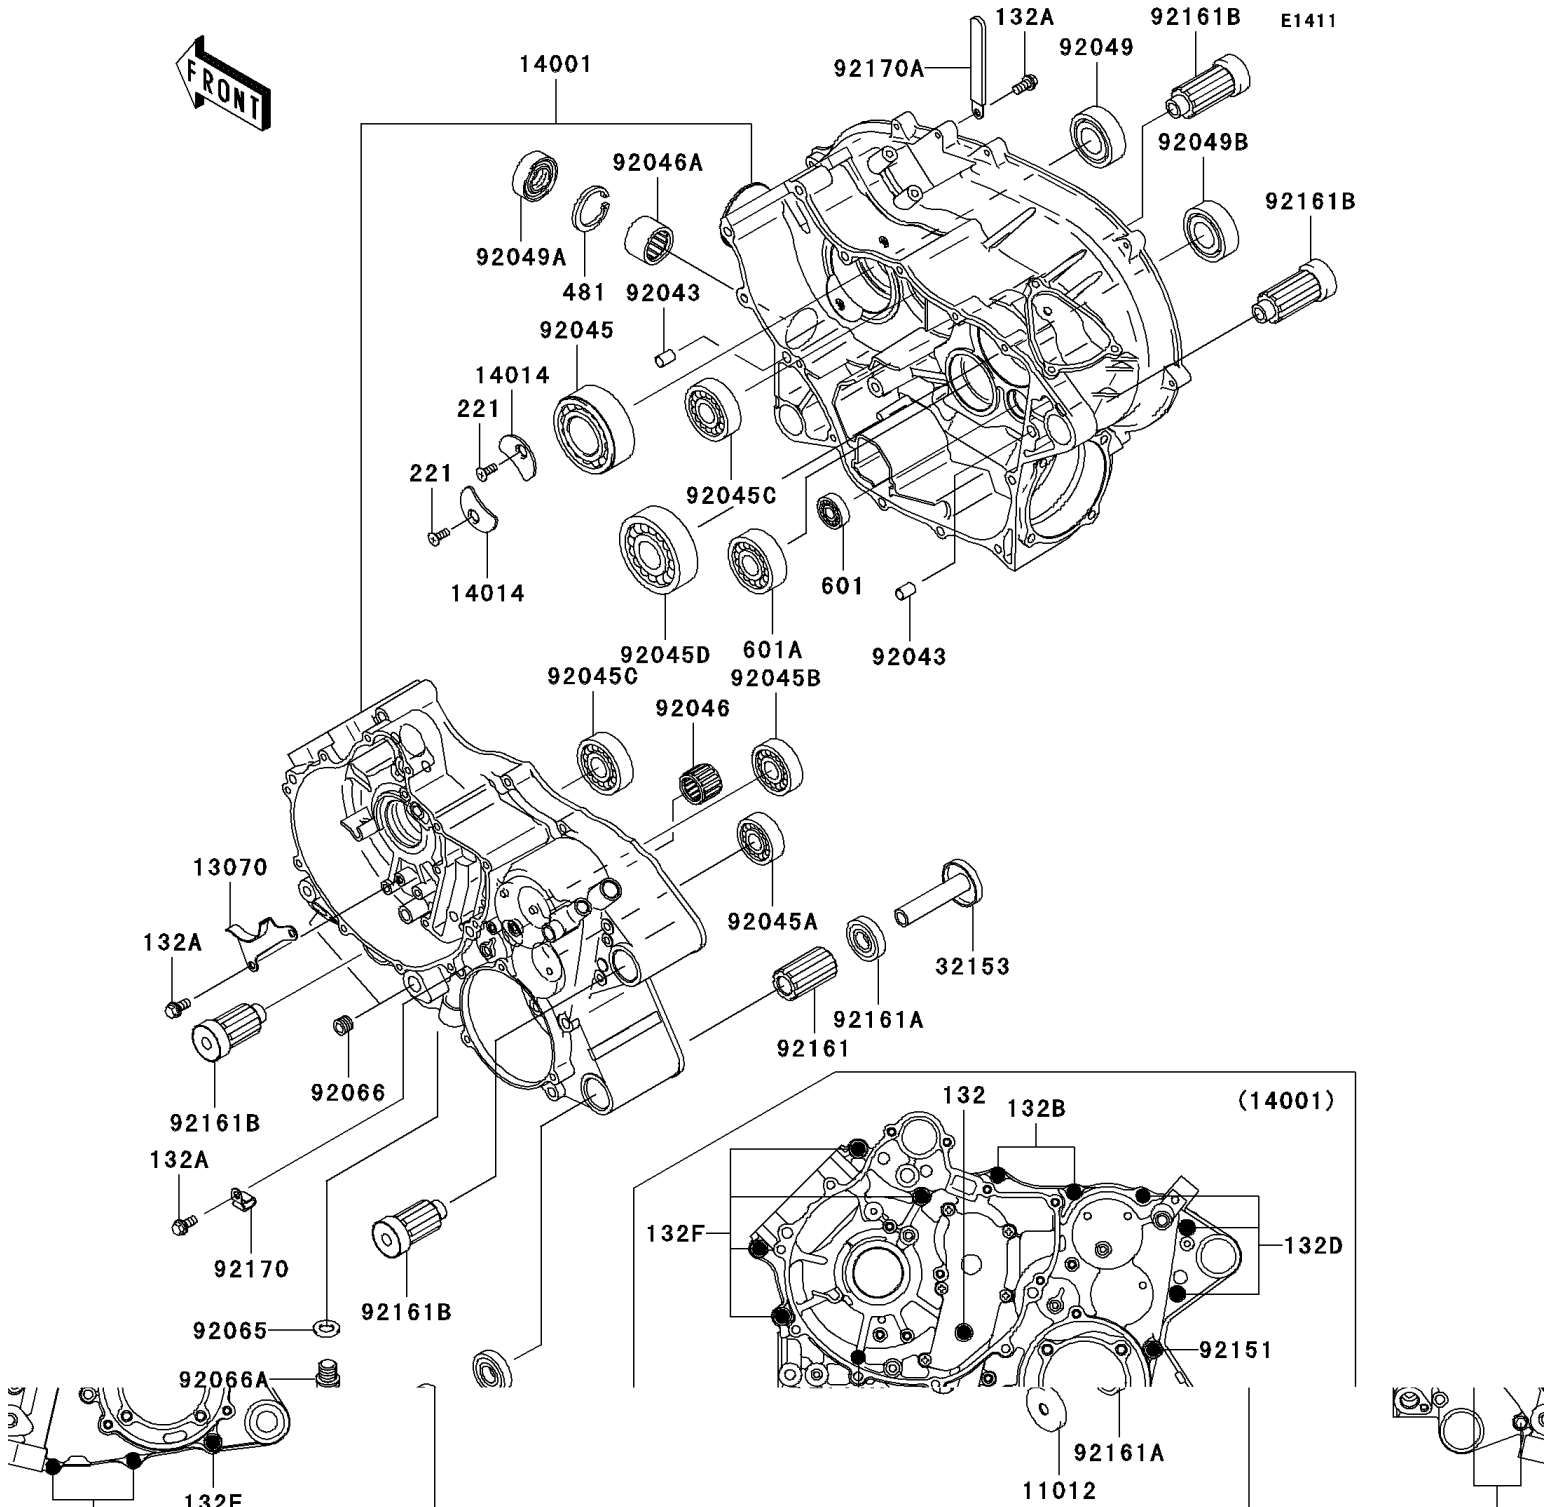

# 2011 PRAIRIE® 360 4x4 Realtree® APG™ HD® PARTS DIAGRAM

Crankcase

## 2011 PRAIRIE® 360 4x4 Realtree® APG™ HD® PARTS LIST

### Crankcase

ITEM NAME	PART NUMBER	QUANTITY
BOLT-FLANGED-SMALL,8X85 (Ref # 132)	132BB0885	1
BOLT-FLANGED-SMALL,6X12 (Ref # 132A)	132BD0612	4
BOLT-FLANGED-SMALL,6X40 (Ref # 132B)	132BD0640	4
BOLT-FLANGED-SMALL,6X65 (Ref # 132C)	132BD0665	2
BOLT-FLANGED-SMALL,6X85 (Ref # 132D)	132BD0685	3
BOLT-FLANGED-SMALL,8X110 (Ref # 132E)	132BD08110	1
BOLT-FLANGED-SMALL,8X75 (Ref # 132F)	132BD0875	4
SCREW-CSK-CROS,6X16 (Ref # 221)	221AA0616	2
CIRCLIP-TYPE-C,37MM (Ref # 481)	481J3700	1
BEARING-BALL (Ref # 601)	601A6000	1
BEARING-BALL,#6304 (Ref # 601A)	601A6304	1
CAP,ENGINE BRACKET (Ref # 11012)	11012-1228	1
GUIDE,CHAIN (Ref # 13070)	13070-1255	1
SET-CRANKCASE (Ref # 14001)	14001-0031	1
PLATE-POSITION (Ref # 14014)	14014-0016	2
PIPE (Ref # 32153)	32153-1873	1
PIN,10X14 (Ref # 92043)	92043-1506	2
BEARING-BALL,5207-X1ECG45 (Ref # 92045)	92045-0027	1
BEARING-BALL,#6004 (Ref # 92045A)	92045-0076	1
BEARING-BALL,6303LUA (Ref # 92045B)	92045-0091	1
BEARING-BALL (Ref # 92045C)	92045-0104	2
BEARING-BALL,6306SH2 (Ref # 92045D)	92045-1190	1
BEARING-NEEDLE (Ref # 92046)	92046-1143	1
BEARING-NEEDLE,FJ-2820WA (Ref # 92046A)	92046-1277	1
SEAL-OIL,TC 35X50X8 (Ref # 92049)	92049-1452	1
SEAL-OIL,TCY 28X42X8 (Ref # 92049A)	92049-1570	1
SEAL-OIL,HTC 30X45X8 (Ref # 92049B)	92049-1575	1
GASKET,12X22X2 (Ref # 92065)	92065-097	1
PLUG,PT3/8X10 (Ref # 92066)	92066-0003	2

### Crankcase

ITEM NAME	PART NUMBER	QUANTITY
PLUG,OIL DRAIN,12X15 (Ref # 92066A)	92066-1174	1
BOLT,8X110 (Ref # 92151)	92151-1689	1
DAMPER,BACK UNDER,PIPE (Ref # 92161)	92161-1257	1
DAMPER,BACK UNDER (Ref # 92161A)	92161-1258	2
DAMPER,L=63.5 (Ref # 92161B)	92161-1259	4
CLAMP (Ref # 92170)	92170-1577	1
CLAMP (Ref # 92170A)	92170-1925	1