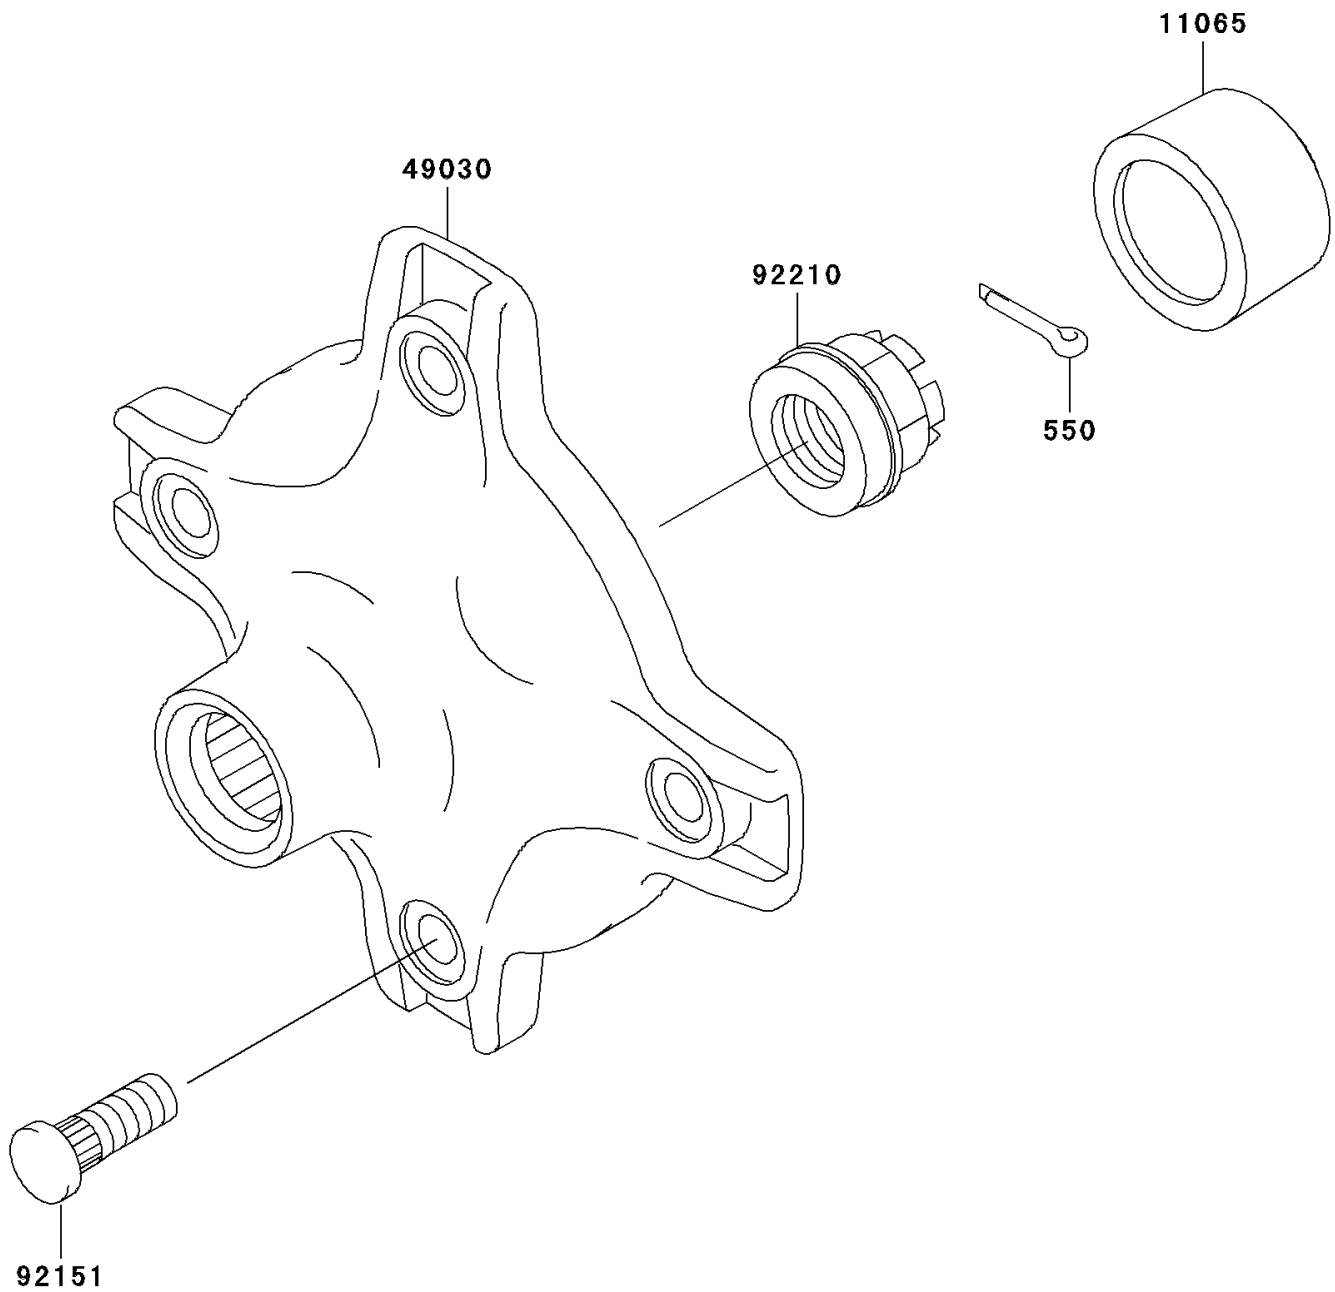

2011 PRAIRIE® 360 4x4 Realtree® APG™ HD® PARTS DIAGRAM

Rear Hub

F2240

2011 PRAIRIE® 360 4x4 Realtree® APG™ HD® PARTS LIST

Rear Hub

ITEM NAME	PART NUMBER	QUANTITY
PIN-COTTER,4.0X25 (Ref # 550)	550AA4025	2
CAP,WHEEL (Ref # 11065)	11065-1153	2
HUB,RR (Ref # 49030)	49030-7507	2
BOLT,10X29.5 (Ref # 92151)	92151-1392	8
NUT,CASTLE,20MM (Ref # 92210)	92210-1381	2