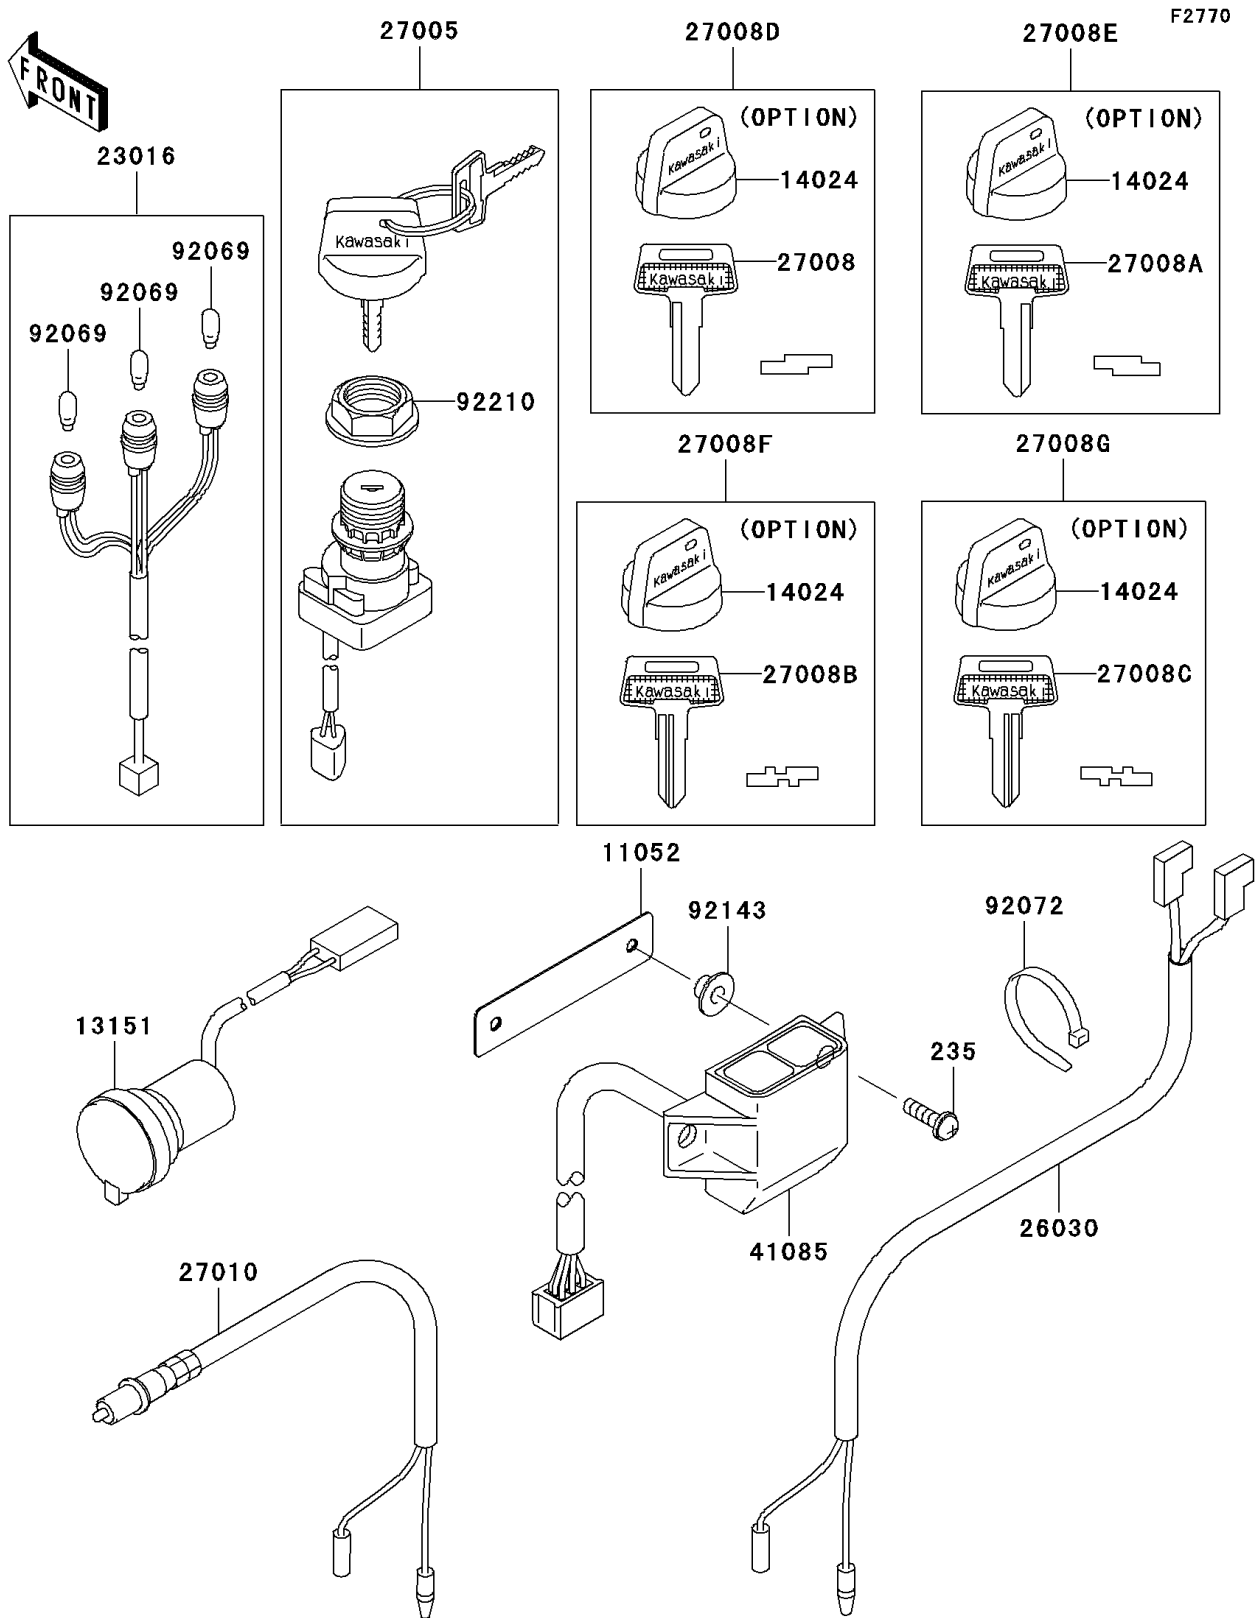

2011 PRAIRIE® 360 4x4 Realtree® APG™ HD® PARTS DIAGRAM

Ignition Switch

2011 PRAIRIE® 360 4x4 Realtree® APG™ HD® PARTS LIST

Ignition Switch

ITEM NAME	PART NUMBER	QUANTITY
SCREW-PAN-WP-CROS,5X16 (Ref # 235)	235AB0516	2
BRACKET (Ref # 11052)	11052-7530	1
SWITCH-COMP,D.C.TERMINAL (Ref # 13151)	13151-0004	1
COVER,KEY (Ref # 14024)	14024-1551	4
LAMP-ASSY (Ref # 23016)	23016-1151	1
HARNESS (Ref # 26030)	26030-1058	1
SWITCH-ASSY-IGNITION (Ref # 27005)	27005-1229	1
KEY-LOCK,BLANK (Ref # 27008)	27008-1041	1
KEY-LOCK,BLANK (Ref # 27008A)	27008-1042	1
KEY-LOCK,BLANK (Ref # 27008B)	27008-1043	1
KEY-LOCK,BLANK (Ref # 27008C)	27008-1044	1
KEY-LOCK,BLANK,W/COVER (Ref # 27008D)	27008-1132	1
KEY-LOCK,BLANK,W/COVER (Ref # 27008E)	27008-1133	1
KEY-LOCK,BLANK,W/COVER (Ref # 27008F)	27008-1134	1
KEY-LOCK,BLANK,W/COVER (Ref # 27008G)	27008-1135	1
SWITCH,BRAKE (Ref # 27010)	27010-1294	1
INDICATOR (Ref # 41085)	41085-0004	1
BULB,12V 3W,T7 (Ref # 92069)	92069-1020	3
BAND,L=149 (Ref # 92072)	92072-031	1
COLLAR (Ref # 92143)	92143-1057	2
NUT,IGNITION SWITCH (Ref # 92210)	92210-1109	1