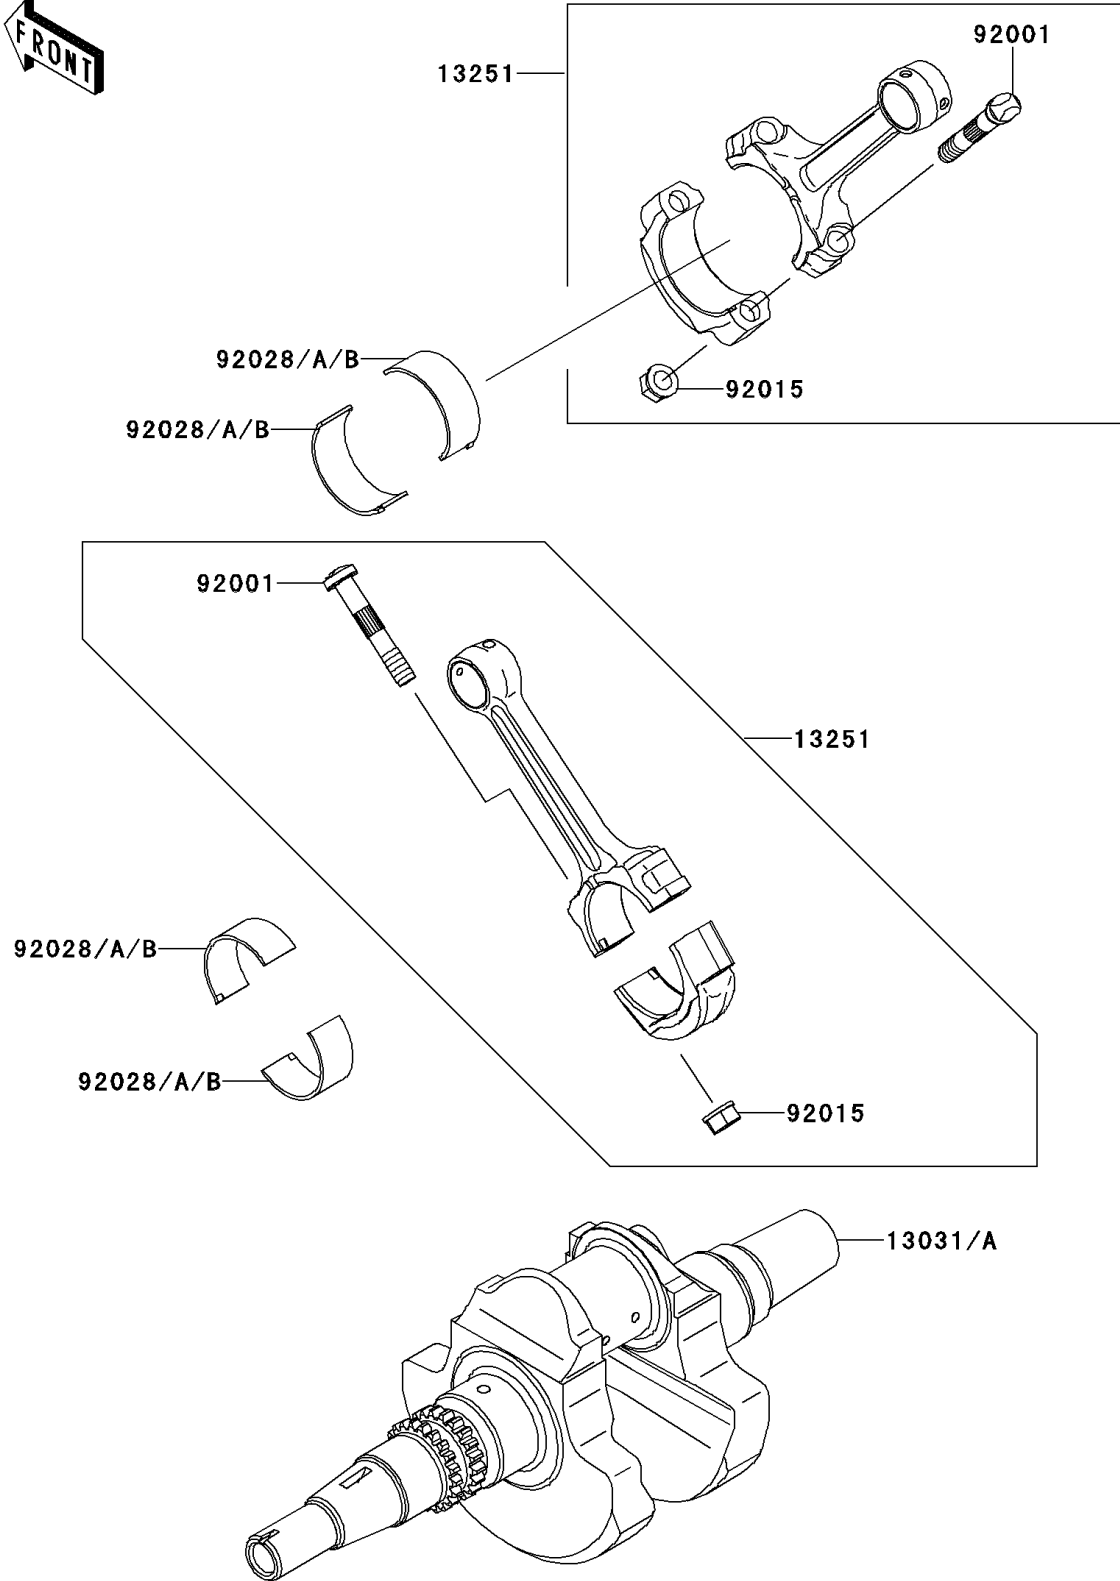

# 2012 BRUTE FORCE® 650 4x4 PARTS DIAGRAM

Crankshaft

E1321

## 2012 BRUTE FORCE® 650 4x4 PARTS LIST

### Crankshaft

ITEM NAME	PART NUMBER	QUANTITY
CRANKSHAFT-COMP (Ref # 13031)	13031-0057	1
ROD-ASSY-CONNECTING (Ref # 13251)	13251-1130	2
BOLT,CONNECTING ROD (Ref # 92001)	92001-1980	4
NUT,FLANGED,8MM (Ref # 92015)	92015-1311	4
BUSHING,CONNECTING ROD,GREEN (Ref # 92028)	92028-1961	AR
BUSHING,CONNECTING ROD,YELLOW (Ref # 92028A)	92028-1962	4
BUSHING,CONNECTING ROD,BROWN (Ref # 92028B)	92028-1963	AR