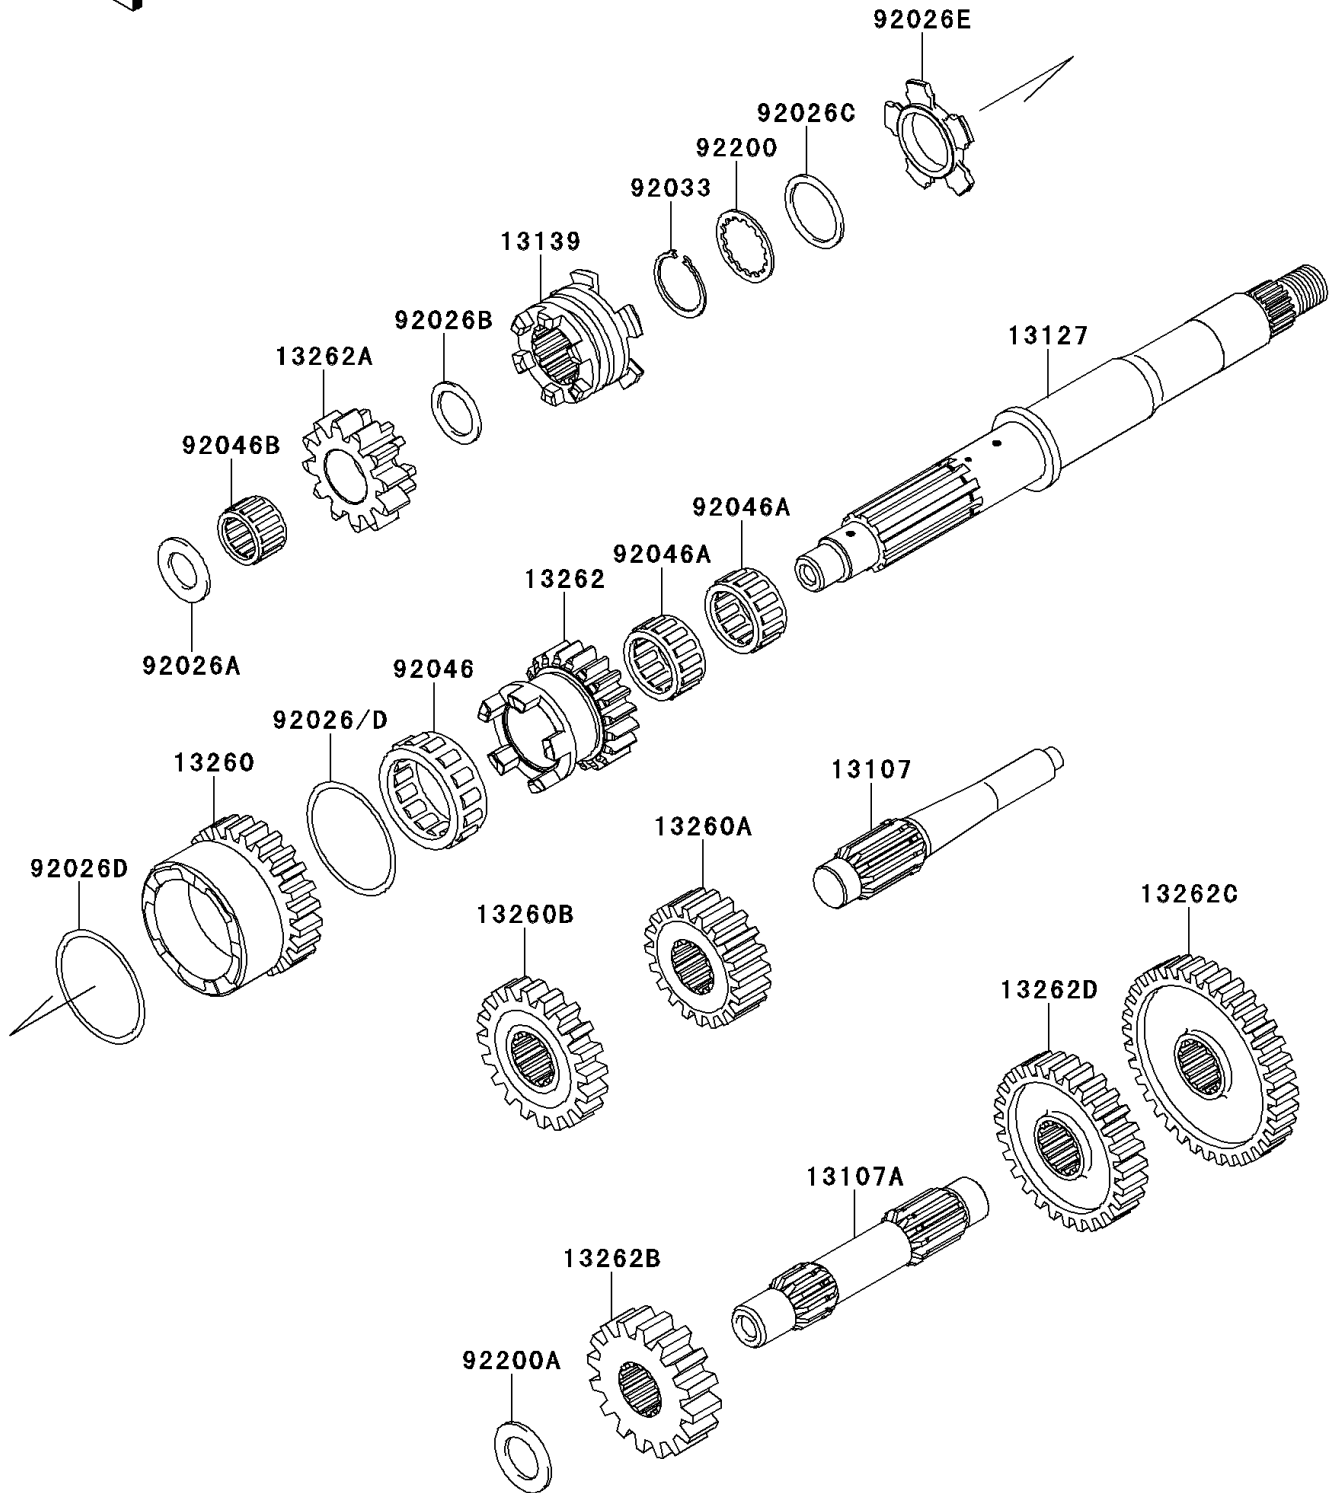

# 2012 BRUTE FORCE® 650 4x4 PARTS DIAGRAM

Transmission

E1361

## 2012 BRUTE FORCE® 650 4x4 PARTS LIST

### Transmission

| ITEM NAME                                  | PART NUMBER | QUANTITY |
|--|-------------|----------|
| SHAFT,REVERSE,IDLE (Ref # 13107)           | 13107-0754  | 1        |
| SHAFT,COUNTER (Ref # 13107A)               | 13107-0755  | 1        |
| SHAFT-TRANSMISSION INPUT (Ref # 13127)     | 13127-0053  | 1        |
| SHIFTER (Ref # 13139)                      | 13139-0003  | 1        |
| GEAR,INPUT HIGH,26T (Ref # 13260)          | 13260-1867  | 1        |
| GEAR,OUTPUT REVERSE,16T (Ref # 13260A)     | 13260-1872  | 1        |
| GEAR,DRIVEN REVERSE,16T (Ref # 13260B)     | 13260-1873  | 1        |
| GEAR,INPUT LOW,20T (Ref # 13262)           | 13262-0234  | 1        |
| GEAR,INPUT REVERSE,12T (Ref # 13262A)      | 13262-0235  | 1        |
| GEAR,OUTPUT DRIVE,18T (Ref # 13262B)       | 13262-0432  | 1        |
| GEAR,DRIVEN LOW,36T (Ref # 13262C)         | 13262-0450  | 1        |
| GEAR,DRIVEN HIGH,30T (Ref # 13262D)        | 13262-0451  | 1        |
| SPACER,17.3X30X2.0 (Ref # 92026A)          | 92026-1415  | 1        |
| SPACER,21.2X29X1.6 (Ref # 92026B)          | 92026-1568  | 1        |
| SPACER,28.2X34.5X1.6 (Ref # 92026C)        | 92026-1587  | 1        |
| SPACER,48.2X54.3X1.0 (Ref # 92026D)        | 92026-1599  | 2        |
| SPACER,HI&LOW (Ref # 92026E)               | 92026-1600  | 1        |
| RING-SNAP,25.9X30.6X1.2 (Ref # 92033)      | 92033-1037  | 1        |
| BEARING-NEEDLE,HIGH GEAR (Ref # 92046)     | 92046-1276  | 1        |
| BEARING-NEEDLE,FWF-283317 (Ref # 92046A)   | 92046-1278  | 2        |
| BEARING-NEEDLE,REVERSE GEAR (Ref # 92046B) | 92046-1279  | 1        |
| WASHER,28.5X34.0X1.5 (Ref # 92200)         | 92200-1240  | 1        |
| WASHER,20.3X33X2.0 (Ref # 92200A)          | 92200-1351  | 1        |