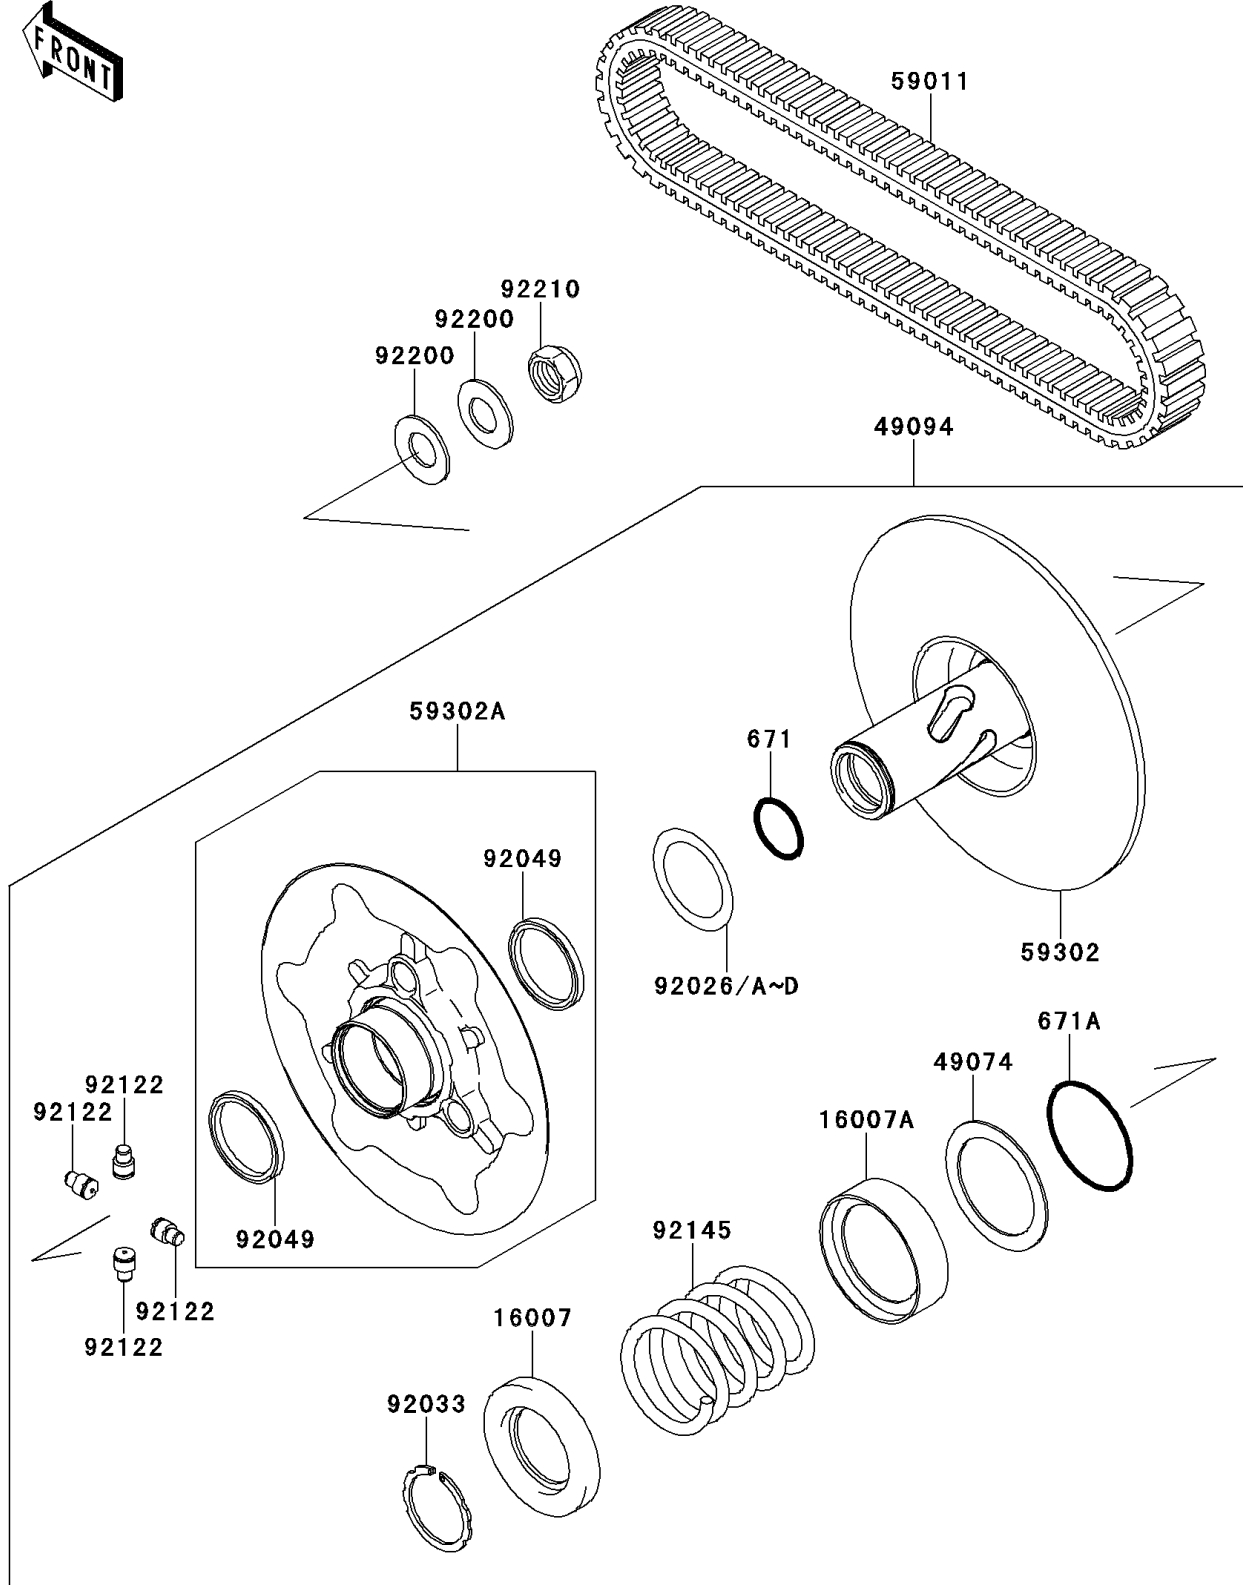

# 2013 BRUTE FORCE® 650 4x4 PARTS DIAGRAM

Driven Converter/Drive Belt

E1392

## 2013 BRUTE FORCE® 650 4x4 PARTS LIST

### Driven Converter/Drive Belt

ITEM NAME	PART NUMBER	QUANTITY
O RING (Ref # 671)	671D2530	1
O RING (Ref # 671A)	671D2550	1
SEAT-SPRING (Ref # 16007)	16007-1203	1
SEAT-SPRING,SHEAVE MOVABLE (Ref # 16007A)	16007-1221	1
PLATE-THRUST (Ref # 49074)	49074-1055	1
CONVERTER-ASSY-DRIVEN (Ref # 49094)	49094-0005	1
BELT (Ref # 59011)	59011-0003	1
SHEAVE-COMP,FIXED (Ref # 59302)	59302-0001	1
SHEAVE-COMP,MOVABLE (Ref # 59302A)	59302-0002	1
SPACER,T=0.30 (Ref # 92026)	92026-0034	AR
SPACER,T=1.00 (Ref # 92026A)	92026-1565	1
SPACER,T=0.60 (Ref # 92026B)	92026-1569	AR
SPACER,T=1.40 (Ref # 92026C)	92026-1570	AR
SPACER,T=0.80 (Ref # 92026D)	92026-1617	AR
RING-SNAP (Ref # 92033)	92033-1317	1
SEAL-OIL (Ref # 92049)	92049-1528	2
ROLLER (Ref # 92122)	92122-1209	4
SPRING,YELLOW (Ref # 92145)	92145-1462	1
WASHER (Ref # 92200)	92200-1505	2
NUT,18MM (Ref # 92210)	92210-1367	1