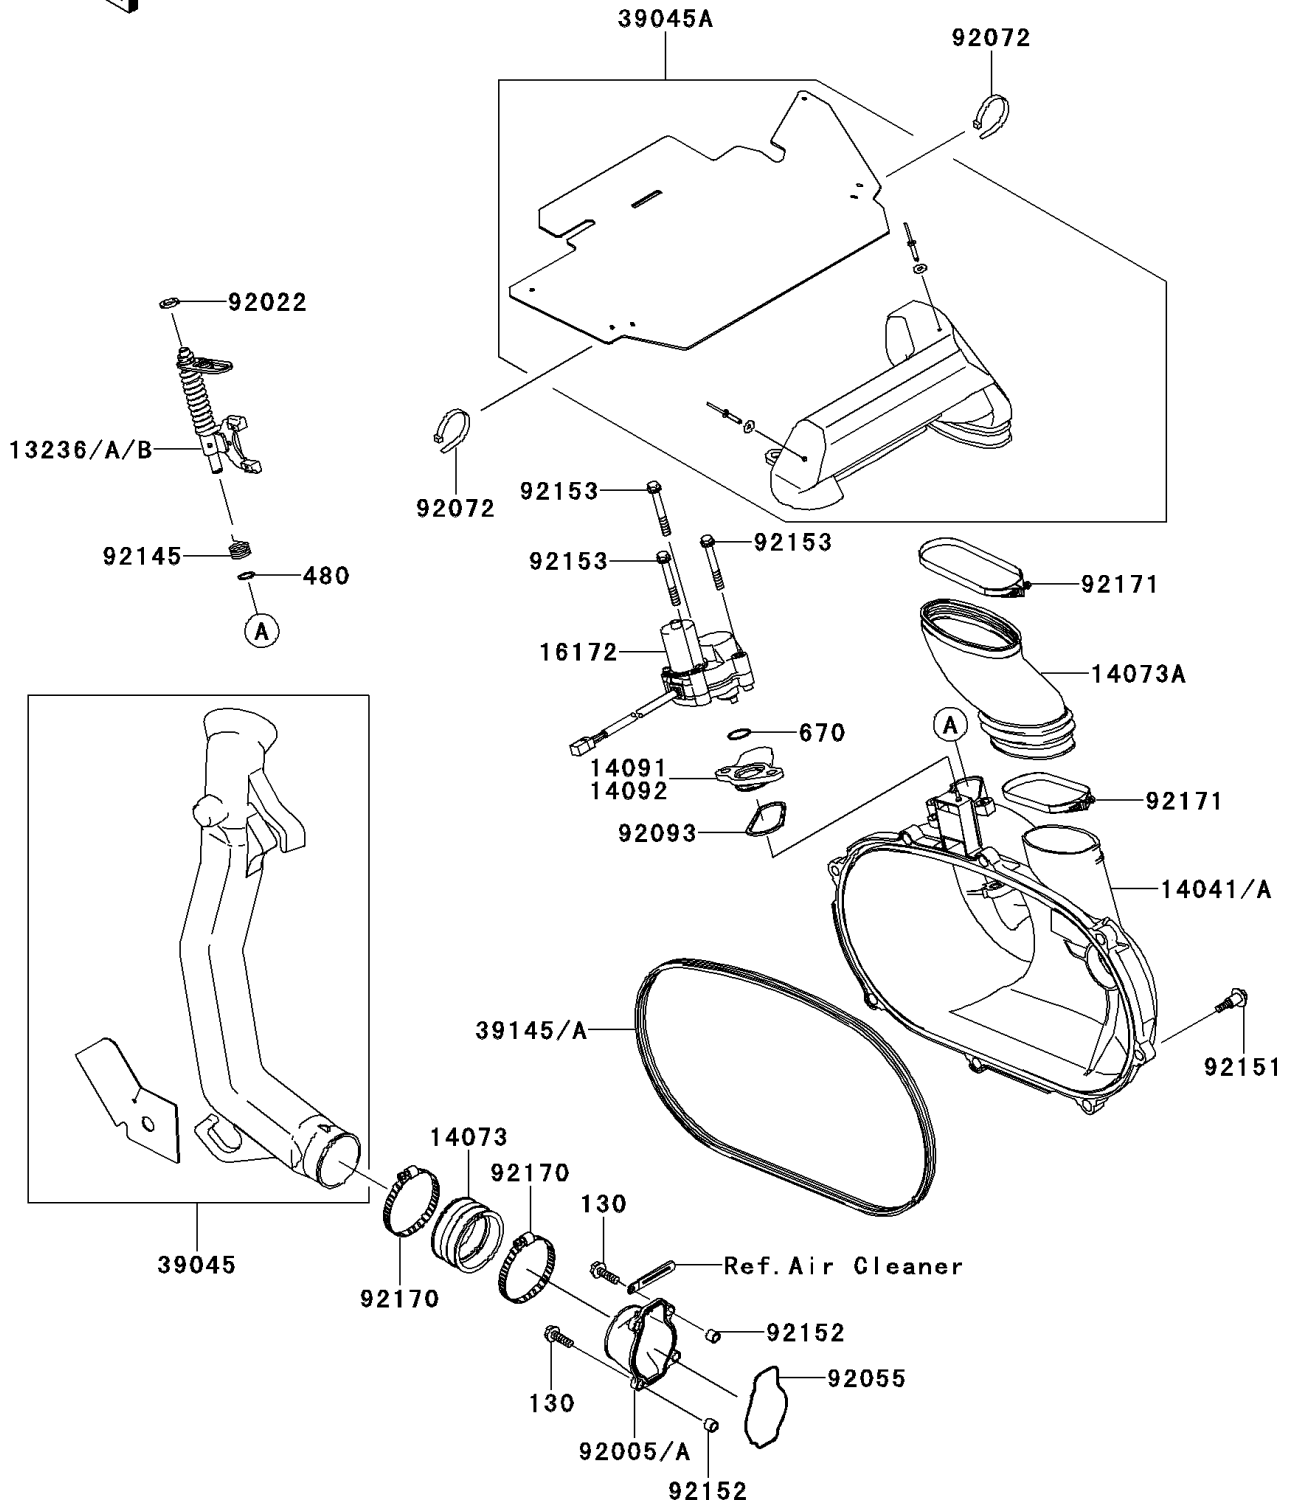

# 2013 BRUTE FORCE® 650 4x4 PARTS DIAGRAM

Converter Cover

E1393

## 2013 BRUTE FORCE® 650 4x4 PARTS LIST

### Converter Cover

ITEM NAME	PART NUMBER	QUANTITY
BOLT-FLANGED,6X20 (Ref # 130)	130CD0620	4
CIRCLIP-TYPE-C,10MM (Ref # 480)	480J1000	1
O RING (Ref # 670)	670D3022	1
LEVER-COMP,YELLOW (Ref # 13236)	13236-0046	AR
LEVER-COMP,GREEN (Ref # 13236A)	13236-0047	AR
LEVER-COMP,PAINT LESS (Ref # 13236B)	13236-0048	1
COVER-COMP (Ref # 14041)	14041-0559	1
DUCT,JOINT (Ref # 14073)	14073-1775	1
DUCT,EXHAUST (Ref # 14073A)	14073-1792	1
COVER (Ref # 14092)	14092-0780	1
ACTUATOR (Ref # 16172)	16172-0018	1
DUCT-ASSY,SNORKEL,IN (Ref # 39045)	39045-0002	1
DUCT-ASSY,SNORKEL,EX (Ref # 39045A)	39045-1063	1
TRIM-SEAL (Ref # 39145)	39145-0702	1
FITTING (Ref # 92005)	92005-0718	1
WASHER,10.2X16X1 (Ref # 92022)	92022-1829	1
RING-O (Ref # 92055)	92055-1630	1
BAND,L=188 (Ref # 92072)	92072-1239	2
SEAL (Ref # 92093)	92093-1548	1
SPRING (Ref # 92145)	92145-1567	1
BOLT,FLANGED,6X30 (Ref # 92151)	92151-1686	8
COLLAR (Ref # 92152)	92152-1332	4
BOLT,6X47 (Ref # 92153)	92153-0678	3
CLAMP (Ref # 92170)	92170-1764	2
CLAMP (Ref # 92171)	92171-1336	2