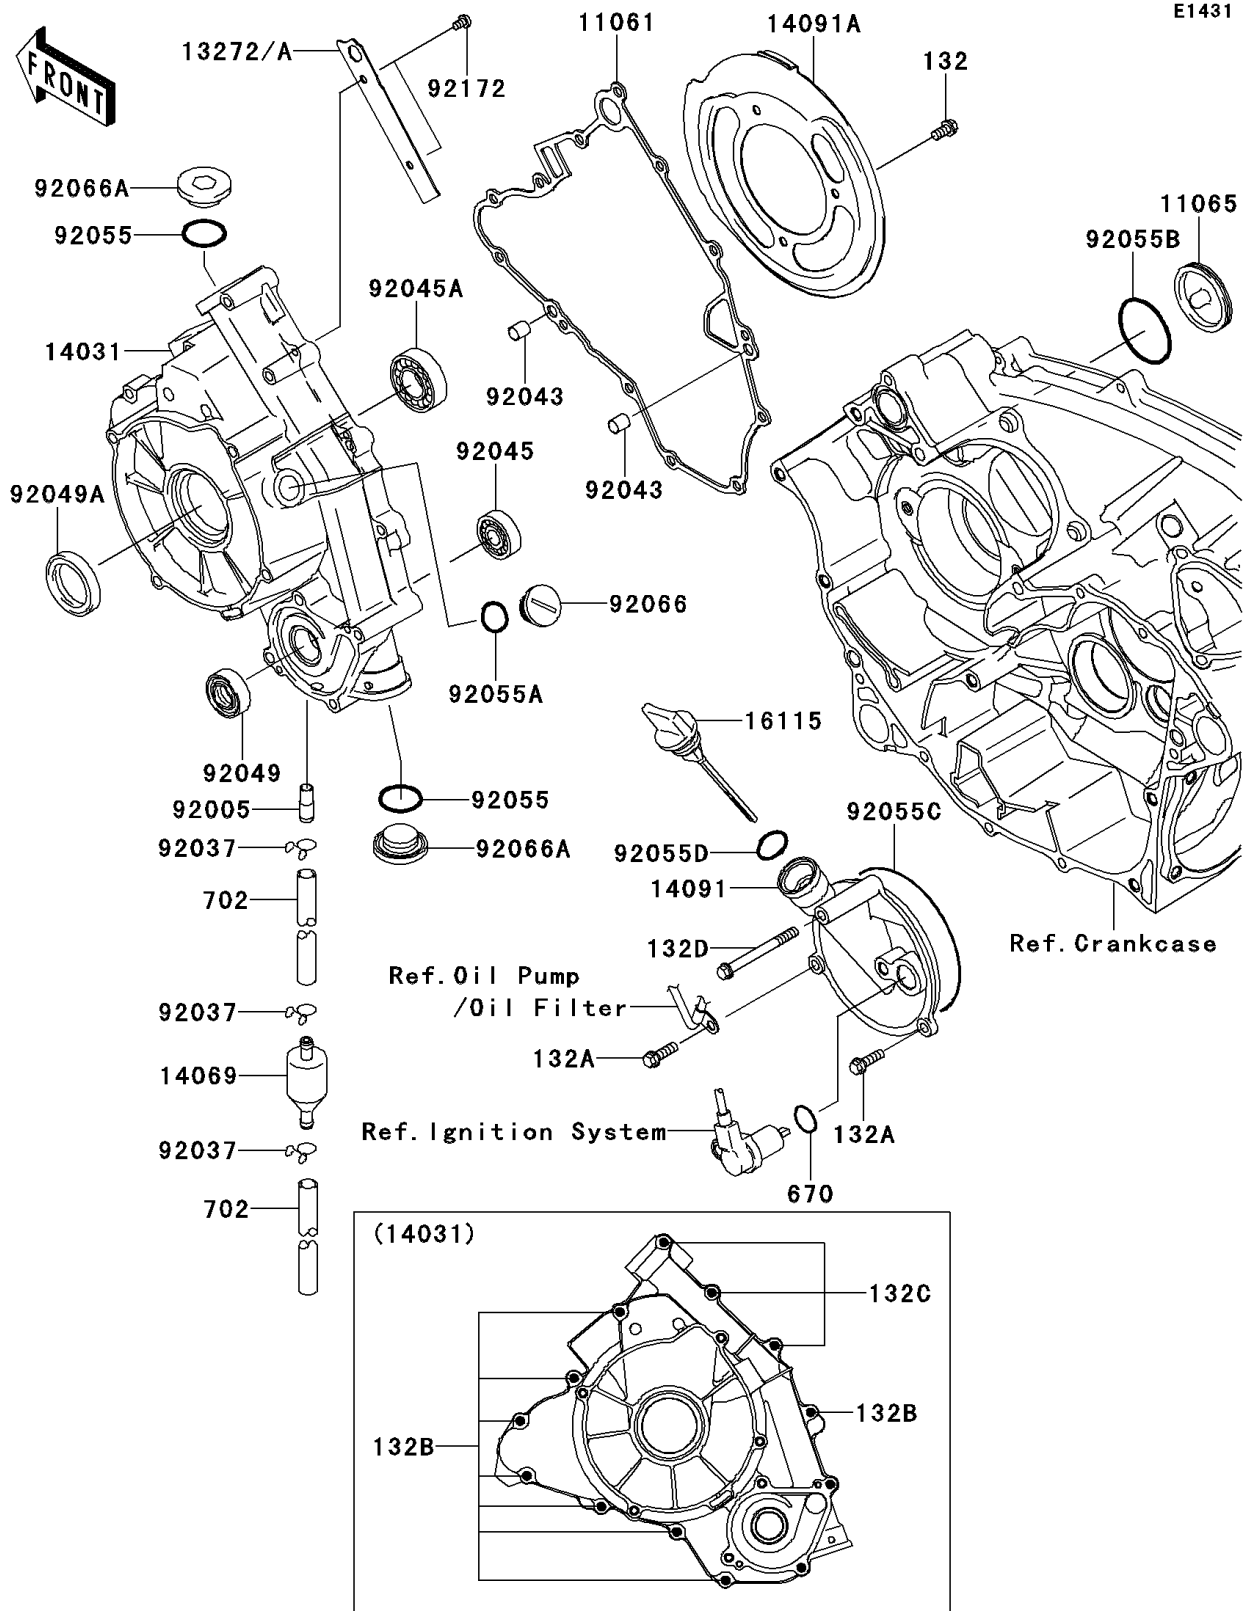

2012 BRUTE FORCE® 650 4x4 PARTS DIAGRAM

Engine Cover(s)

2012 BRUTE FORCE® 650 4x4 PARTS LIST

Engine Cover(s)

ITEM NAME	PART NUMBER	QUANTITY
BOLT-FLANGED-SMALL,6X12 (Ref # 132)	132BD0612	3
BOLT-FLANGED-SMALL,6X20 (Ref # 132A)	132BD0620	2
BOLT-FLANGED-SMALL,6X30 (Ref # 132B)	132BD0630	8
BOLT-FLANGED-SMALL,6X55 (Ref # 132C)	132BD0655	3
BOLT-FLANGED-SMALL,6X65 (Ref # 132D)	132BD0665	1
O RING (Ref # 670)	670D2018	1
TUBE-RUBBER,7X10X35 (Ref # 702)	702A07035	2
GASKET (Ref # 11061)	11061-1119	1
CAP (Ref # 11065)	11065-1151	1
PLATE (Ref # 13272A)	13272-1090	1
COVER-GENERATOR (Ref # 14031)	14031-0112	1
BREATHER (Ref # 14069)	14069-1051	1
COVER (Ref # 14091)	14091-1365	1
COVER,BELT CONVERTER (Ref # 14091A)	14091-1571	1
CAP-OIL FILLER (Ref # 16115)	16115-1072	1
FITTING (Ref # 92005)	92005-1369	1
CLAMP,TUBE (Ref # 92037)	92037-147	3
PIN,6.2X8X14 (Ref # 92043)	92043-1263	2
BEARING-BALL,6901 (Ref # 92045)	92045-0084	1
BEARING-BALL,TMB004JR2CM (Ref # 92045A)	92045-0086	1
SEAL-OIL,SC 12X22X5 (Ref # 92049)	92049-1228	1
SEAL-OIL,HTC 28X45X7 (Ref # 92049A)	92049-1576	1
RING-O,25.7X2.4 (Ref # 92055)	92055-1136	2
RING-O,20X2 (Ref # 92055A)	92055-1146	1
RING-O,44.7X2.4 (Ref # 92055B)	92055-1279	1
RING-O,99.5X2.0 (Ref # 92055C)	92055-1632	1
RING-O,20X3 (Ref # 92055D)	92055-2185	1
PLUG,COVER (Ref # 92066)	92066-0011	1
PLUG,25X8 (Ref # 92066A)	92066-0012	2

2012 BRUTE FORCE® 650 4x4 PARTS LIST

Engine Cover(s)

ITEM NAME	PART NUMBER	QUANTITY
SCREW,5X8 (Ref # 92172)	92172-0119	2