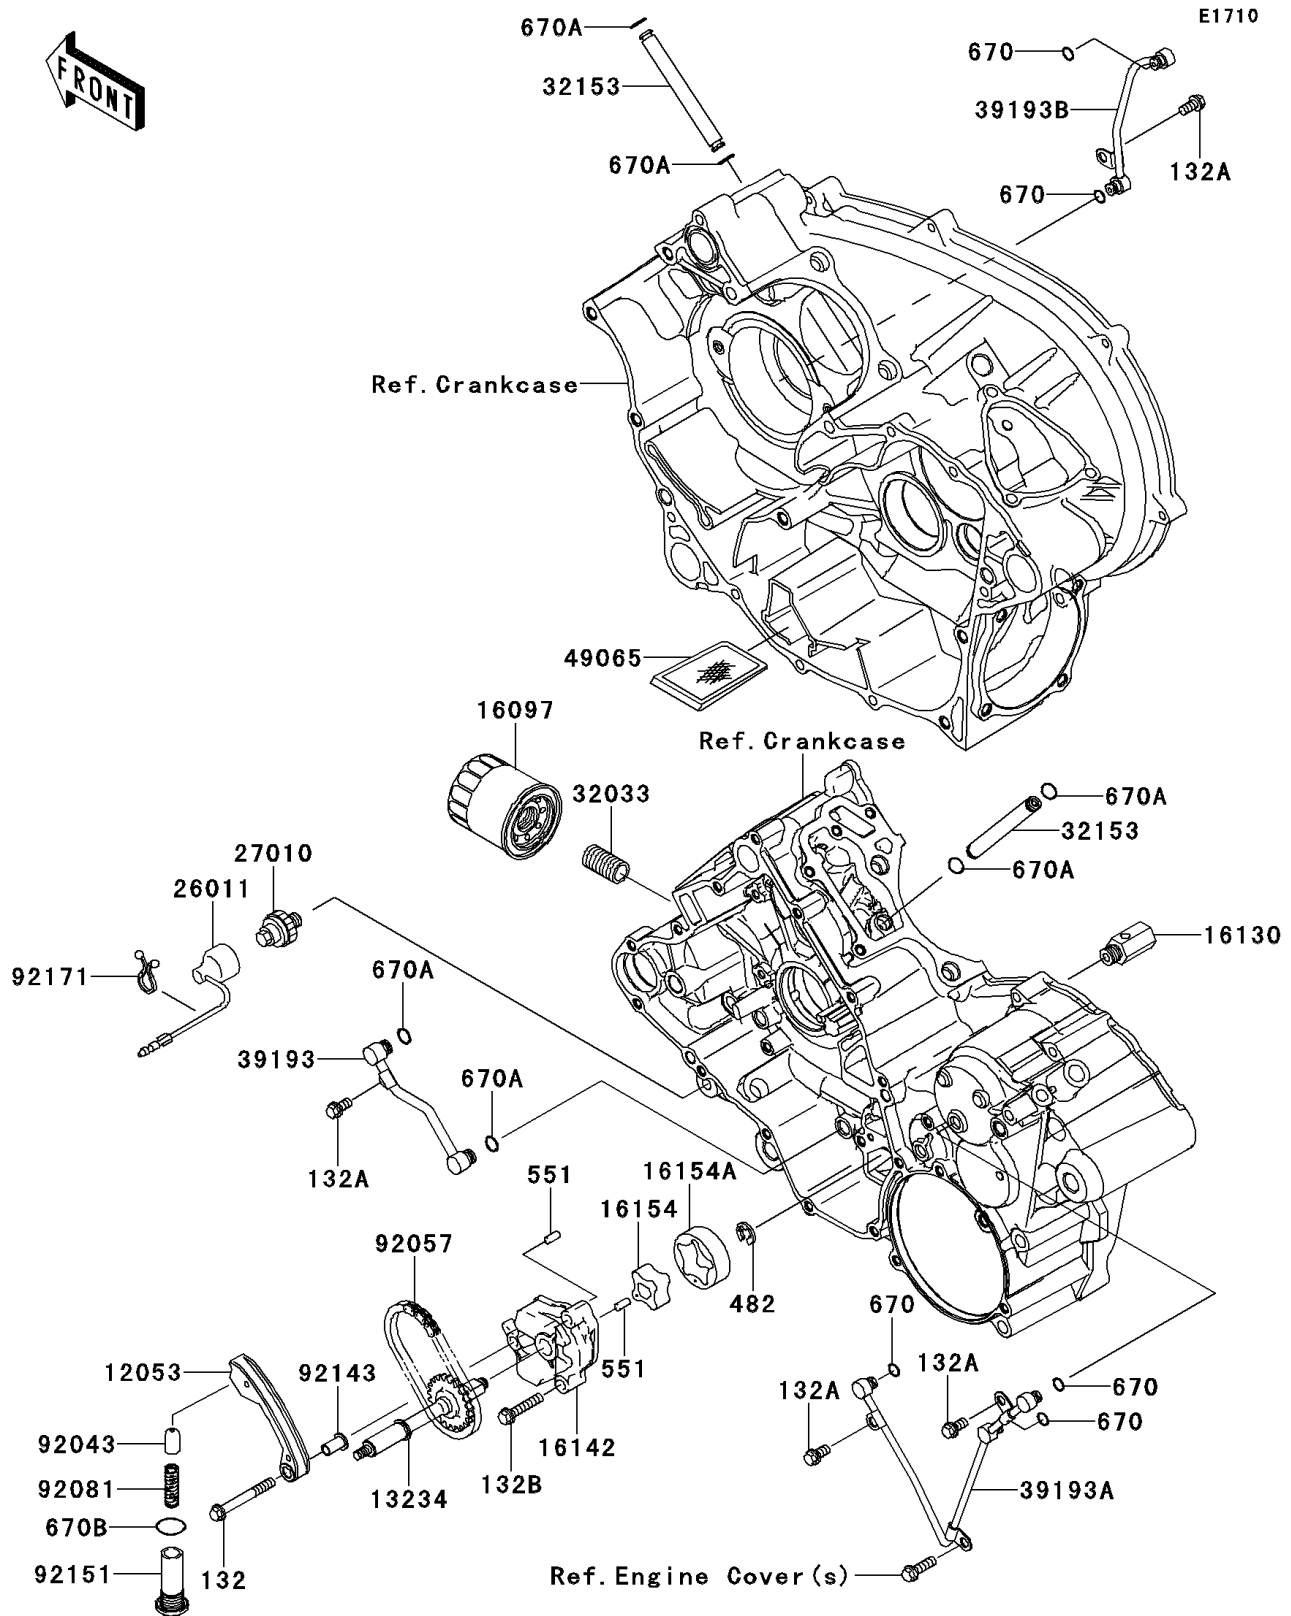

# 2012 BRUTE FORCE® 650 4x4 PARTS DIAGRAM

Oil Pump/Oil Filter

## 2012 BRUTE FORCE® 650 4x4 PARTS LIST

### Oil Pump/Oil Filter

ITEM NAME	PART NUMBER	QUANTITY
BOLT-FLANGED-SMALL,6X50 (Ref # 132)	132BB0650	1
BOLT-FLANGED-SMALL,6X12 (Ref # 132A)	132BD0612	4
BOLT-FLANGED-SMALL,6X30 (Ref # 132B)	132BD0630	2
CIRCLIP-TYPE-E,6MM (Ref # 482)	482J6000	1
PIN-DOWEL,4X8 (Ref # 551)	551A0408	2
O RING (Ref # 670)	670D1505	5
O RING,7MM (Ref # 670A)	670D1507	6
O RING,16MM (Ref # 670B)	670D2016	1
GUIDE-CHAIN,SLACK (Ref # 12053)	12053-1440	1
SHAFT-COMP,OIL PUMP (Ref # 13234)	13234-1112	1
FILTER-ASSY-OIL (Ref # 16097)	16097-0003	1
VALVE-ASSY-RELIEF (Ref # 16130)	16130-1058	1
COVER-PUMP (Ref # 16142)	16142-1162	1
ROTOR-PUMP,INNER (Ref # 16154)	16154-2059	1
ROTOR-PUMP,OUTER (Ref # 16154A)	16154-2060	1
WIRE-LEAD (Ref # 26011)	26011-1755	1
SWITCH,OIL PRESSURE (Ref # 27010)	27010-1313	1
PIPE,OIL FILTER (Ref # 32033)	32033-1535	1
PIPE (Ref # 32153)	32153-1189	2
PIPE-OIL,CRANKSHAFT (Ref # 39193)	39193-1052	1
PIPE-OIL,CRANKCASE,LH (Ref # 39193A)	39193-1053	1
PIPE-OIL,CRANKCASE,RH (Ref # 39193B)	39193-1054	1
FILTER-OIL (Ref # 49065)	49065-1086	1
PIN (Ref # 92043)	92043-076	1
CHAIN,DID SCR-0409 SV (Ref # 92057)	92057-0188	1
SPRING (Ref # 92081)	92081-112	1
COLLAR (Ref # 92143)	92143-1857	1
BOLT,16X41 (Ref # 92151)	92151-1781	1
CLAMP (Ref # 92171)	92171-1329	1