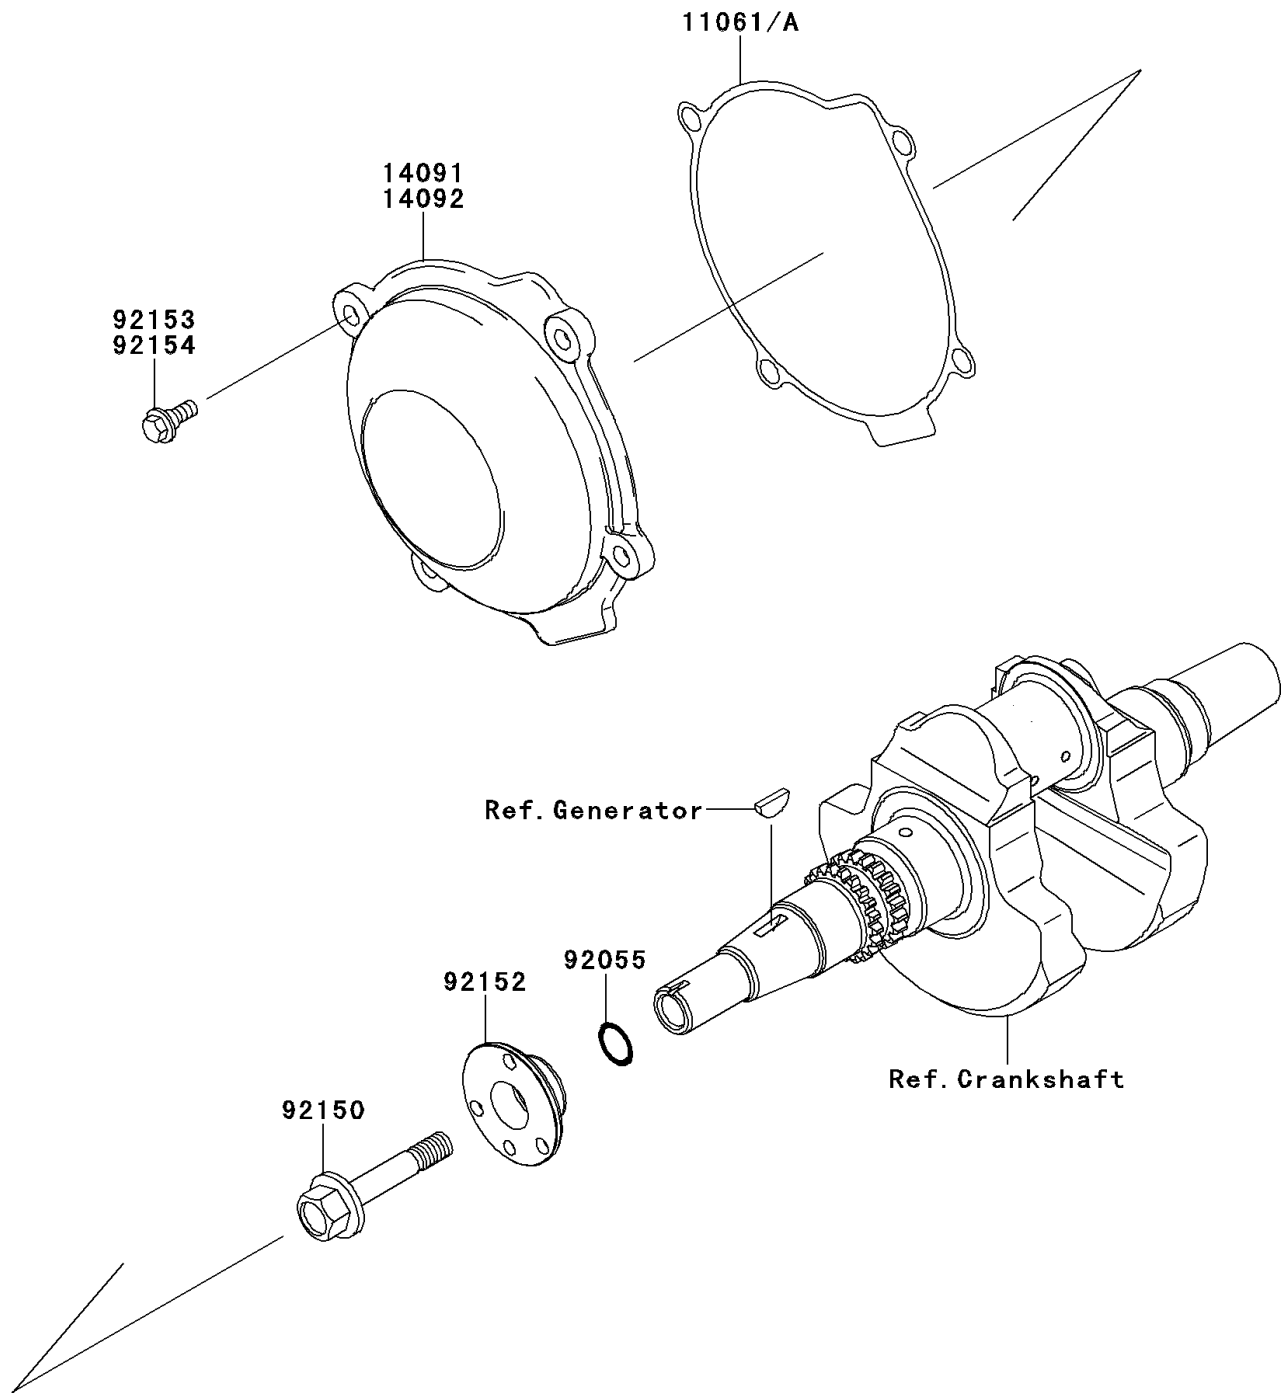

2011 BRUTE FORCE® 650 4x4 PARTS DIAGRAM

Recoil Starter

E3040

2011 BRUTE FORCE® 650 4x4 PARTS LIST

Recoil Starter

ITEM NAME	PART NUMBER	QUANTITY
GASKET (Ref # 11061A)	11061-1153	1
COVER (Ref # 14091)	14091-0738	1
RING-O,19.8X2.2 (Ref # 92055)	92055-1215	1
BOLT,12X65 (Ref # 92150)	92150-1987	1
COLLAR,20X51X17 (Ref # 92152)	92152-1467	1
BOLT,FLANGED,6X16 (Ref # 92153)	92153-7007	4