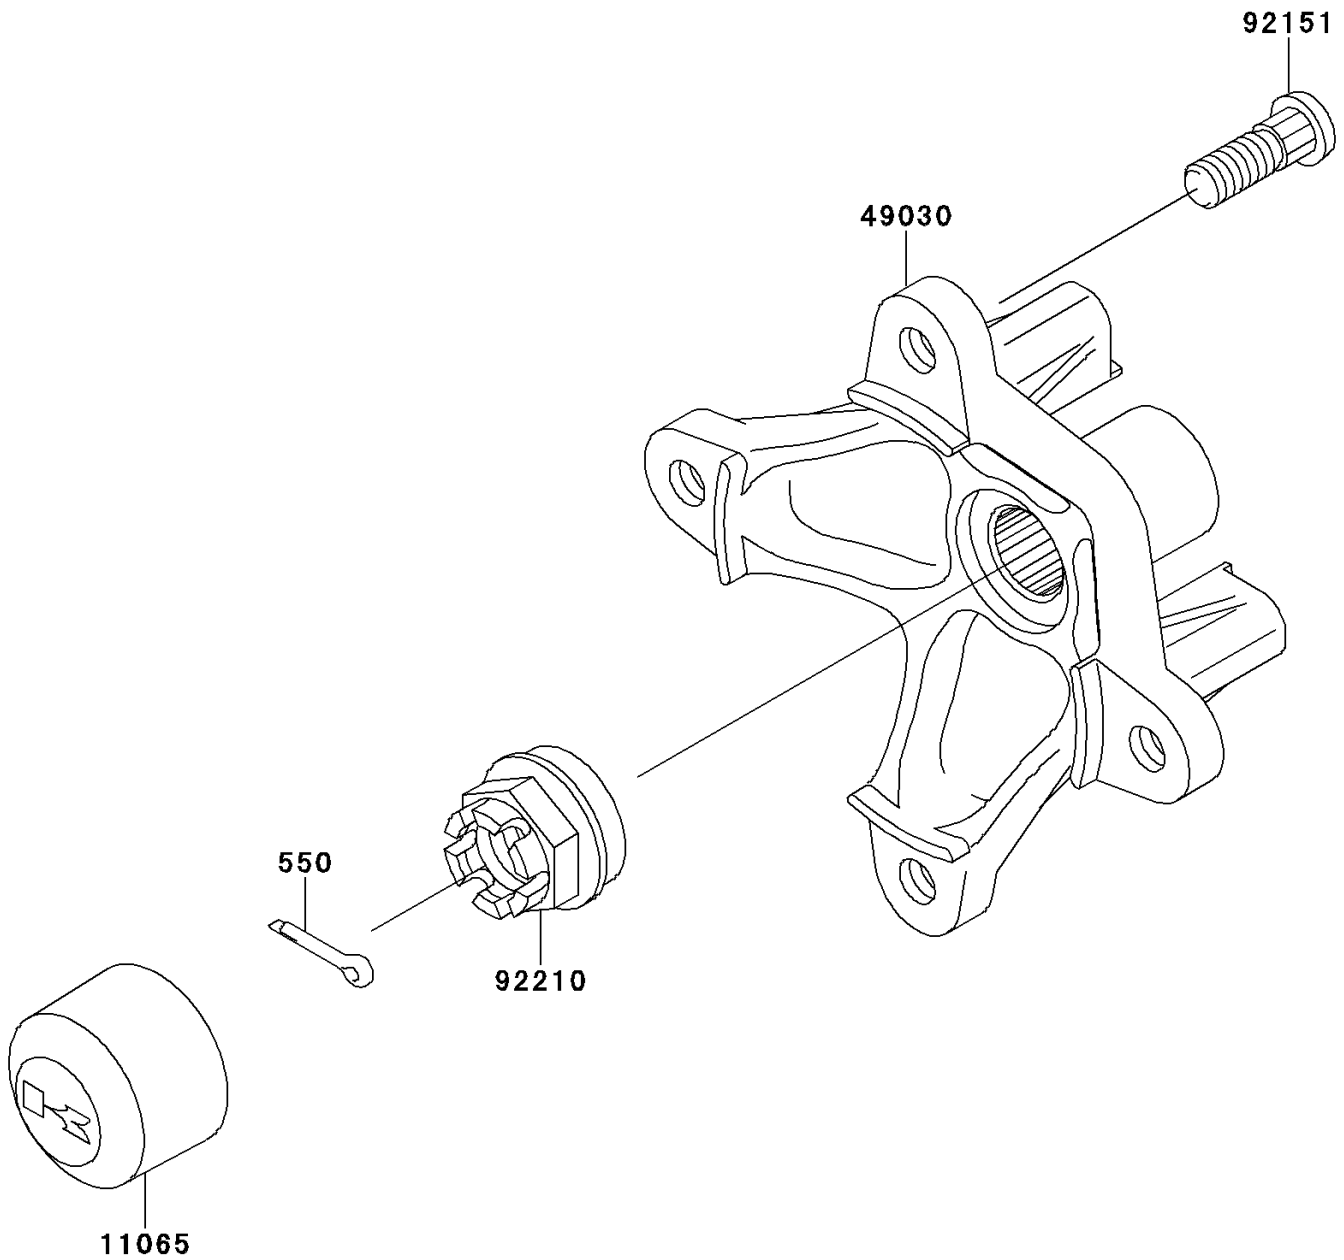

2013 BRUTE FORCE[®] 650 4x4 PARTS DIAGRAM

Front Hub

F2230

2013 BRUTE FORCE® 650 4x4 PARTS LIST

Front Hub

ITEM NAME	PART NUMBER	QUANTITY
PIN-COTTER,4.0X25 (Ref # 550)	550AA4025	2
CAP,WHEEL (Ref # 11065)	11065-1153	2
HUB,FR (Ref # 49030)	49030-1135	2
BOLT,10X29.5 (Ref # 92151)	92151-1392	8
NUT,CASTLE,18MM (Ref # 92210)	92210-1349	2