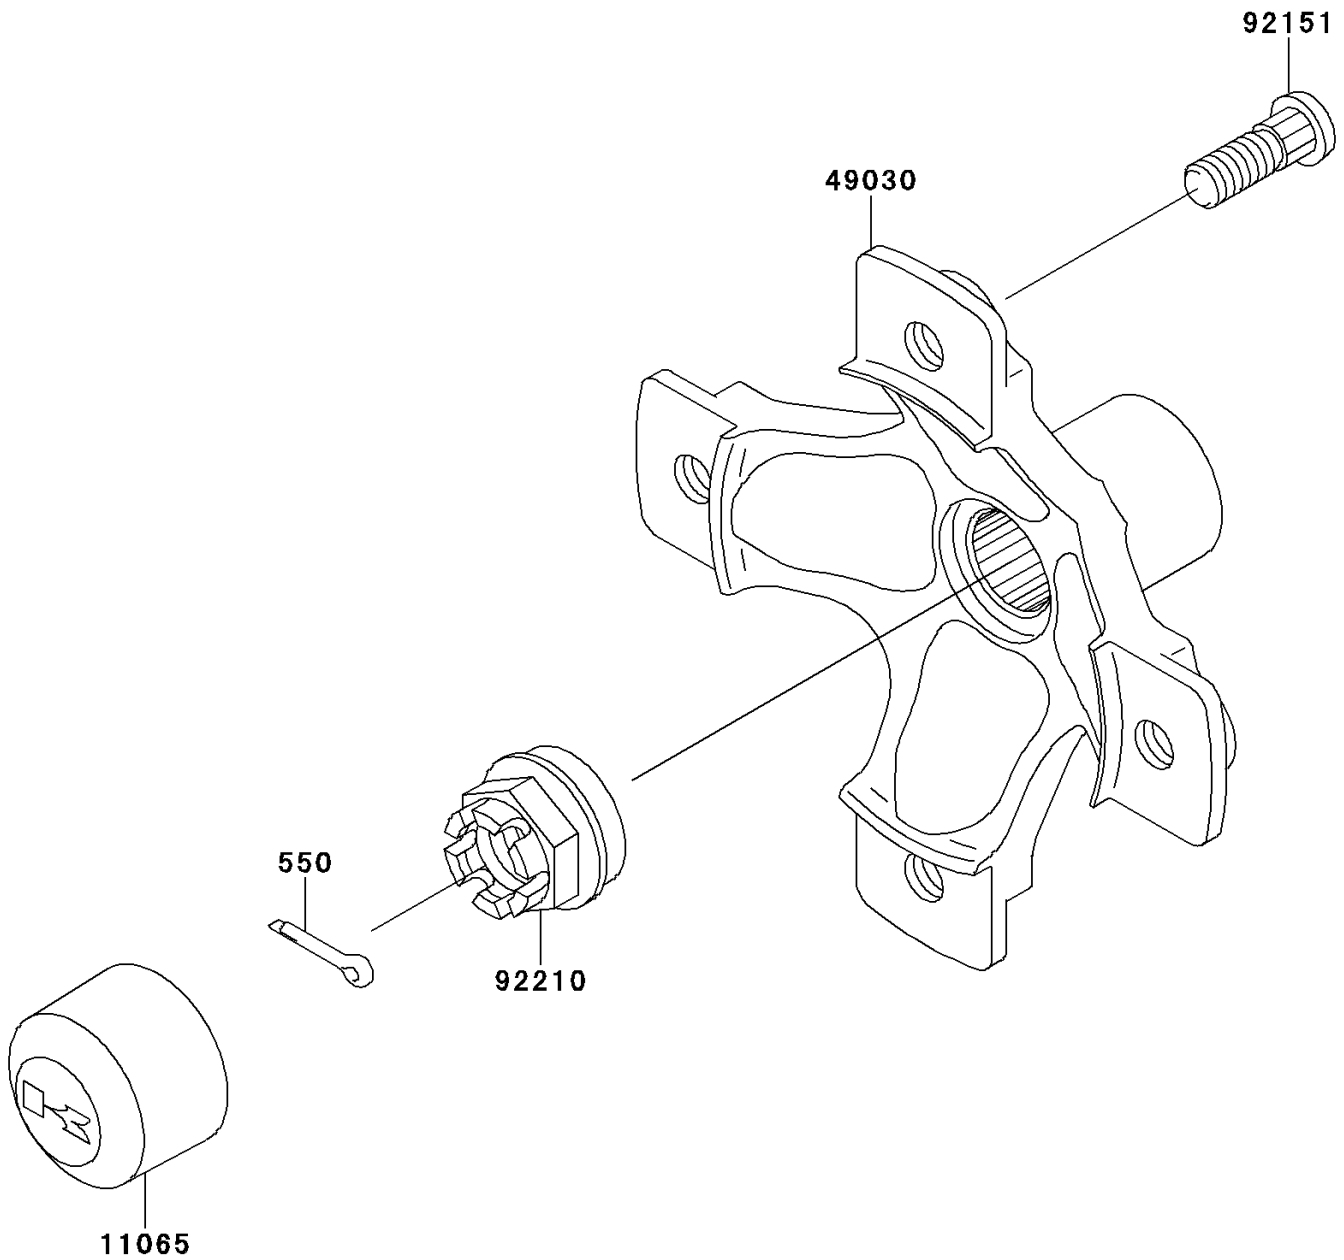

2013 BRUTE FORCE® 650 4x4 PARTS DIAGRAM

Rear Hub

F2240

2013 BRUTE FORCE® 650 4x4 PARTS LIST

Rear Hub

ITEM NAME	PART NUMBER	QUANTITY
PIN-COTTER,4.0X25 (Ref # 550)	550AA4025	2
CAP,WHEEL (Ref # 11065)	11065-1153	2
HUB,RR (Ref # 49030)	49030-1140	2
BOLT,10X29.5 (Ref # 92151)	92151-1392	8
NUT,CASTLE,20MM (Ref # 92210)	92210-1381	2