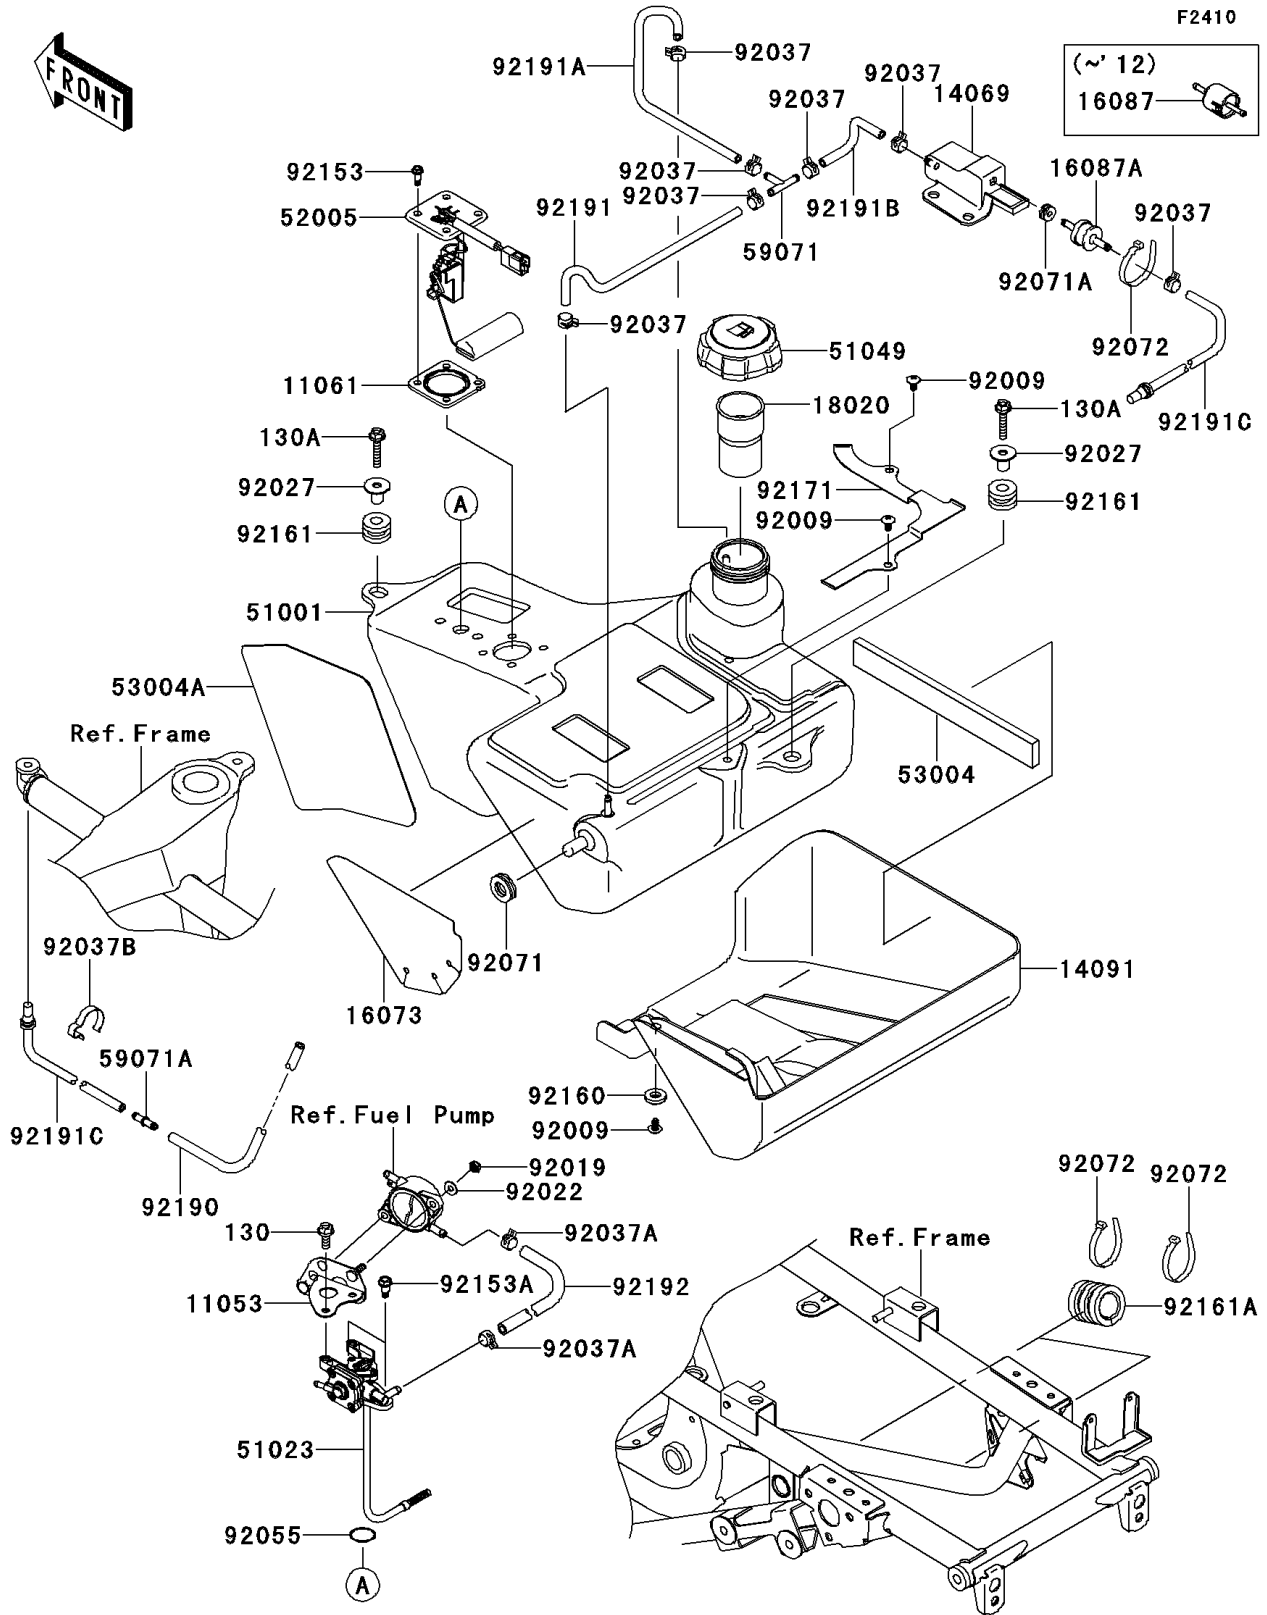

2012 BRUTE FORCE® 650 4x4 PARTS DIAGRAM

Fuel Tank

2012 BRUTE FORCE® 650 4x4 PARTS LIST

Fuel Tank

ITEM NAME	PART NUMBER	QUANTITY
BOLT-FLANGED,6X16 (Ref # 130)	130BA0616	2
BRACKET,FUEL PUMP (Ref # 11053)	11053-1639	1
GASKET,FUEL GAUGE (Ref # 11061)	11061-0071	1
BREATHER,TANK (Ref # 14069)	14069-1069	1
COVER,FUEL TANK (Ref # 14091)	14091-0405	1
INSULATOR,FUEL TANK COVER (Ref # 16073)	16073-0022	1
VALVE-CHECK (Ref # 16087)	16087-0003	1
BAFFLE,FUEL TANK CAP (Ref # 18020)	18020-1278	1
TANK-COMP-FUEL (Ref # 51001)	51001-0197	1
TAP-ASSY,FUEL (Ref # 51023)	51023-0013	1
CAP-TANK,FUEL (Ref # 51049)	51049-0001	1
GAUGE,FUEL (Ref # 52005)	52005-0016	1
MAT,FUEL TANK COVER (Ref # 53004)	53004-1161	1
MAT,FUEL TANK (Ref # 53004A)	53004-1165	1
JOINT (Ref # 59071)	59071-3705	1
JOINT (Ref # 59071A)	59071-3717	1
SCREW,6X12 (Ref # 92009)	92009-1480	3
NUT,LOCK,6MM (Ref # 92019)	92019-008	2
WASHER,6.2X15.0X1.2 (Ref # 92022)	92022-2373	2
COLLAR,L=16.1 (Ref # 92027)	92027-1847	2
CLAMP,TUBE (Ref # 92037)	92037-1461	7
CLAMP,TUBE (Ref # 92037A)	92037-1505	2
CLAMP,HOSE (Ref # 92037B)	92037-1552	1
RING-O,FUEL TAP (Ref # 92055)	92055-0081	1
GROMMET,AIR SUCTION VALVE (Ref # 92071)	92071-1249	1
GROMMET (Ref # 92071A)	92071-1266	1
BAND,L=188 (Ref # 92072)	92072-1239	5
BOLT,FLANGED,5MM (Ref # 92153)	92153-0361	4
BOLT,6MM (Ref # 92153A)	92153-0824	2

2012 BRUTE FORCE® 650 4x4 PARTS LIST

Fuel Tank

ITEM NAME	PART NUMBER	QUANTITY
DAMPER (Ref # 92160)	92160-1017	1
DAMPER (Ref # 92161)	92161-0106	2
DAMPER,FUEL TANK,RR (Ref # 92161A)	92161-1111	2
CLAMP,TUBE (Ref # 92171)	92171-0495	1
TUBE,5X9X530 (Ref # 92190)	92190-1256	1
TUBE,TANK-FRONT (Ref # 92191)	92191-1639	1
TUBE,TANK-REAR (Ref # 92191A)	92191-1640	1
TUBE,5X9X160 (Ref # 92191B)	92191-1641	1
TUBE,TANK BREATHER (Ref # 92191C)	92191-1666	2
TUBE,5.8X10.8X140 (Ref # 92192)	92192-0491	1
BOLT-FLANGED,6X30 (Ref # 130A)	130BA0630	2