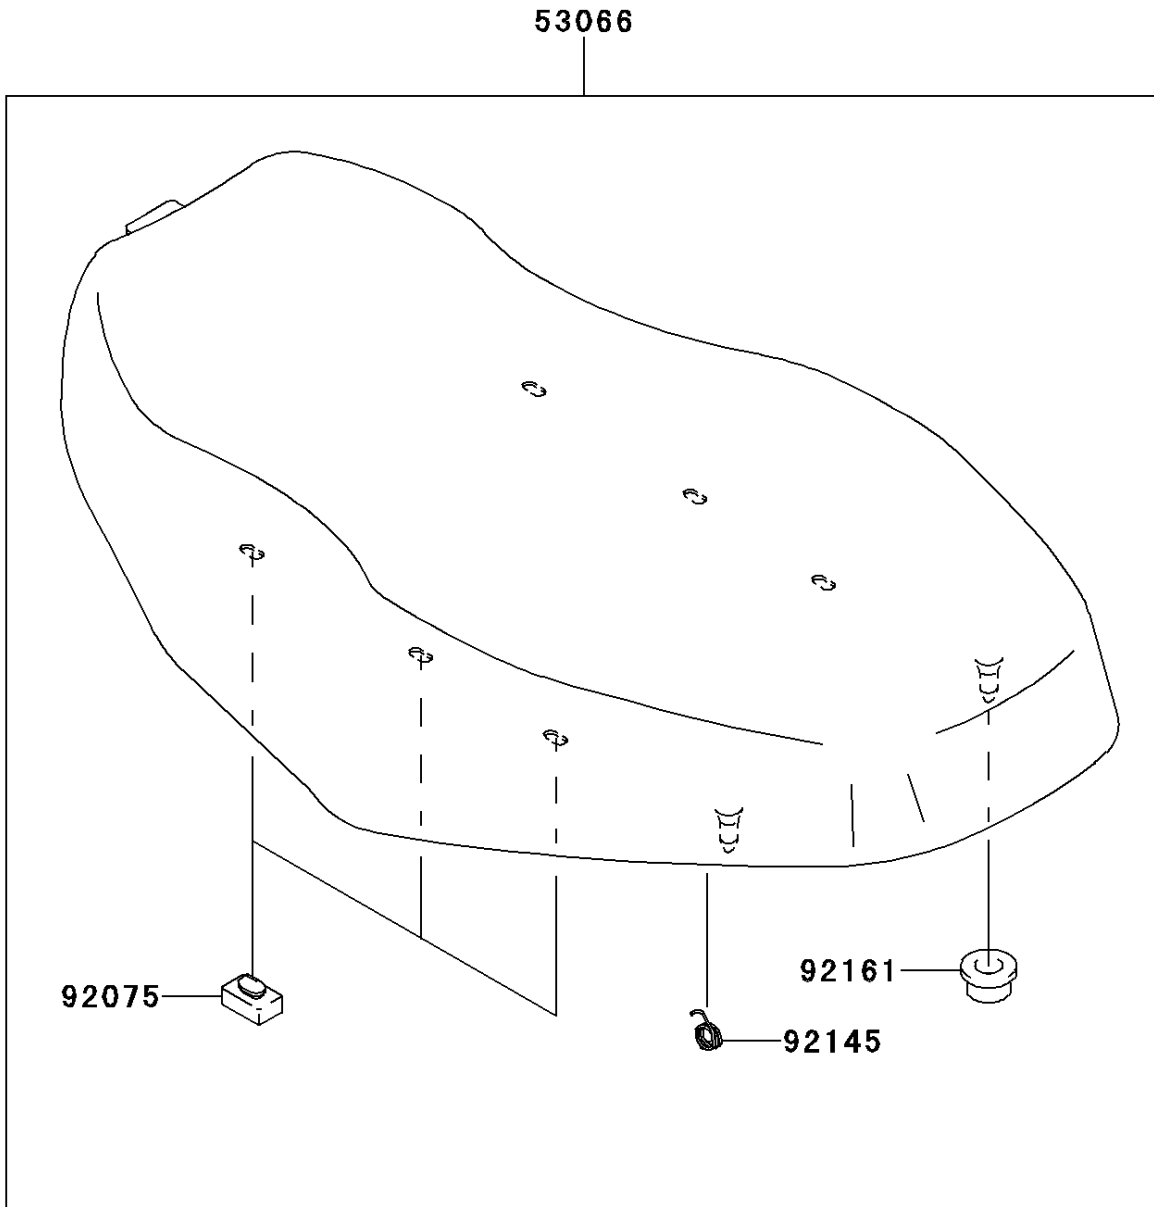

2012 BRUTE FORCE® 650 4x4 PARTS DIAGRAM

Seat

F2510

2012 BRUTE FORCE® 650 4x4 PARTS LIST

Seat

ITEM NAME	PART NUMBER	QUANTITY
SEAT-ASSY,BLACK (Ref # 53066)	53066-0266-MA	1
DAMPER (Ref # 92075)	92075-099	6
SPRING,SEAT LATCH (Ref # 92145)	92145-1310	1
DAMPER (Ref # 92161)	92161-1128	2