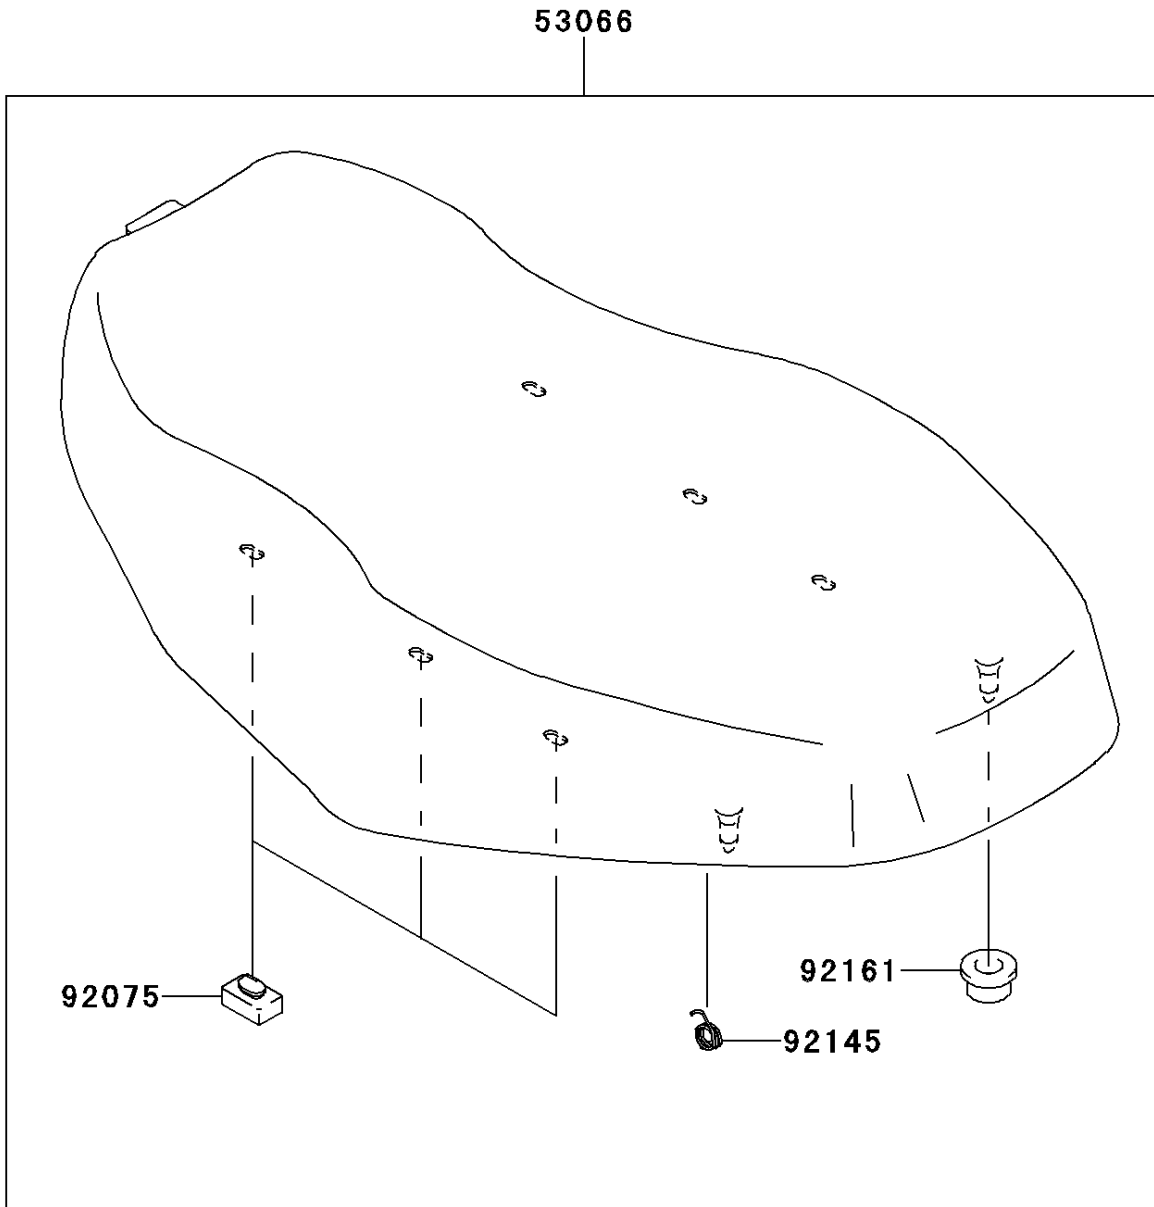

2013 BRUTE FORCE® 650 4x4 PARTS DIAGRAM

Seat

F2510

2013 BRUTE FORCE® 650 4x4 PARTS LIST

Seat

| ITEM NAME | PART NUMBER | QUANTITY |
|---------------------------------|---------------|----------|
| SEAT-ASSY,BLACK (Ref # 53066) | 53066-0266-MA | 1 |
| DAMPER (Ref # 92075) | 92075-099 | 6 |
| SPRING,SEAT LATCH (Ref # 92145) | 92145-1310 | 1 |
| DAMPER (Ref # 92161) | 92161-1128 | 2 |