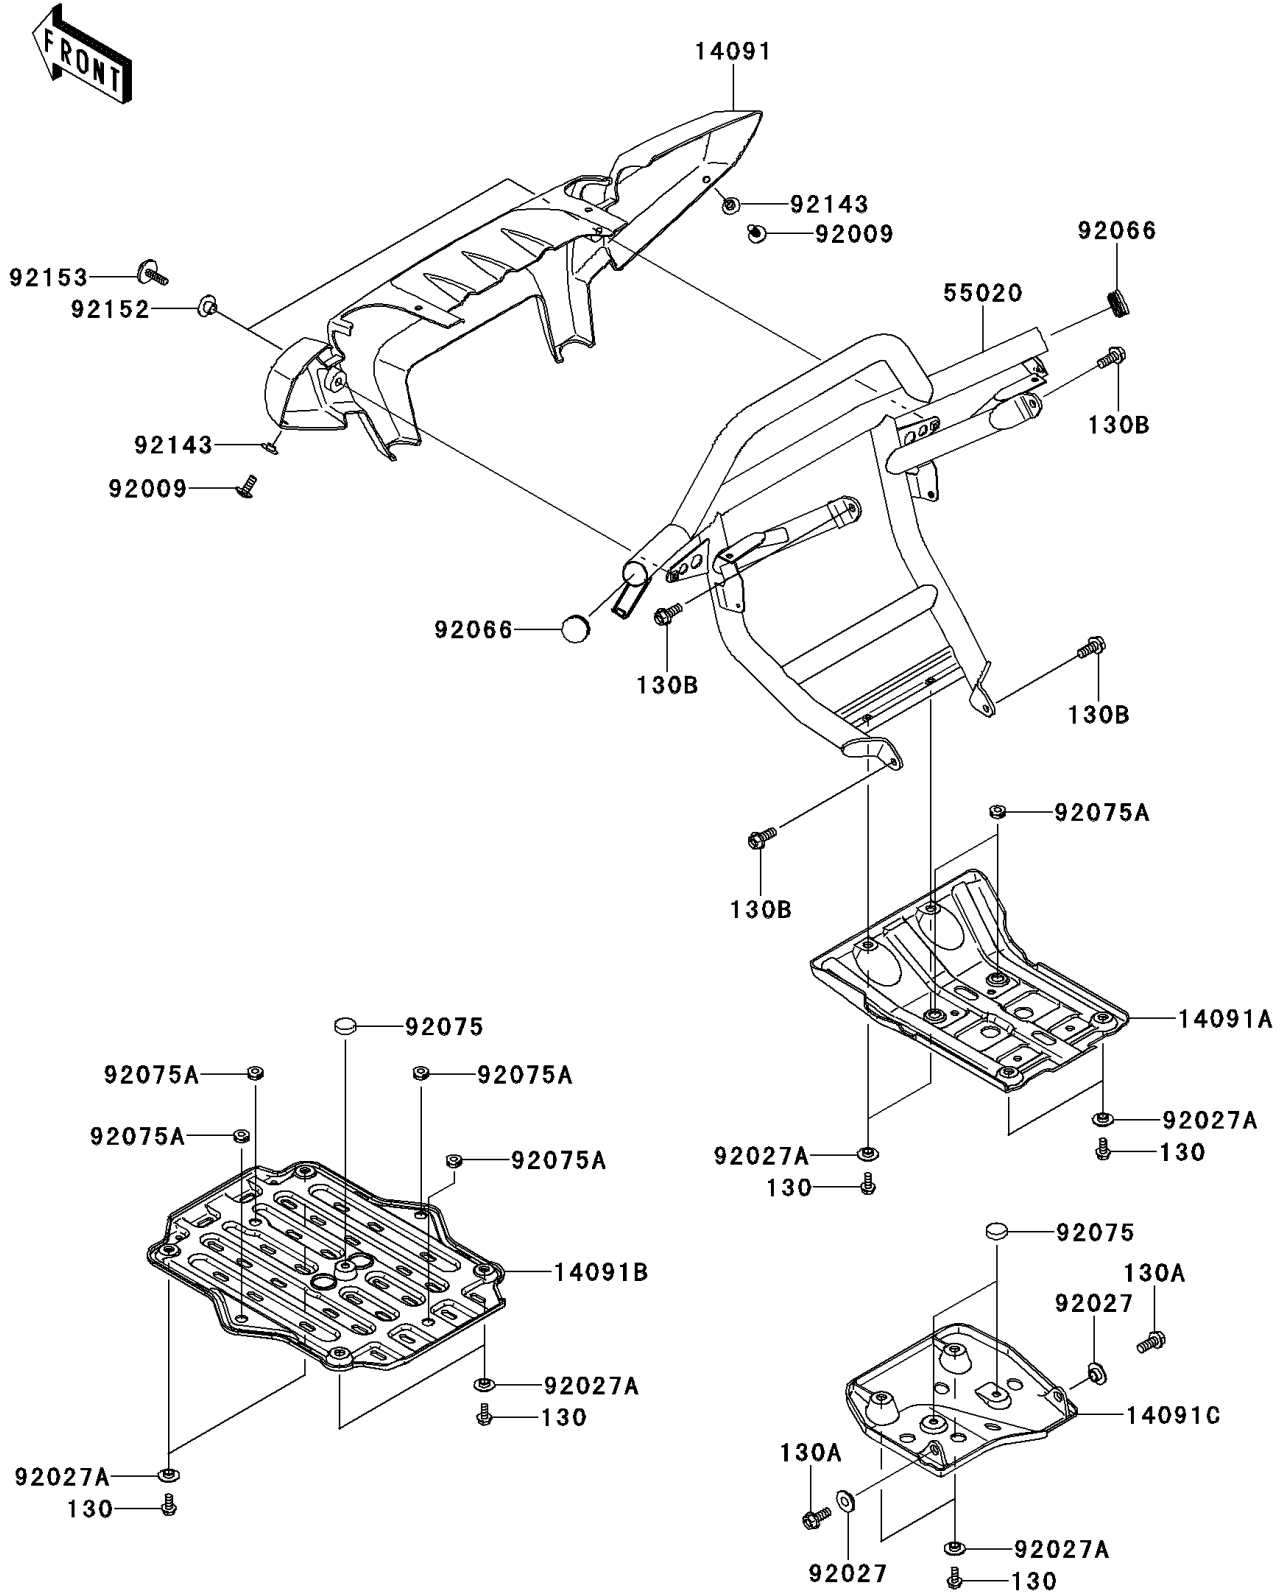

2011 BRUTE FORCE® 650 4x4 PARTS DIAGRAM

Guard(s)

F2680

2011 BRUTE FORCE® 650 4x4 PARTS LIST

Guard(s)

ITEM NAME	PART NUMBER	QUANTITY
BOLT-FLANGED,6X14 (Ref # 130)	130BB0614	10
BOLT-FLANGED,8X20 (Ref # 130A)	130BB0820	2
BOLT-FLANGED,8X20 (Ref # 130B)	130CA0820	4
COVER,FRONT BUMPER,F.BLACK (Ref # 14091)	14091-0291-6Z	1
COVER,FRONT DIFF,UNDER,F.BLACK (Ref # 14091A)	14091-0373-6Z	1
COVER,ENGINE,UNDER (Ref # 14091B)	14091-0374	1
COVER,REAR DIFF,UNDER (Ref # 14091C)	14091-0389	1
GUARD,FRONT,T.BLACK (Ref # 55020)	55020-0131-388	1
SCREW,6X16 (Ref # 92009)	92009-1621	2
COLLAR (Ref # 92027)	92027-1908	2
COLLAR,L=4.7 (Ref # 92027A)	92027-1964	10
PLUG (Ref # 92066)	92066-0035	2
DAMPER,DUAL SEAT (Ref # 92075)	92075-023	3
DAMPER (Ref # 92075A)	92075-051	6
COLLAR (Ref # 92143)	92143-1087	2
COLLAR (Ref # 92152)	92152-0181	2
BOLT,SOCKET,6X22 (Ref # 92153)	92153-0665	2