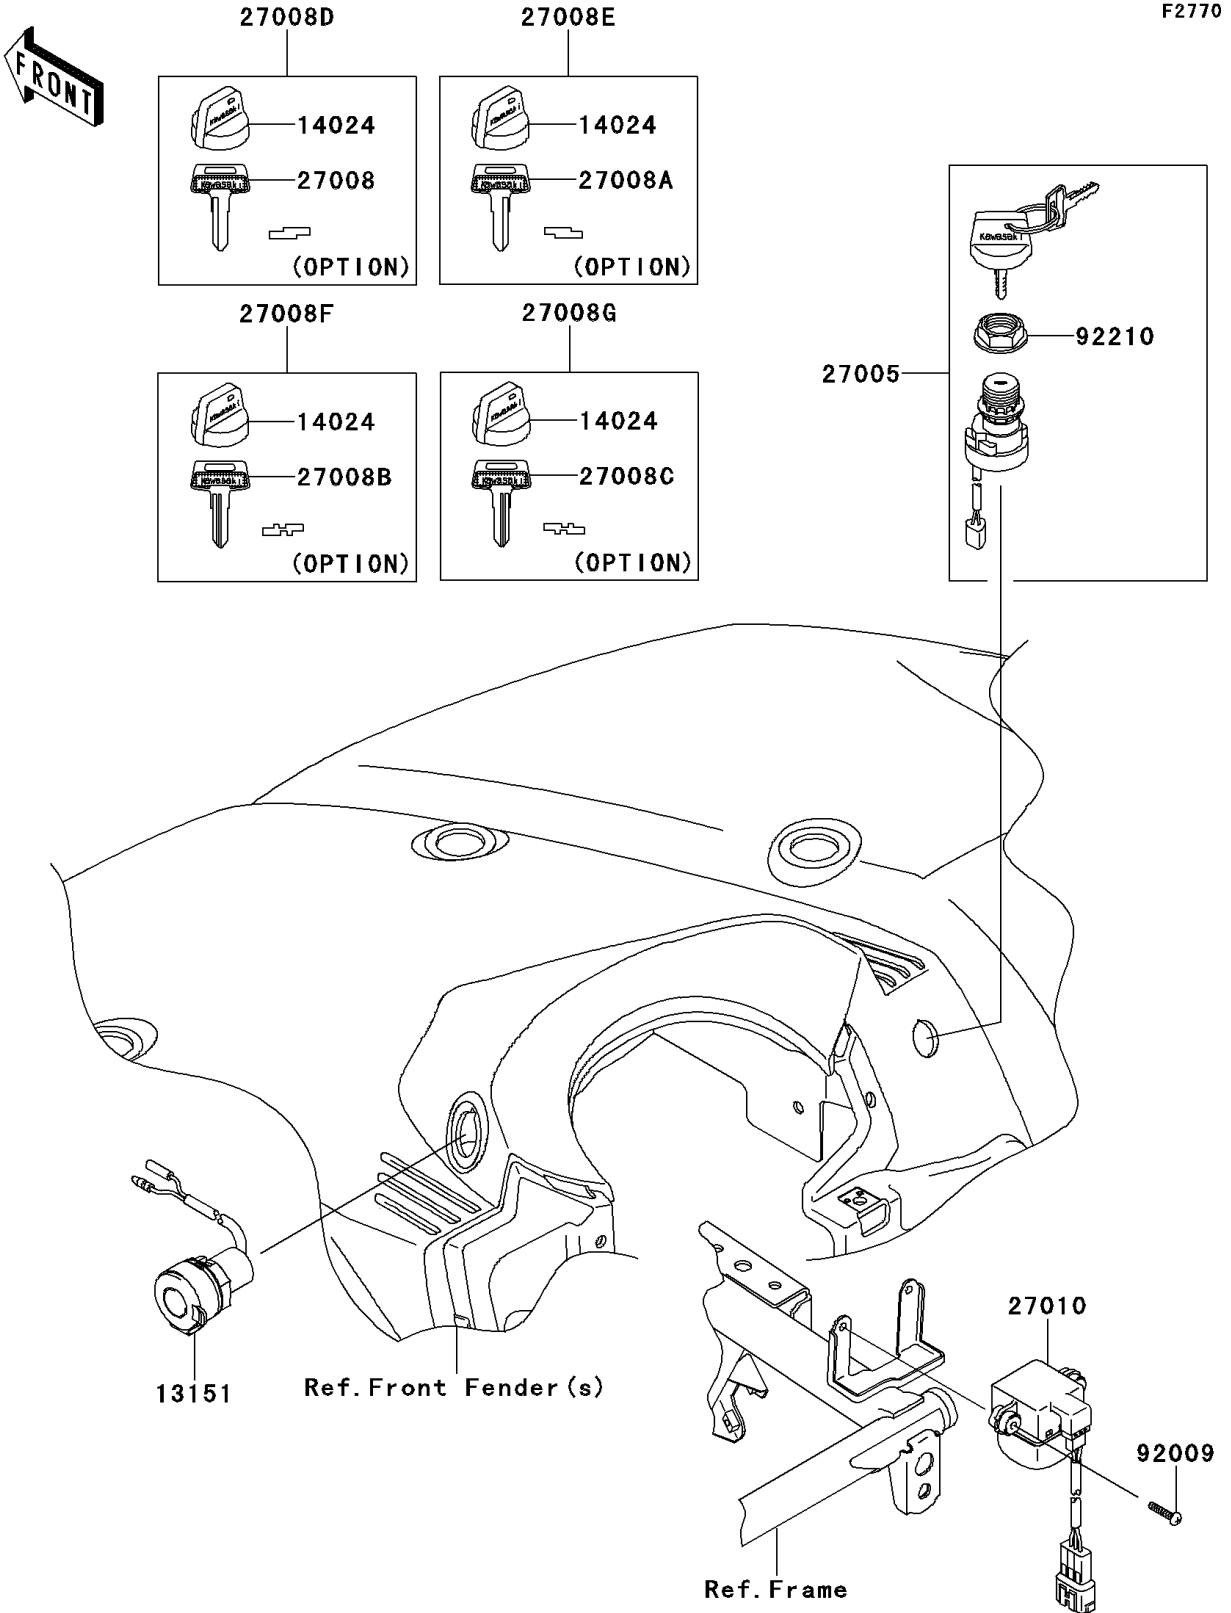

2011 BRUTE FORCE® 650 4x4 PARTS DIAGRAM

Ignition Switch

2011 BRUTE FORCE® 650 4x4 PARTS LIST

Ignition Switch

| ITEM NAME | PART NUMBER | QUANTITY |
|--|-------------|----------|
| SWITCH-COMP,D.C.TERMINAL (Ref # 13151) | 13151-0003 | 1 |
| COVER,KEY (Ref # 14024) | 14024-1551 | 4 |
| SWITCH-ASSY-IGNITION (Ref # 27005) | 27005-1267 | 1 |
| KEY-LOCK,BLANK (Ref # 27008) | 27008-1041 | 1 |
| KEY-LOCK,BLANK (Ref # 27008A) | 27008-1042 | 1 |
| KEY-LOCK,BLANK (Ref # 27008B) | 27008-1043 | 1 |
| KEY-LOCK,BLANK (Ref # 27008C) | 27008-1044 | 1 |
| KEY-LOCK,BLANK,W/COVER (Ref # 27008D) | 27008-1132 | 1 |
| KEY-LOCK,BLANK,W/COVER (Ref # 27008E) | 27008-1133 | 1 |
| KEY-LOCK,BLANK,W/COVER (Ref # 27008F) | 27008-1134 | 1 |
| KEY-LOCK,BLANK,W/COVER (Ref # 27008G) | 27008-1135 | 1 |
| SWITCH,INVERT SENSOR (Ref # 27010) | 27010-1421 | 1 |
| SCREW,4X20 (Ref # 92009) | 92009-1897 | 2 |
| NUT,IGNITION SWITCH (Ref # 92210) | 92210-1109 | 1 |