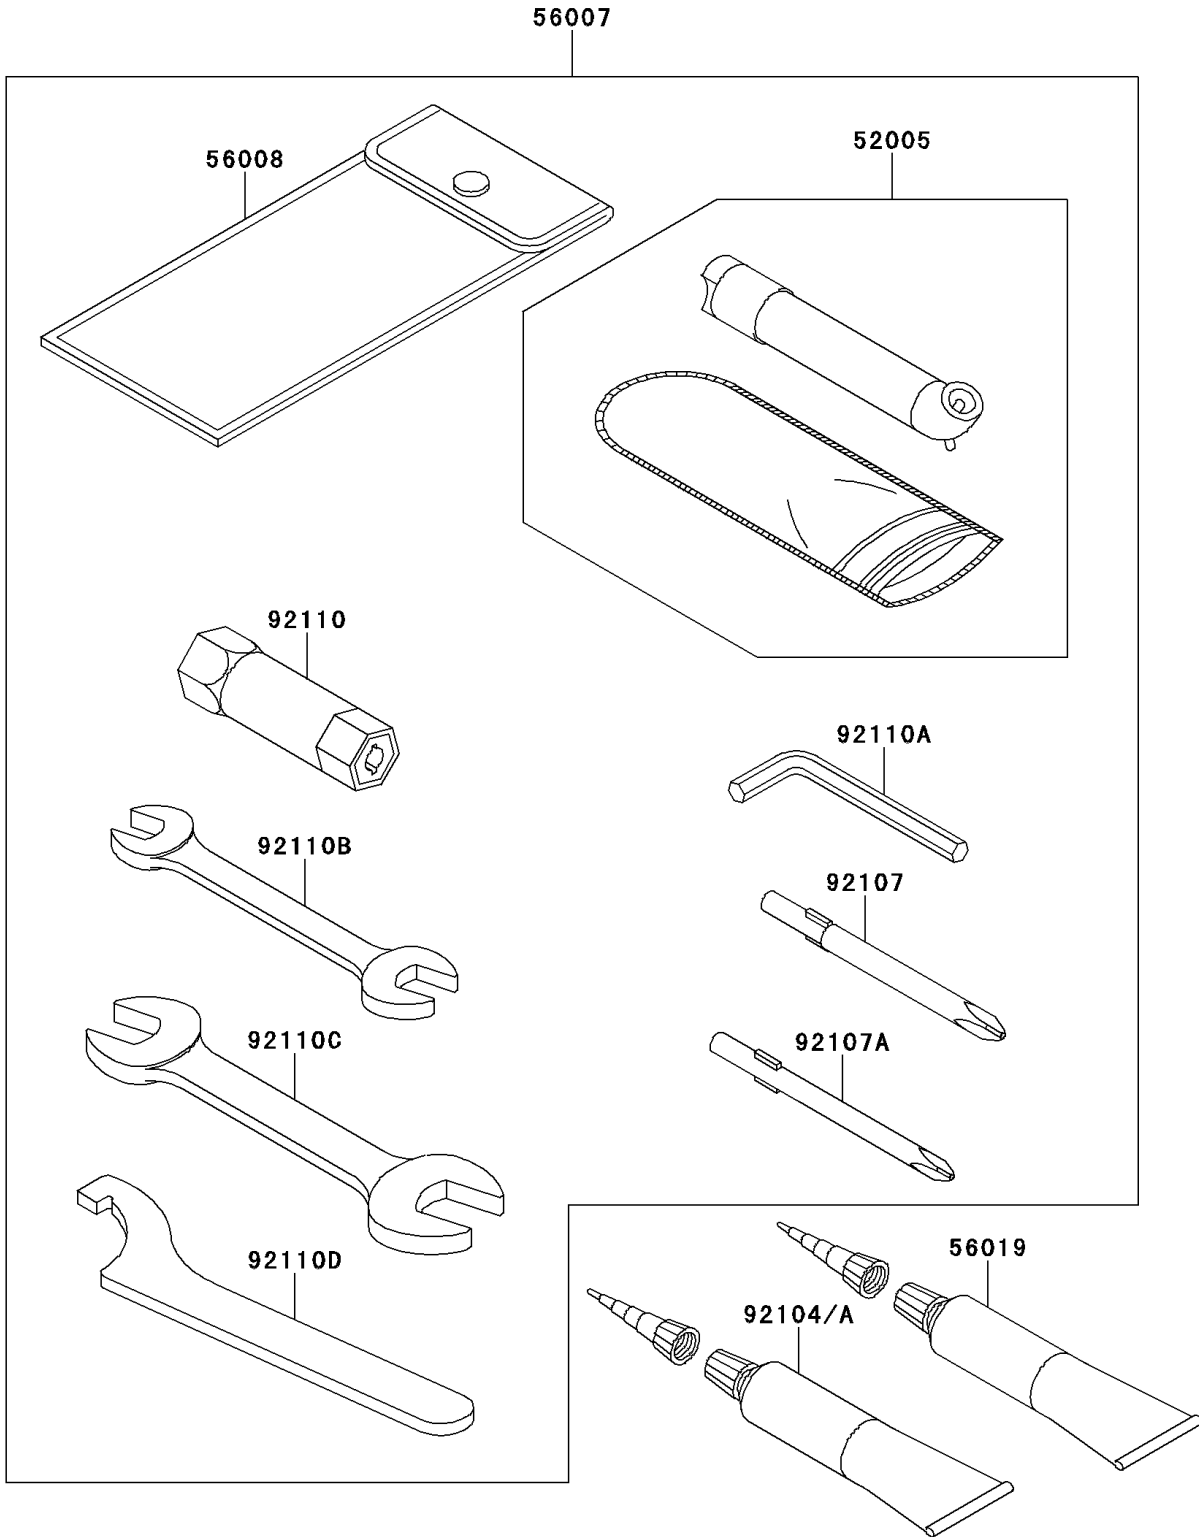

2011 BRUTE FORCE® 650 4x4 PARTS DIAGRAM

Owner's Tools

F2810

2011 BRUTE FORCE® 650 4x4 PARTS LIST

Owner's Tools

ITEM NAME	PART NUMBER	QUANTITY
GAUGE,AIR (Ref # 52005)	52005-1082	1
TOOL-KIT (Ref # 56007)	56007-1494	1
BAG,TOOL (Ref # 56008)	56008-1007	1
GASKET-LIQUID,TB1211,WHITE (Ref # 56019)	56019-120	1
GASKET-LIQUID,TB1216,GRAY (Ref # 92104)	92104-1063	1
GASKET-LIQUID,TB1215,GRAY (Ref # 92104A)	92104-1065	1
TOOL-DRIVER,#3PHILLIPS (Ref # 92107)	92107-005	1
TOOL-DRIVER,#2PHILLIPS (Ref # 92107A)	92107-1053	1
TOOL-WRENCH,BOX,16MM (Ref # 92110)	92110-1116	1
TOOL-WRENCH,ALLEN,3MM (Ref # 92110A)	92110-1140	1
TOOL-WRENCH,OPEN END,10X12 (Ref # 92110B)	92110-1152	1
TOOL-WRENCH,OPEN END,14X17 (Ref # 92110C)	92110-1153	1
TOOL-WRENCH,HOOK (Ref # 92110D)	92110-1173	1