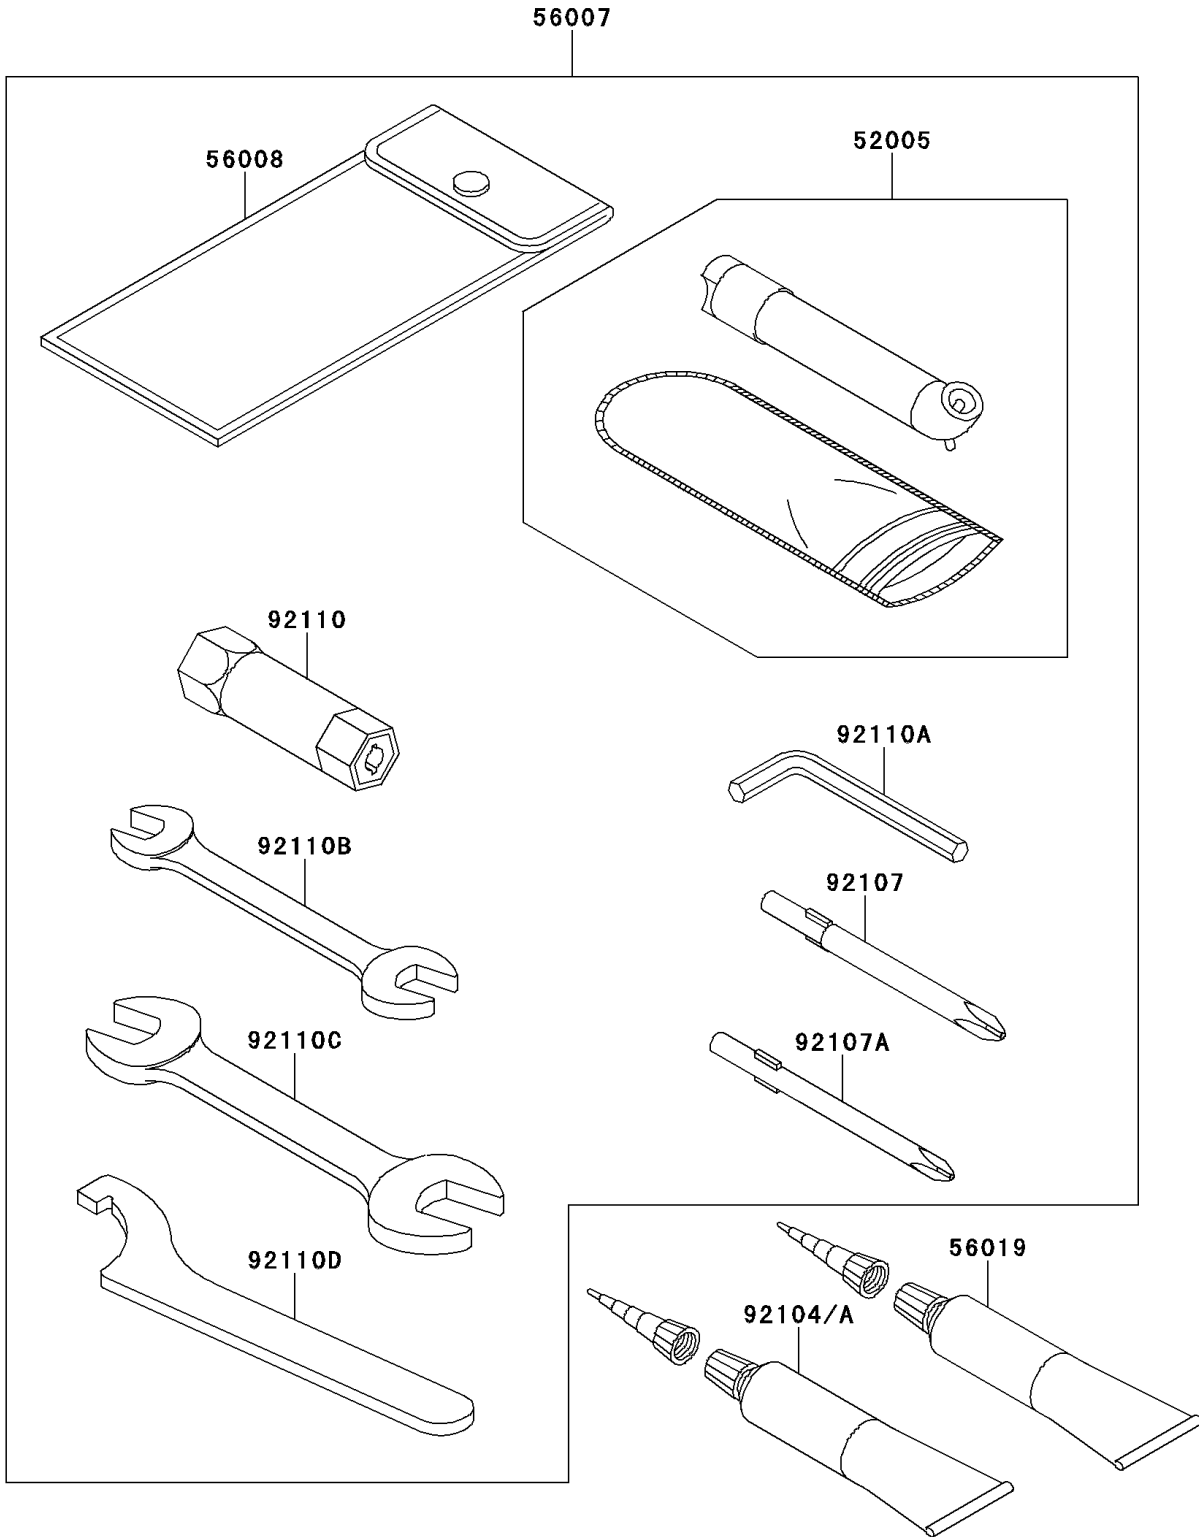

2012 BRUTE FORCE® 650 4x4 PARTS DIAGRAM

Owner's Tools

F2810

2012 BRUTE FORCE® 650 4x4 PARTS LIST

Owner's Tools

ITEM NAME	PART NUMBER	QUANTITY
GAUGE,AIR (Ref # 52005)	52005-1082	1
TOOL-KIT (Ref # 56007)	56007-1494	1
BAG,TOOL (Ref # 56008)	56008-1007	1
GASKET-LIQUID,TB1211,WHITE (Ref # 56019)	56019-120	1
GASKET-LIQUID,TB1216,GRAY (Ref # 92104)	92104-1063	1
GASKET-LIQUID,TB1215,GRAY (Ref # 92104A)	92104-1065	1
TOOL-DRIVER,#3PHILLIPS (Ref # 92107)	92107-005	1
TOOL-DRIVER,#2PHILLIPS (Ref # 92107A)	92107-1053	1
TOOL-WRENCH,BOX,16MM (Ref # 92110)	92110-1116	1
TOOL-WRENCH,ALLEN,3MM (Ref # 92110A)	92110-1140	1
TOOL-WRENCH,OPEN END,10X12 (Ref # 92110B)	92110-1152	1
TOOL-WRENCH,OPEN END,14X17 (Ref # 92110C)	92110-1153	1
TOOL-WRENCH,HOOK (Ref # 92110D)	92110-1173	1