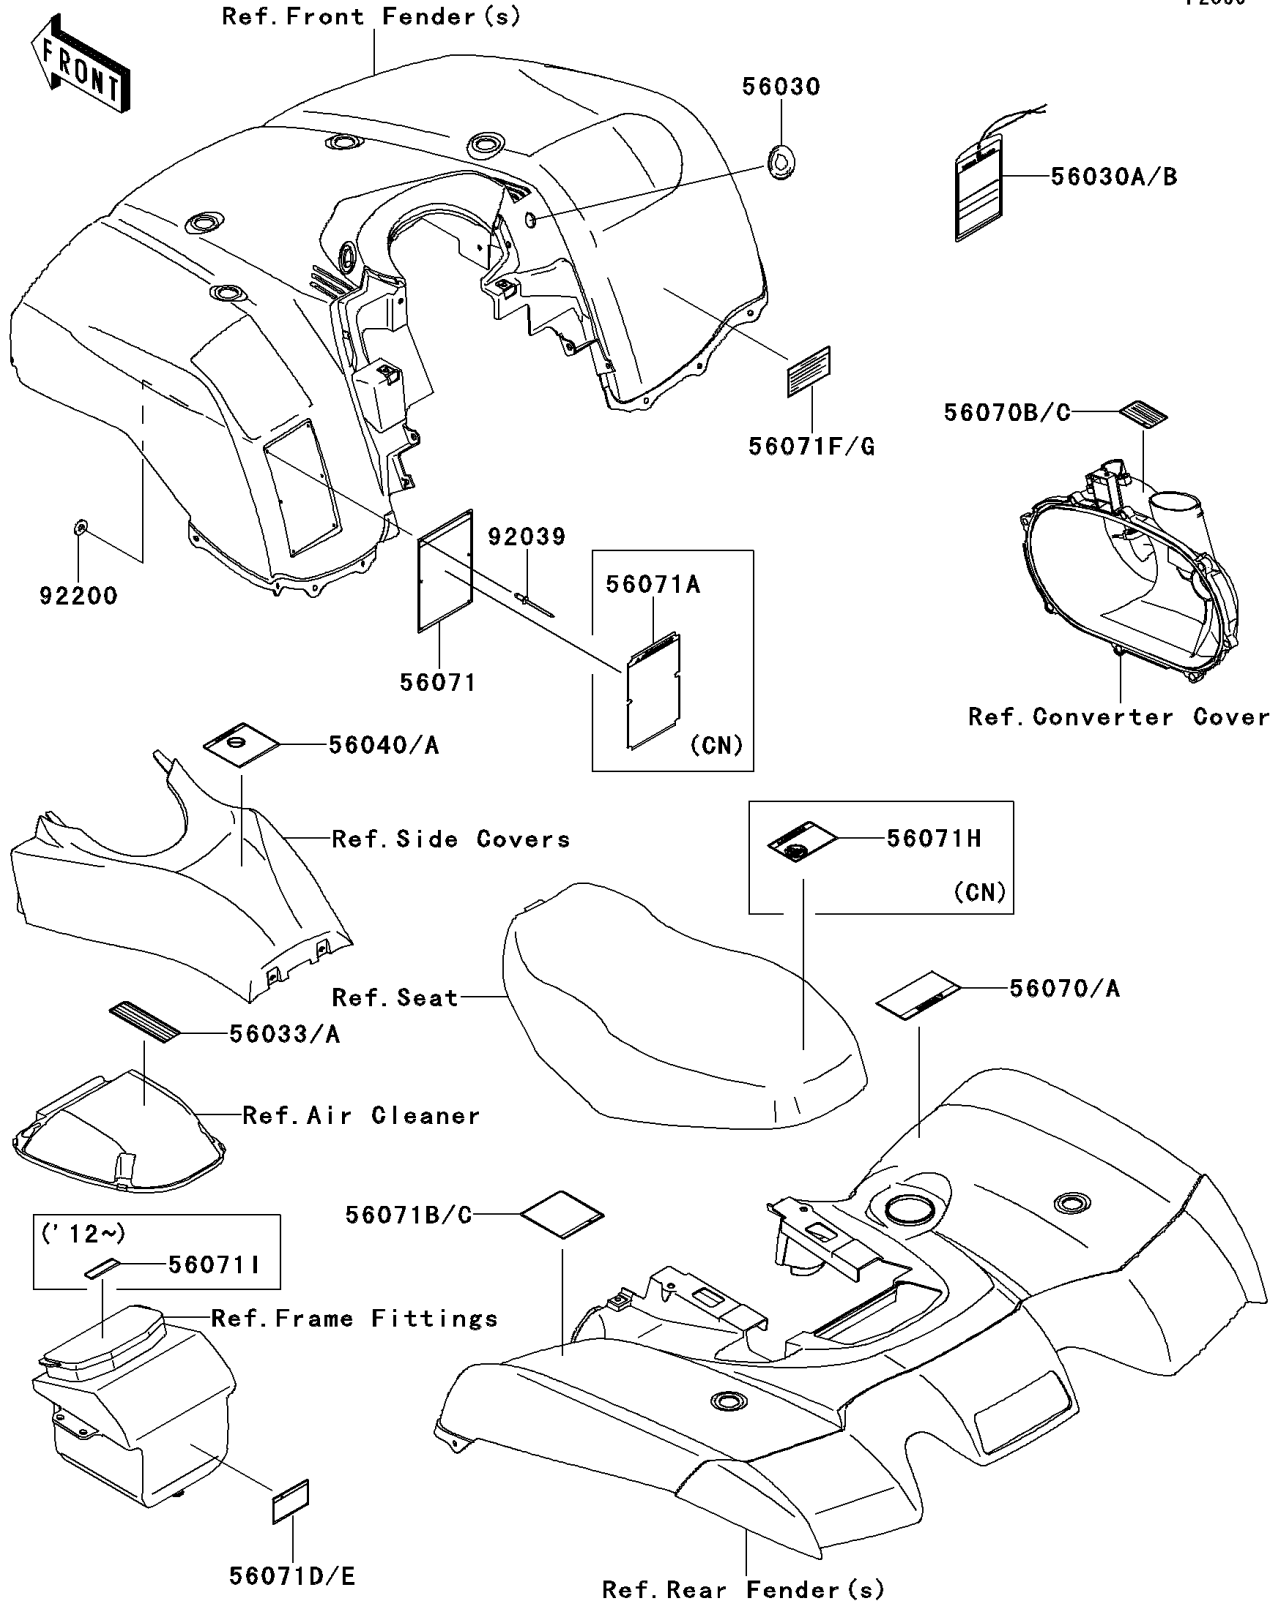

2011 BRUTE FORCE® 650 4x4 PARTS DIAGRAM

Labels

F2860

2011 BRUTE FORCE® 650 4x4 PARTS LIST

Labels

ITEM NAME	PART NUMBER	QUANTITY
LABEL,IGNITION SWITCH (Ref # 56030)	56030-0014	1
LABEL,HANGTAG (Ref # 56030A)	56030-0194	1
LABEL-MANUAL,AIR CLEANER (Ref # 56033A)	56033-1263	1
LABEL-WARNING,UNDER 16 (Ref # 56040)	56040-1276	1
LABEL-WARNING,DRIVE BELT (Ref # 56070)	56070-0038	1
LABEL-WARNING,CVT COVER (Ref # 56070B)	56070-1269	1
LABEL-WARNING,SERIOUS INJURY (Ref # 56071)	56071-0057	1
LABEL-WARNING,TIRE&MAX LOAD (Ref # 56071B)	56071-0075	1
LABEL-WARNING,TOWING (Ref # 56071D)	56071-0079	1
LABEL-WARNING,SHIFT LEVER (Ref # 56071F)	56071-0090	1
RIVET,3.2X8 (Ref # 92039)	92039-3763	6
WASHER,3.5X8X1 (Ref # 92200)	92200-1251	6
LABEL,HANGTAG,FRN (Ref # 56030B)	56030-0197	1
LABEL-MANUAL,AIR CLEANER,FRN (Ref # 56033)	56033-0311	1
LABEL-WARNING,AGE,FRN (Ref # 56040A)	56040-1325	1
LABEL-WARNING,DRIVE BELT,FRN (Ref # 56070A)	56070-0039	1
LABEL-WARNING,CVT COVER,FRN (Ref # 56070C)	56070-1271	1
LABEL-WARNING,GENERAL,FRN (Ref # 56071A)	56071-0059	1
LABEL-WARNING,TIRE INFO,FRN (Ref # 56071C)	56071-0076	1
LABEL-WARNING,TRAILER TOWING,FRN (Ref # 56071E)	56071-0080	1
LABEL-WARNING,SHIFT LEVER,FRN (Ref # 56071G)	56071-0092	1
LABEL-WARNING,NO PASSENGER,FRN (Ref # 56071H)	56071-0097	1