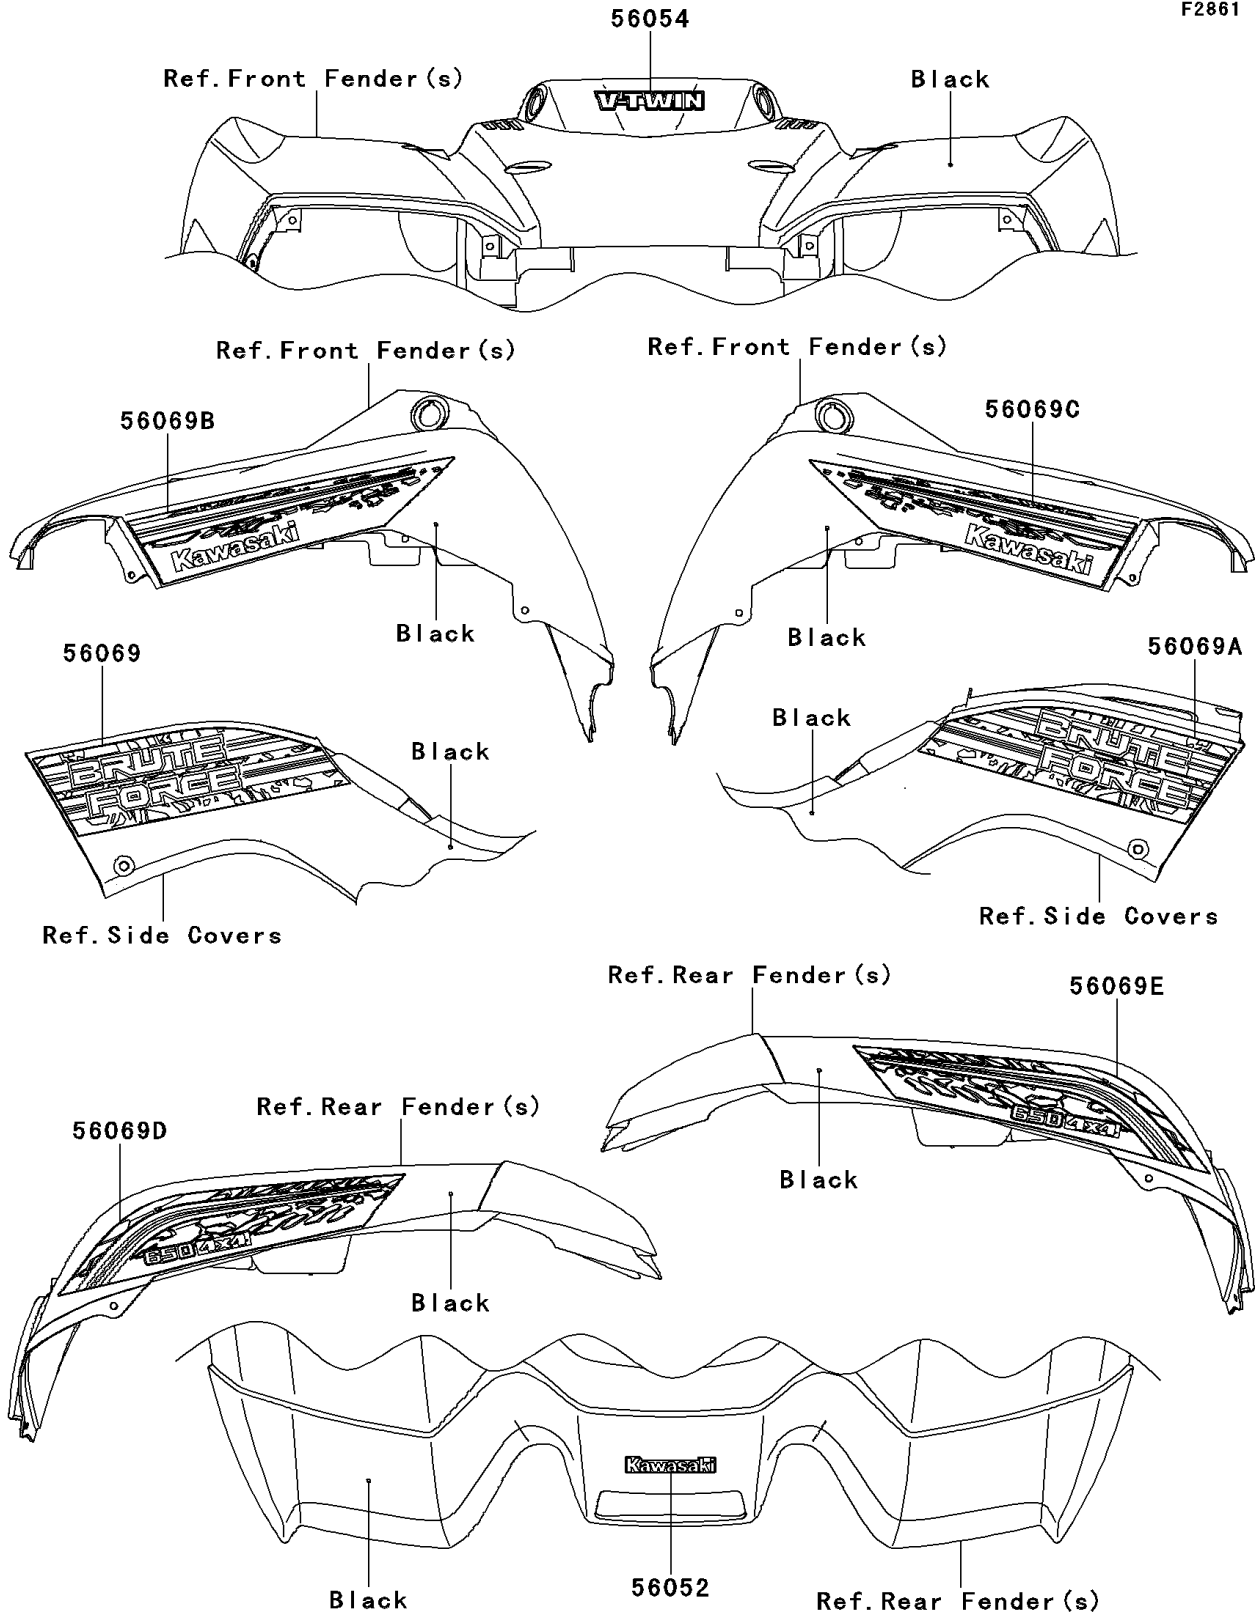

2011 BRUTE FORCE® 650 4x4 PARTS DIAGRAM

Decals(Black)(DBF)

F2861

2011 BRUTE FORCE® 650 4x4 PARTS LIST

Decals(Black)(DBF)

ITEM NAME	PART NUMBER	QUANTITY
MARK,KAWASAKI (Ref # 56052)	56052-0928	1
MARK,FR FENDER,V-TWIN (Ref # 56054)	56054-0230	1
PATTERN,SIDE COVER,LH (Ref # 56069)	56069-0676	1
PATTERN,SIDE COVER,RH (Ref # 56069A)	56069-0677	1
PATTERN,FR FENDER,LH (Ref # 56069B)	56069-0678	1
PATTERN,FR FENDER,RH (Ref # 56069C)	56069-0679	1
PATTERN,RR FENDER,LH (Ref # 56069D)	56069-0680	1
PATTERN,RR FENDER,RH (Ref # 56069E)	56069-0681	1