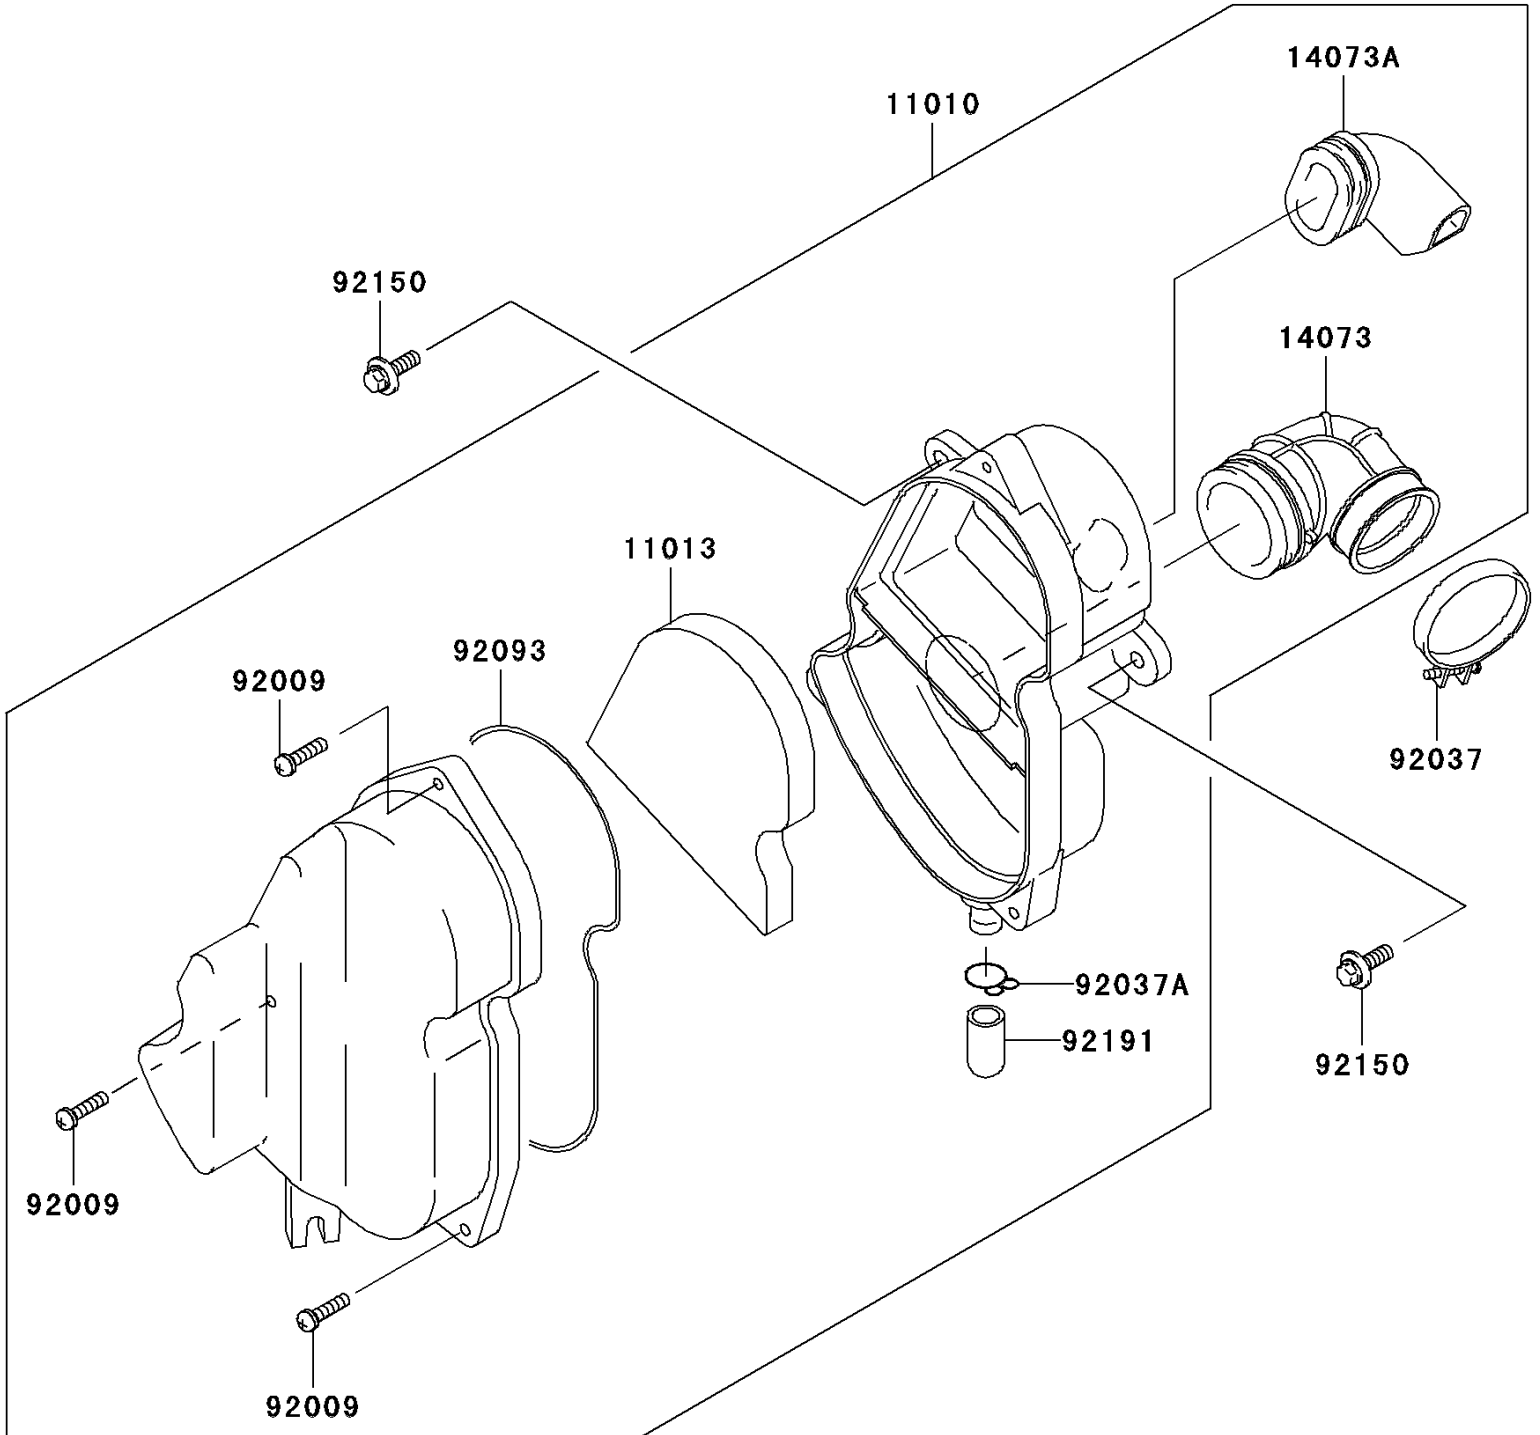

2006 KLX110 PARTS DIAGRAM

Air Cleaner

E1130

2006 KLX110 PARTS LIST

Air Cleaner

ITEM NAME	PART NUMBER	QUANTITY
FILTER-ASSY-AIR (Ref # 11010)	11010-1773	1
ELEMENT-AIR FILTER (Ref # 11013)	11013-1294	1
DUCT,CARBURETOR (Ref # 14073)	14073-1819	1
DUCT,IN (Ref # 14073A)	14073-1820	1
SCREW,M5X20 (Ref # 92009)	92009-1990	3
CLAMP (Ref # 92037)	92037-1305	1
CLAMP,14.5MM (Ref # 92037A)	92037-1900	1
SEAL,AIR CLEANER (Ref # 92093)	92093-1560	1
BOLT,FLANGED,6X20 (Ref # 92150)	92150-1339	2
TUBE (Ref # 92191)	92191-1704	1