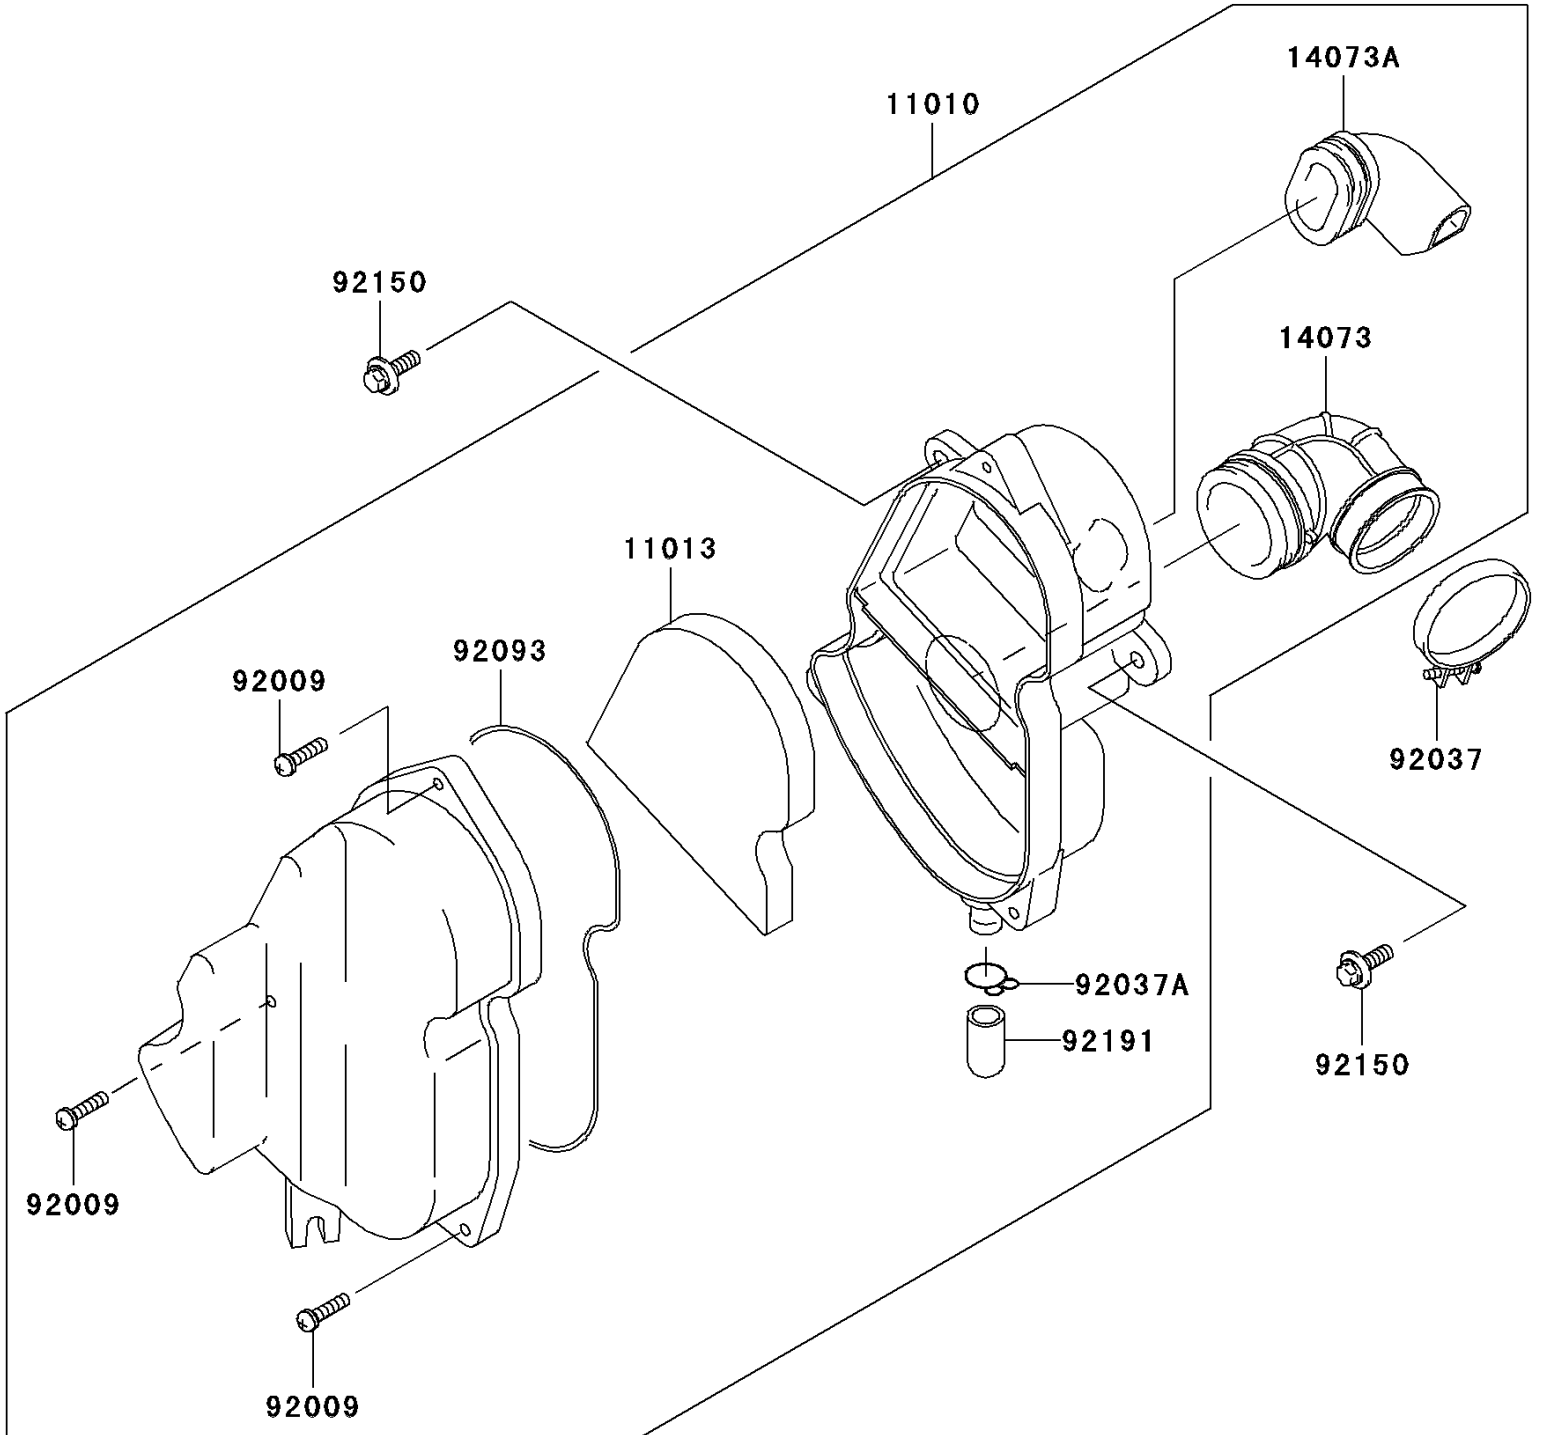

2008 KLX®110 PARTS DIAGRAM

Air Cleaner

E1130

2008 KLX®110 PARTS LIST

Air Cleaner

ITEM NAME	PART NUMBER	QUANTITY
FILTER-ASSY-AIR (Ref # 11010)	11010-1773	1
ELEMENT-AIR FILTER (Ref # 11013)	11013-1294	1
DUCT,CARBURETOR (Ref # 14073)	14073-1819	1
DUCT,IN (Ref # 14073A)	14073-1820	1
SCREW,M5X20 (Ref # 92009)	92009-1990	3
CLAMP (Ref # 92037)	92037-1305	1
CLAMP,14.5MM (Ref # 92037A)	92037-1900	1
SEAL,AIR CLEANER (Ref # 92093)	92093-1560	1
BOLT,FLANGED,6X20 (Ref # 92150)	92150-1339	2
TUBE (Ref # 92191)	92191-1704	1