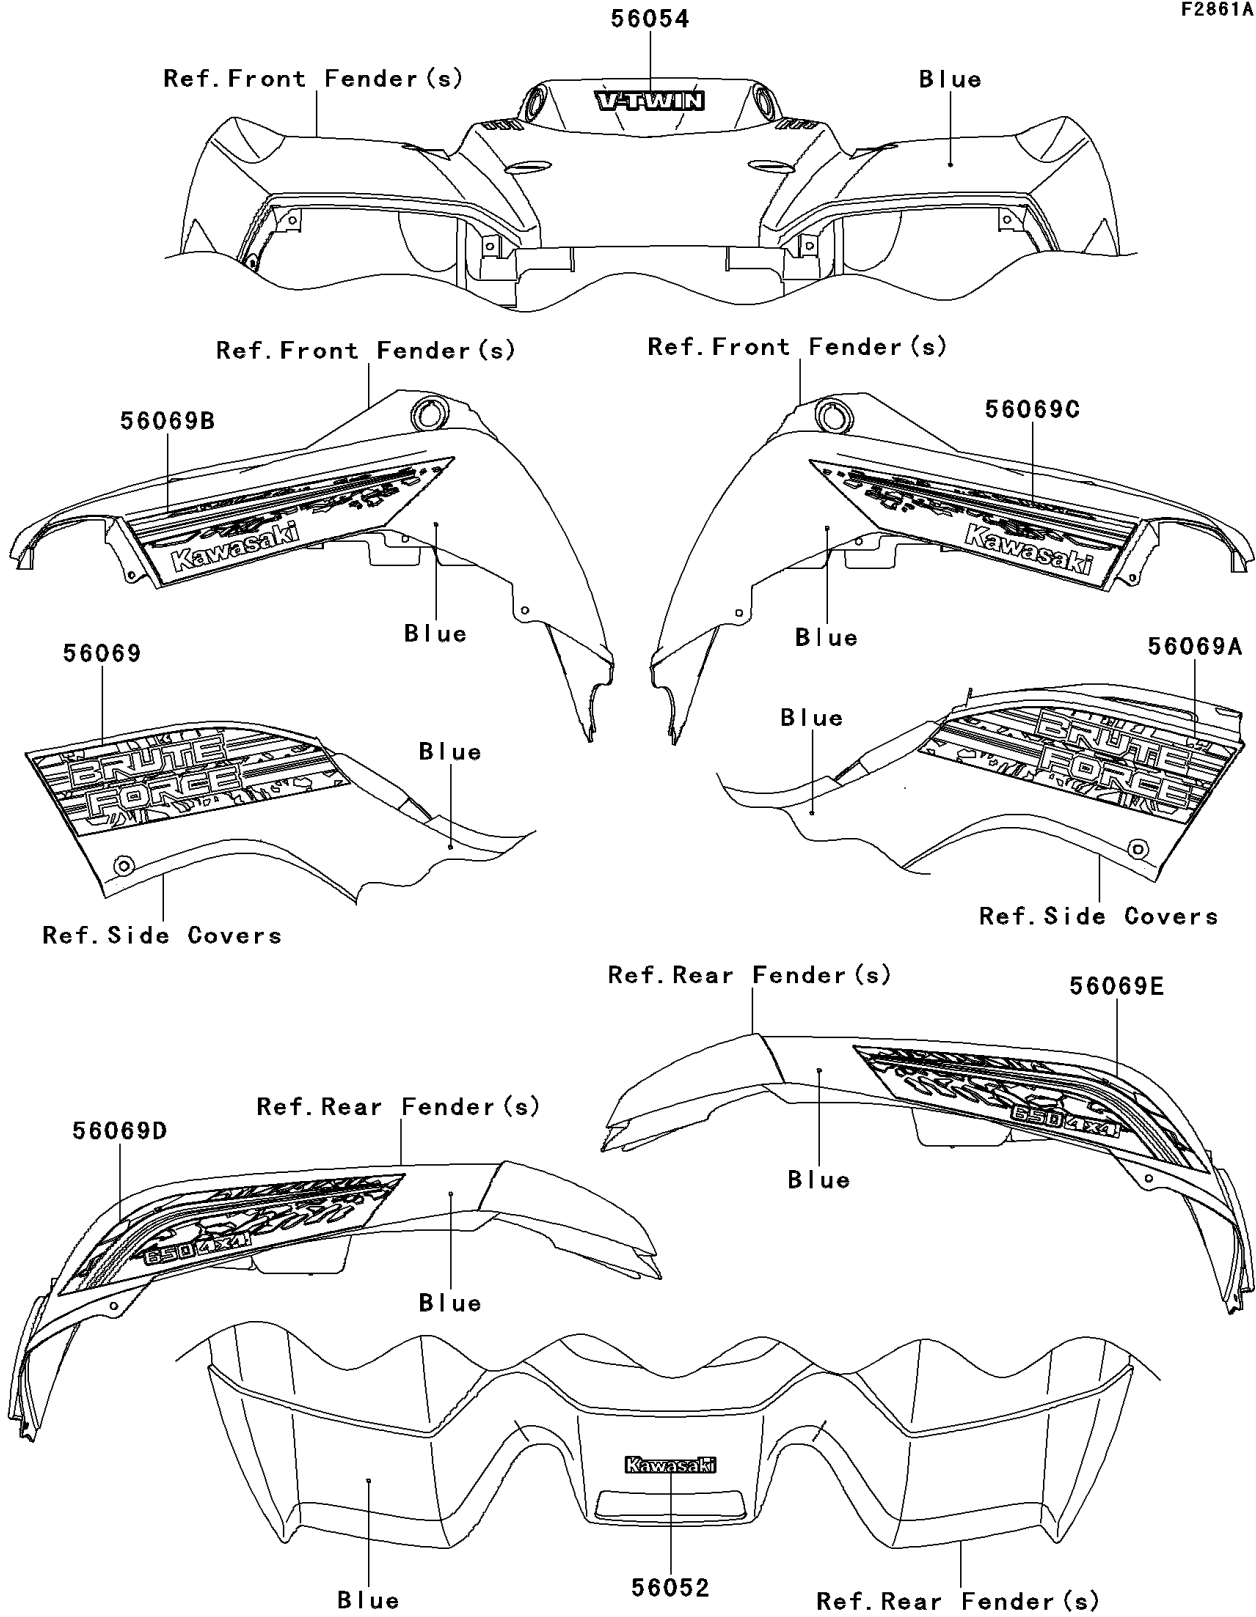

2011 BRUTE FORCE® 650 4x4 PARTS DIAGRAM

Decals(Blue)(DBF)

F2861A

2011 BRUTE FORCE® 650 4x4 PARTS LIST

Decals(Blue)(DBF)

ITEM NAME	PART NUMBER	QUANTITY
MARK,KAWASAKI (Ref # 56052)	56052-0716	1
MARK,FR FENDER,V-TWIN (Ref # 56054)	56054-0230	1
PATTERN,SIDE COVER,LH (Ref # 56069)	56069-0682	1
PATTERN,SIDE COVER,RH (Ref # 56069A)	56069-0683	1
PATTERN,FR FENDER,LH (Ref # 56069B)	56069-0684	1
PATTERN,FR FENDER,RH (Ref # 56069C)	56069-0685	1
PATTERN,RR FENDER,LH (Ref # 56069D)	56069-0686	1
PATTERN,RR FENDER,RH (Ref # 56069E)	56069-0687	1