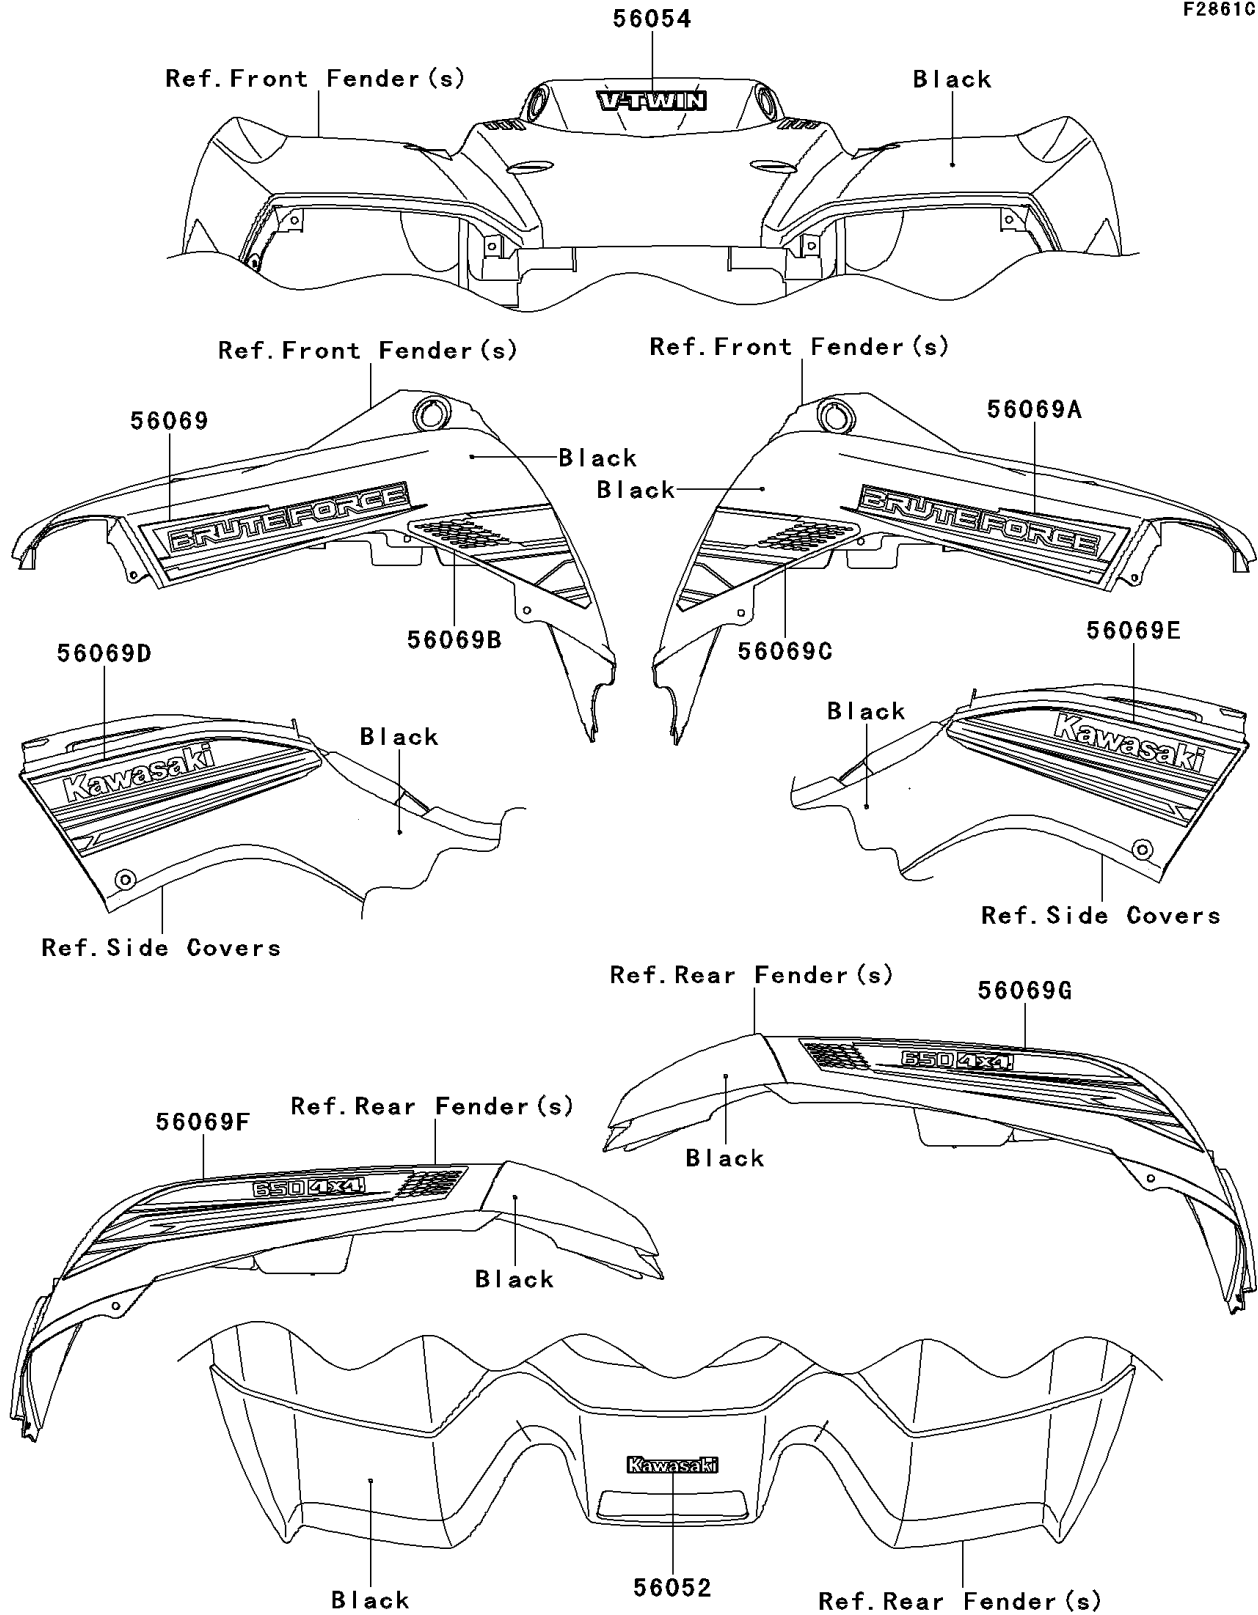

2013 BRUTE FORCE® 650 4x4 PARTS DIAGRAM

Decals(Black)(DDF)

F2861C

2013 BRUTE FORCE® 650 4x4 PARTS LIST

Decals(Black)(DDF)

| ITEM NAME | PART NUMBER | QUANTITY |
|--|-------------|----------|
| MARK,KAWASAKI (Ref # 56052) | 56052-0928 | 1 |
| MARK,FR FENDER,V-TWIN (Ref # 56054) | 56054-0230 | 1 |
| PATTERN,FR FENDER,FR,LH (Ref # 56069) | 56069-2468 | 1 |
| PATTERN,FR FENDER,FR,RH (Ref # 56069A) | 56069-2469 | 1 |
| PATTERN,FR FENDER,RR,LH (Ref # 56069B) | 56069-2470 | 1 |
| PATTERN,FR FENDER,RR,RH (Ref # 56069C) | 56069-2471 | 1 |
| PATTERN,SIDE COVER,LH (Ref # 56069D) | 56069-2472 | 1 |
| PATTERN,SIDE COVER,RH (Ref # 56069E) | 56069-2473 | 1 |
| PATTERN,RR FENDER,LH (Ref # 56069F) | 56069-2474 | 1 |
| PATTERN,RR FENDER,RH (Ref # 56069G) | 56069-2475 | 1 |