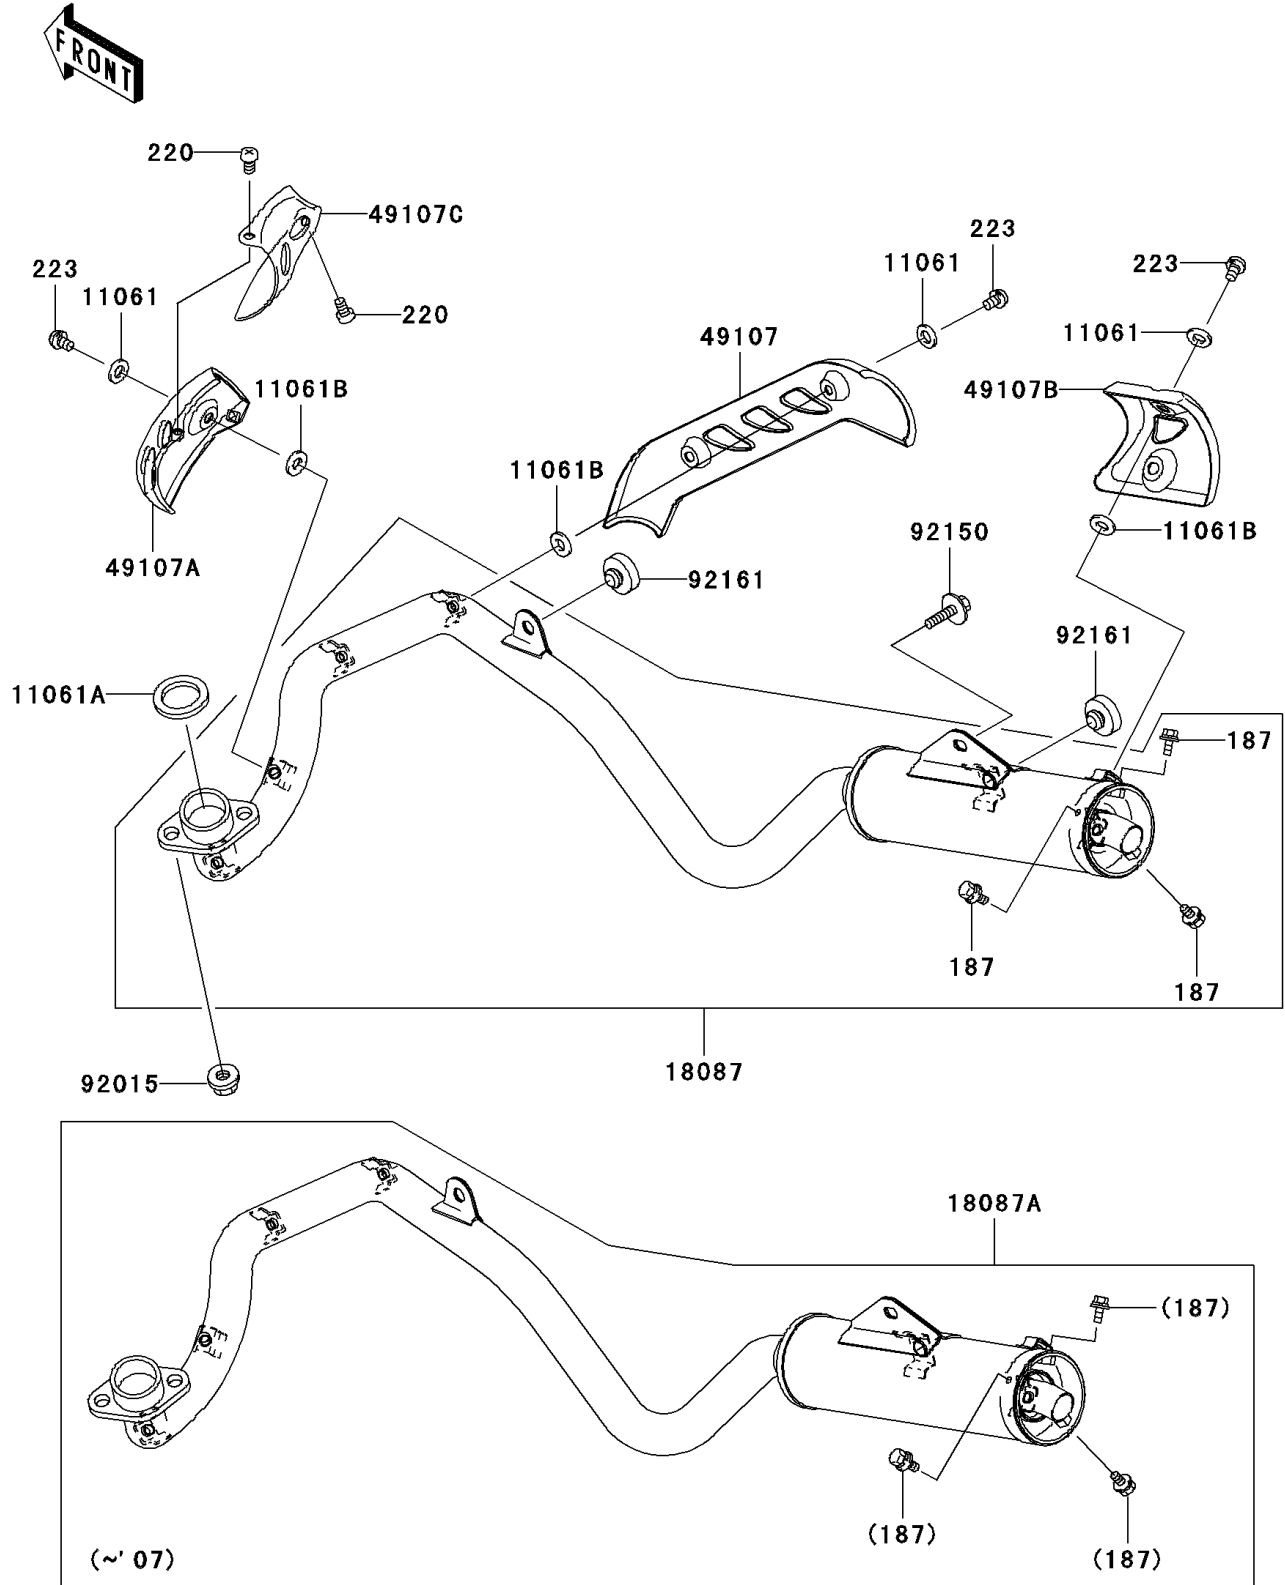

2006 KLX110 PARTS DIAGRAM

Muffler(s)

E1140

2006 KLX110 PARTS LIST

Muffler(s)

ITEM NAME	PART NUMBER	QUANTITY
BOLT-UPSET-WSP,6X12 (Ref # 187)	187AA0612	3
SCREW-PAN-CROSS,5X8 (Ref # 220)	220AB0508	2
SCREW-PAN-WS-CROS,6X10 (Ref # 223)	223AB0610	6
GASKET,6.2X11.5X1.5 (Ref # 11061)	11061-0372	6
GASKET,EXHAUST PIPE (Ref # 11061A)	11061-1112	1
GASKET,5.8X12X1.5 (Ref # 11061B)	11061-1148	6
MUFFLER (Ref # 18087A)	18087-1168	1
COVER-EXHAUST PIPE (Ref # 49107)	49107-1213	1
COVER-EXHAUST PIPE (Ref # 49107A)	49107-1217	1
COVER-EXHAUST PIPE (Ref # 49107B)	49107-1218	1
COVER-EXHAUST PIPE (Ref # 49107C)	49107-1221	1
NUT,8MM (Ref # 92015)	92015-1398	2
BOLT,FLANGED,6X25 (Ref # 92150)	92150-1507	1
DAMPER,MUFFLER (Ref # 92161)	92161-1284	2