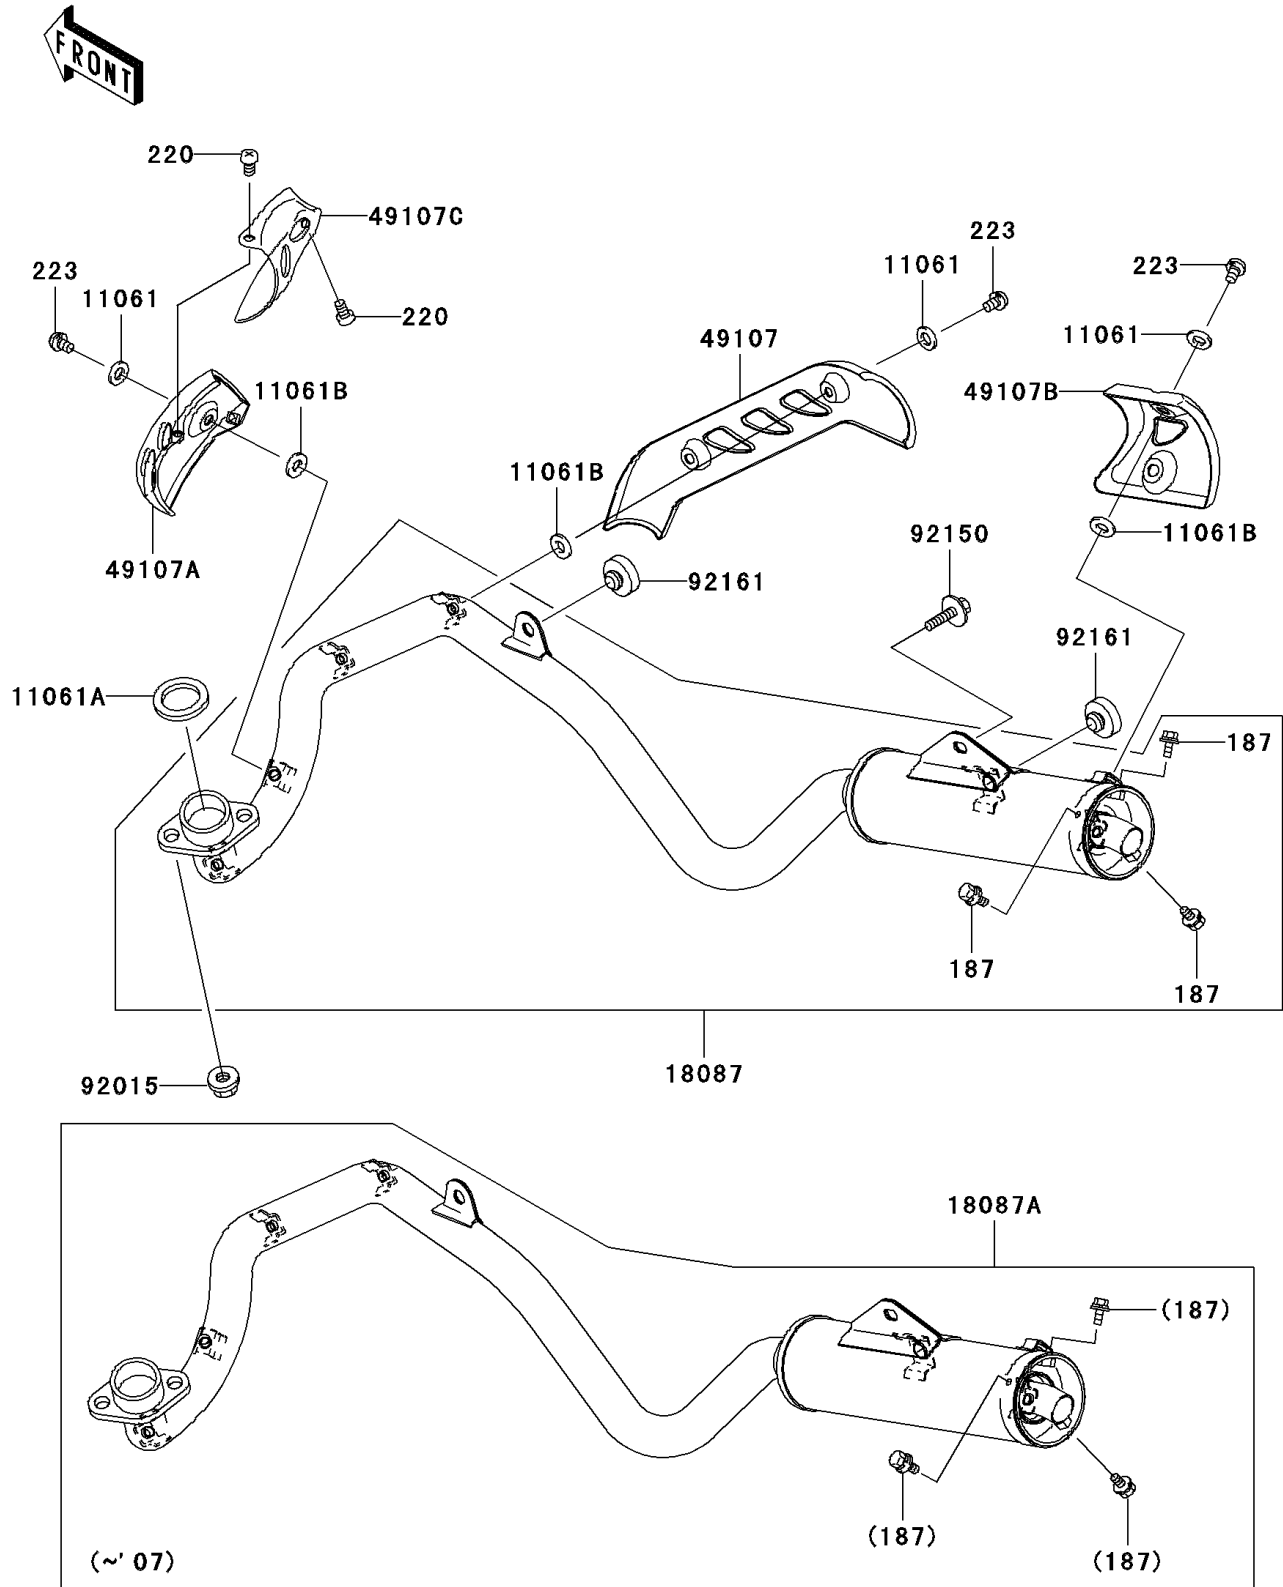

2006 KLX110 PARTS DIAGRAM

Muffler(s)

E1140

2006 KLX110 PARTS LIST

Muffler(s)

ITEM NAME	PART NUMBER	QUANTITY
BOLT-UPSET-WSP,6X12 (Ref # 187)	187AA0612	3
SCREW-PAN-CROSS,5X8 (Ref # 220)	220AB0508	2
SCREW-PAN-WS-CROS,6X10 (Ref # 223)	223AB0610	6
GASKET,6.2X11.5X1.5 (Ref # 11061)	11061-0372	6
GASKET,EXHAUST PIPE (Ref # 11061A)	11061-1112	1
GASKET,5.8X12X1.5 (Ref # 11061B)	11061-1148	6
MUFFLER (Ref # 18087A)	18087-1168	1
COVER-EXHAUST PIPE (Ref # 49107)	49107-1213	1
COVER-EXHAUST PIPE (Ref # 49107A)	49107-1217	1
COVER-EXHAUST PIPE (Ref # 49107B)	49107-1218	1
COVER-EXHAUST PIPE (Ref # 49107C)	49107-1221	1
NUT,8MM (Ref # 92015)	92015-1398	2
BOLT,FLANGED,6X25 (Ref # 92150)	92150-1507	1
DAMPER,MUFFLER (Ref # 92161)	92161-1284	2